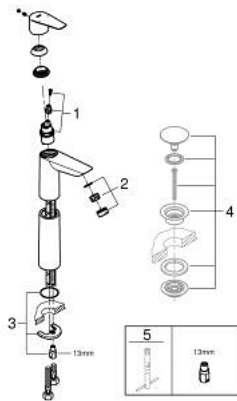

23 761 001 **BAUEDGE SINGLE-LEVER BASIN MIXER 1/2"**
XL-SIZE

PRODUCT DESCRIPTION

- Tyc: Chrome
- for free-standing basins
- single hole installation
- metal lever
- GROHE SmoothControl 28 mm ceramic cartridge
- with temperature limiter
- GROHE LongLife finish
- Protected Water Ways no contact of water with lead or nickel inside the tap
- GROHE EcoJoy - Less water, perfect flow
- maximum flow rate (at 3 bar): 5 l/min
- rapid installation system
- smooth body
- flexible connection hoses
- professional exclusive

23 761 001 **BAUEDGE SINGLE-LEVER BASIN MIXER 1/2"**
XL-SIZE

SPARE PARTS

- 1: Cartridge (Spare part-nr. 48518000)
 - 2: Flow straightener (Spare part-nr. 46837000)
 - 3: Shank mounting kit (Spare part-nr. 46249000)
 - 4: Waste set with push-open plug (Spare part-nr. 65807000)*
 - 5: Mounting wrench (Spare part-nr. 19017000)*
- * Optional accessories