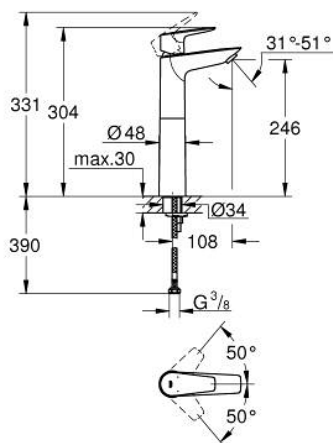

23 761 001 **BAUEDGE SINGLE-LEVER BASIN MIXER 1/2"**
XL-SIZE

PRODUCT DESCRIPTION

- Tyc: Chrome
- for free-standing basins
- single hole installation
- metal lever
- GROHE SmoothControl 28 mm ceramic cartridge
- with temperature limiter
- GROHE LongLife finish
- Protected Water Ways no contact of water with lead or nickel inside the tap
- GROHE EcoJoy - Less water, perfect flow
- maximum flow rate (at 3 bar): 5 l/min
- rapid installation system
- smooth body
- flexible connection hoses
- professional exclusive

23 761 001 **BAUEDGE SINGLE-LEVER BASIN MIXER 1/2"**
XL-SIZE

SPARE PARTS

- 1: Cartridge (Spare part-nr. 48518000)
 - 2: Flow straightener (Spare part-nr. 46837000)
 - 3: Shank mounting kit (Spare part-nr. 46249000)
 - 4: Waste set with push-open plug (Spare part-nr. 65807000)*
 - 5: Mounting wrench (Spare part-nr. 19017000)*
- * Optional accessories