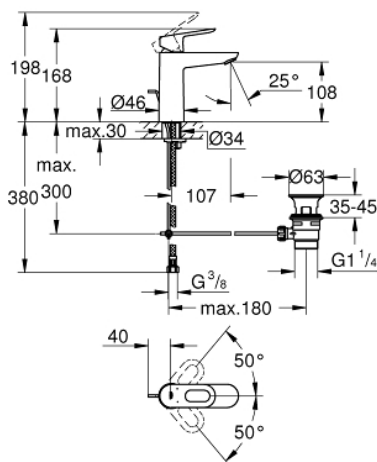

23 762 000 **BAULoop BASIN MIXER 1/2"**  
**M-SIZE**

**PRODUCT DESCRIPTION**

- Colour: chrome
- single hole installation
- metal lever
- GROHE SmoothControl 28 mm ceramic cartridge
- GROHE LongLife finish
- GROHE EcoJoy - less water, perfect flow
- maximum flow rate (at 3 bar): 5 l/min
- rapid installation system
- plastic pop-up waste set 1 1/4"
- flexible connection hoses

23 762 000 **BAULOOP BASIN MIXER 1/2"**  
**M-SIZE**

**SPARE PARTS**

- 1: Lever (Spare part-nr. 46695000)
- 2: retaining ring (Spare part-nr. 46715000)
- 3: Cartridge (Spare part-nr. 46580000)
- 4: Pop-up rod (Spare part-nr. 46739000)
- 5: Mousseur (Spare part-nr. 48159000)
- 6: Shank mounting kit (Spare part-nr. 46249000)
- 7: Waste set 1 1/4" (Spare part-nr. 28910000)
- 7.1: Plug (Spare part-nr. 07182000)
- 7.2: Eccentric rod (Spare part-nr. 07052000)
- 8: Eccentric rod (Spare part-nr. 07341000)\*
- 9: Mounting wrench (Spare part-nr. 19017000)\*