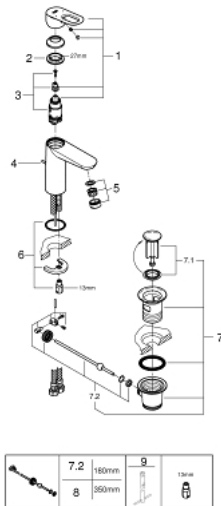

23 762 000 **BAULoop BASIN MIXER 1/2"**  
**M-SIZE**

**PRODUCT DESCRIPTION**

- Colour: chrome
- single hole installation
- metal lever
- GROHE SmoothControl 28 mm ceramic cartridge
- GROHE LongLife finish
- GROHE EcoJoy - less water, perfect flow
- maximum flow rate (at 3 bar): 5 l/min
- rapid installation system
- plastic pop-up waste set 1 1/4"
- flexible connection hoses

23 762 000 **BAULOOP BASIN MIXER 1/2"**  
**M-SIZE**

**SPARE PARTS**

- 1: Lever (Spare part-nr. 46695000)
- 2: retaining ring (Spare part-nr. 46715000)
- 3: Cartridge (Spare part-nr. 46580000)
- 4: Pop-up rod (Spare part-nr. 46739000)
- 5: Mousseur (Spare part-nr. 48159000)
- 6: Shank mounting kit (Spare part-nr. 46249000)
- 7: Waste set 1 1/4" (Spare part-nr. 28910000)
- 7.1: Plug (Spare part-nr. 07182000)
- 7.2: Eccentric rod (Spare part-nr. 07052000)
- 8: Eccentric rod (Spare part-nr. 07341000)\*
- 9: Mounting wrench (Spare part-nr. 19017000)\*