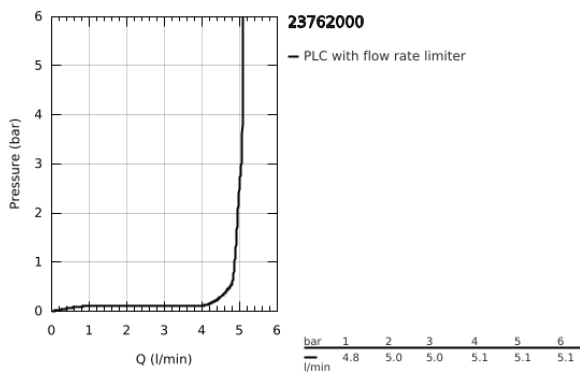

23 762 000 **BAULoop BASIN MIXER 1/2"**  
**M-SIZE**

**PRODUCT DESCRIPTION**

- Colour: chrome
- single hole installation
- metal lever
- GROHE SmoothControl 28 mm ceramic cartridge
- GROHE LongLife finish
- GROHE EcoJoy - less water, perfect flow
- maximum flow rate (at 3 bar): 5 l/min
- rapid installation system
- plastic pop-up waste set 1 1/4"
- flexible connection hoses

23 762 000 **BAULOOP BASIN MIXER 1/2"**  
**M-SIZE**

**SPARE PARTS**

- 1: Lever (Spare part-nr. 46695000)
- 2: retaining ring (Spare part-nr. 46715000)
- 3: Cartridge (Spare part-nr. 46580000)
- 4: Pop-up rod (Spare part-nr. 46739000)
- 5: Mousseur (Spare part-nr. 48159000)
- 6: Shank mounting kit (Spare part-nr. 46249000)
- 7: Waste set 1 1/4" (Spare part-nr. 28910000)
- 7.1: Plug (Spare part-nr. 07182000)
- 7.2: Eccentric rod (Spare part-nr. 07052000)
- 8: Eccentric rod (Spare part-nr. 07341000)\*
- 9: Mounting wrench (Spare part-nr. 19017000)\*