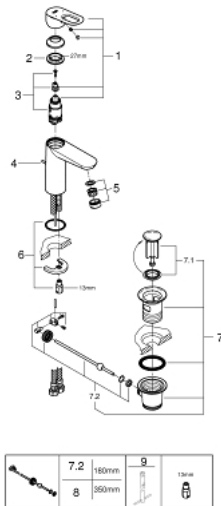

23 762 000 **BAULoop BASIN MIXER 1/2"**  
**M-SIZE**

**PRODUCT DESCRIPTION**

- Tyc: Chrome
- single hole installation
- metal lever
- GROHE SmoothControl 28 mm ceramic cartridge
- GROHE LongLife finish
- GROHE EcoJoy - Less water, perfect flow
- maximum flow rate (at 3 bar): 5 l/min
- rapid installation system
- plastic pop-up waste set 1 1/4"
- flexible connection hoses

23 762 000 **BAULOO BASIN MIXER 1/2"**  
**M-SIZE**

**SPARE PARTS**

- 1: Lever (Spare part-nr. 46695000)
- 2: Fitting ring (Spare part-nr. 46715000)
- 3: Cartridge (Spare part-nr. 46580000)
- 4: Pop-up rod (Spare part-nr. 46739000)
- 5: Mousseur (Spare part-nr. 48159000)
- 6: Shank mounting kit (Spare part-nr. 46249000)
- 7: Waste set 1 1/4" (Spare part-nr. 28910000)
- 7.1: Plug (Spare part-nr. 07182000)
- 7.2: Eccentric rod (Spare part-nr. 07052000)
- 8: Eccentric rod (Spare part-nr. 07341000)\*
- 9: Mounting wrench (Spare part-nr. 19017000)\*