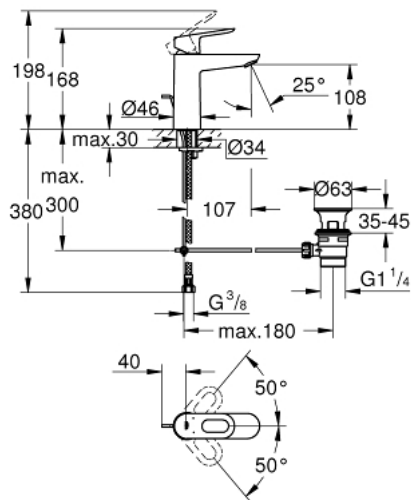

23 762 000 **BAULoop BASIN MIXER 1/2"**  
**M-SIZE**

**PRODUCT DESCRIPTION**

- Tyc: Chrome
- single hole installation
- metal lever
- GROHE SmoothControl 28 mm ceramic cartridge
- GROHE LongLife finish
- GROHE EcoJoy - Less water, perfect flow
- maximum flow rate (at 3 bar): 5 l/min
- rapid installation system
- plastic pop-up waste set 1 1/4"
- flexible connection hoses

23 762 000 **BAULOO BASIN MIXER 1/2"**  
**M-SIZE**

**SPARE PARTS**

- 1: Lever (Spare part-nr. 46695000)
- 2: Fitting ring (Spare part-nr. 46715000)
- 3: Cartridge (Spare part-nr. 46580000)
- 4: Pop-up rod (Spare part-nr. 46739000)
- 5: Mousseur (Spare part-nr. 48159000)
- 6: Shank mounting kit (Spare part-nr. 46249000)
- 7: Waste set 1 1/4" (Spare part-nr. 28910000)
- 7.1: Plug (Spare part-nr. 07182000)
- 7.2: Eccentric rod (Spare part-nr. 07052000)
- 8: Eccentric rod (Spare part-nr. 07341000)\*
- 9: Mounting wrench (Spare part-nr. 19017000)\*