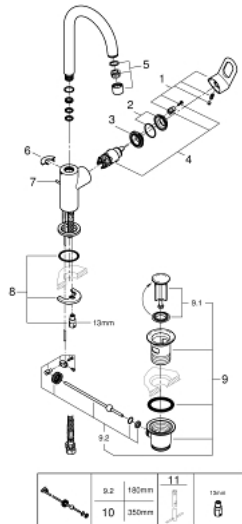

23 763 000 BAULOOP SINGLE-LEVER BASIN MIXER 1/2" L-SIZE

PRODUCT DESCRIPTION

- Colour: chrome
- single hole installation
- metal lever
- GROHE SmoothControl 28 mm ceramic cartridge
- GROHE LongLife finish
- GROHE EcoJoy - less water, perfect flow
- maximum flow rate (at 3 bar): 5 l/min
- rapid installation system
- swivel tubular spout
- plastic pop-up waste set 1 1/4"
- flexible connection hoses

23 763 000 BAULOOP SINGLE-LEVER BASIN MIXER 1/2" L-SIZE

SPARE PARTS

- 1: Lever (Spare part-nr. 46779000)
 - 2: Cap (Spare part-nr. 46581000)
 - 3: retaining ring (Spare part-nr. 46715000)
 - 4: Cartridge (Spare part-nr. 46580000)
 - 5: Mousseur (Spare part-nr. 13935000)
 - 6: Safety ring (Spare part-nr. 4825700M)
 - 7: Pop-up rod (Spare part-nr. 46739000)
 - 8: Shank mounting kit (Spare part-nr. 46249000)
 - 9: Waste set 1 1/4" (Spare part-nr. 28910000)
 - 9.1: Plug (Spare part-nr. 07182000)
 - 9.2: Eccentric rod (Spare part-nr. 07052000)
 - 10: Eccentric rod (Spare part-nr. 07341000)*
 - 11: Mounting wrench (Spare part-nr. 19017000)*
- * Optional accessories