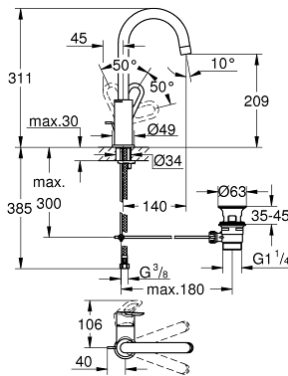

23 763 000 BAULOOP SINGLE-LEVER BASIN MIXER 1/2" L-SIZE

PRODUCT DESCRIPTION

- Colour: chrome
- single hole installation
- metal lever
- GROHE SmoothControl 28 mm ceramic cartridge
- GROHE LongLife finish
- GROHE EcoJoy - less water, perfect flow
- maximum flow rate (at 3 bar): 5 l/min
- rapid installation system
- swivel tubular spout
- plastic pop-up waste set 1 1/4"
- flexible connection hoses

23 763 000 BAULOOP SINGLE-LEVER BASIN MIXER 1/2" L-SIZE

SPARE PARTS

- 1: Lever (Spare part-nr. 46779000)
 - 2: Cap (Spare part-nr. 46581000)
 - 3: retaining ring (Spare part-nr. 46715000)
 - 4: Cartridge (Spare part-nr. 46580000)
 - 5: Mousseur (Spare part-nr. 13935000)
 - 6: Safety ring (Spare part-nr. 4825700M)
 - 7: Pop-up rod (Spare part-nr. 46739000)
 - 8: Shank mounting kit (Spare part-nr. 46249000)
 - 9: Waste set 1 1/4" (Spare part-nr. 28910000)
 - 9.1: Plug (Spare part-nr. 07182000)
 - 9.2: Eccentric rod (Spare part-nr. 07052000)
 - 10: Eccentric rod (Spare part-nr. 07341000)*
 - 11: Mounting wrench (Spare part-nr. 19017000)*
- * Optional accessories