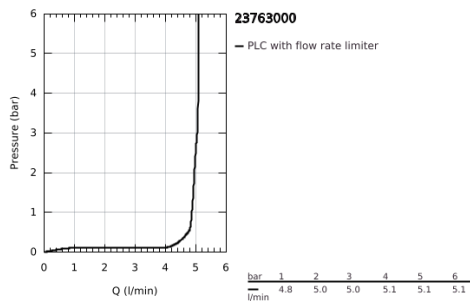

23 763 000 BAULOOP SINGLE-LEVER BASIN MIXER 1/2" L-SIZE

PRODUCT DESCRIPTION

- Colour: chrome
- single hole installation
- metal lever
- GROHE SmoothControl 28 mm ceramic cartridge
- GROHE LongLife finish
- GROHE EcoJoy - less water, perfect flow
- maximum flow rate (at 3 bar): 5 l/min
- rapid installation system
- swivel tubular spout
- plastic pop-up waste set 1 1/4"
- flexible connection hoses

23 763 000 BAULOOP SINGLE-LEVER BASIN MIXER 1/2" L-SIZE

SPARE PARTS

- 1: Lever (Spare part-nr. 46779000)
 - 2: Cap (Spare part-nr. 46581000)
 - 3: retaining ring (Spare part-nr. 46715000)
 - 4: Cartridge (Spare part-nr. 46580000)
 - 5: Mousseur (Spare part-nr. 13935000)
 - 6: Safety ring (Spare part-nr. 4825700M)
 - 7: Pop-up rod (Spare part-nr. 46739000)
 - 8: Shank mounting kit (Spare part-nr. 46249000)
 - 9: Waste set 1 1/4" (Spare part-nr. 28910000)
 - 9.1: Plug (Spare part-nr. 07182000)
 - 9.2: Eccentric rod (Spare part-nr. 07052000)
 - 10: Eccentric rod (Spare part-nr. 07341000)*
 - 11: Mounting wrench (Spare part-nr. 19017000)*
- * Optional accessories