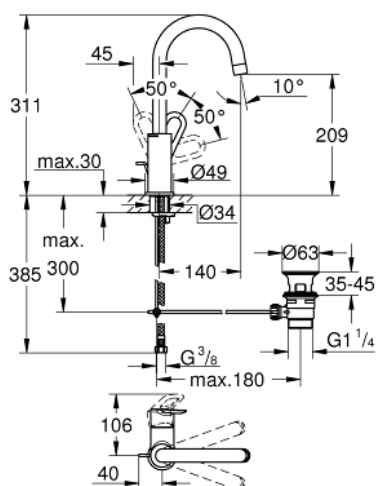

23 763 000 **BAULoop SINGLE-LEVER BASIN MIXER 1/2"**
L-SIZE

PRODUCT DESCRIPTION

- Tyc: Chrome
- single hole installation
- metal lever
- GROHE SmoothControl 28 mm ceramic cartridge
- GROHE LongLife finish
- GROHE EcoJoy - Less water, perfect flow
- maximum flow rate (at 3 bar): 5 l/min
- rapid installation system
- swivel tubular spout
- plastic pop-up waste set 1 1/4"
- flexible connection hoses

23 763 000 **BAULOOP SINGLE-LEVER BASIN MIXER 1/2"**
L-SIZE

SPARE PARTS

- 1: Lever (Spare part-nr. 46779000)
 - 2: Cap (Spare part-nr. 46581000)
 - 3: Fitting ring (Spare part-nr. 46715000)
 - 4: Cartridge (Spare part-nr. 46580000)
 - 5: Mousseur (Spare part-nr. 13935000)
 - 6: Safety ring (Spare part-nr. 4825700M)
 - 7: Pop-up rod (Spare part-nr. 46739000)
 - 8: Shank mounting kit (Spare part-nr. 46249000)
 - 9: Waste set 1 1/4" (Spare part-nr. 28910000)
 - 9.1: Plug (Spare part-nr. 07182000)
 - 9.2: Eccentric rod (Spare part-nr. 07052000)
 - 10: Eccentric rod (Spare part-nr. 07341000)*
 - 11: Mounting wrench (Spare part-nr. 19017000)*
- * Optional accessories