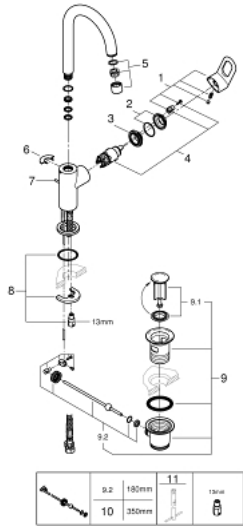

23 763 000 **BAULoop SINGLE-LEVER BASIN MIXER 1/2"**
L-SIZE

PRODUCT DESCRIPTION

- Tyc: Chrome
- single hole installation
- metal lever
- GROHE SmoothControl 28 mm ceramic cartridge
- GROHE LongLife finish
- GROHE EcoJoy - Less water, perfect flow
- maximum flow rate (at 3 bar): 5 l/min
- rapid installation system
- swivel tubular spout
- plastic pop-up waste set 1 1/4"
- flexible connection hoses

23 763 000 **BAULOOP SINGLE-LEVER BASIN MIXER 1/2"**
L-SIZE

SPARE PARTS

- 1: Lever (Spare part-nr. 46779000)
 - 2: Cap (Spare part-nr. 46581000)
 - 3: Fitting ring (Spare part-nr. 46715000)
 - 4: Cartridge (Spare part-nr. 46580000)
 - 5: Mousseur (Spare part-nr. 13935000)
 - 6: Safety ring (Spare part-nr. 4825700M)
 - 7: Pop-up rod (Spare part-nr. 46739000)
 - 8: Shank mounting kit (Spare part-nr. 46249000)
 - 9: Waste set 1 1/4" (Spare part-nr. 28910000)
 - 9.1: Plug (Spare part-nr. 07182000)
 - 9.2: Eccentric rod (Spare part-nr. 07052000)
 - 10: Eccentric rod (Spare part-nr. 07341000)*
 - 11: Mounting wrench (Spare part-nr. 19017000)*
- * Optional accessories