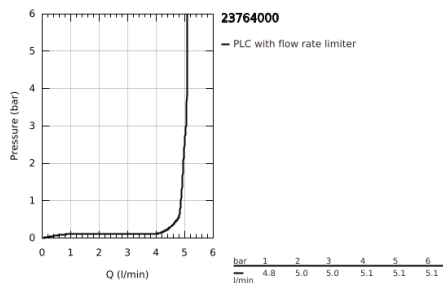

23 764 000 BAULOOP SINGLE-LEVER BASIN MIXER 1/2" XL-SIZE

PRODUCT DESCRIPTION

- Colour: chrome
- single hole installation
- for free-standing basins
- metal lever
- GROHE SmoothControl 28 mm ceramic cartridge
- GROHE LongLife finish
- GROHE EcoJoy - less water, perfect flow
- maximum flow rate (at 3 bar): 5 l/min
- rapid installation system
- smooth body
- flexible connection hoses

23 764 000 **BAULoop SINGLE-LEVER BASIN MIXER 1/2" XL-SIZE**

SPARE PARTS

- 1: Lever (Spare part-nr. 46695000)
 - 2: retaining ring (Spare part-nr. 46715000)
 - 3: Cartridge (Spare part-nr. 46580000)
 - 4: Mousseur (Spare part-nr. 48159000)
 - 5: Shank mounting kit (Spare part-nr. 46249000)
 - 6: Mounting wrench (Spare part-nr. 19017000)*
- * Optional accessories