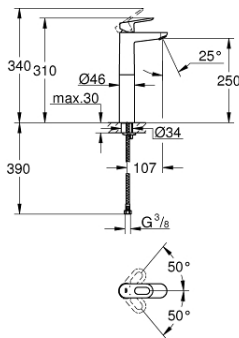

23 764 000 BAULOOP SINGLE-LEVER BASIN MIXER 1/2" XL-SIZE

PRODUCT DESCRIPTION

- Colour: chrome
- single hole installation
- for free-standing basins
- metal lever
- GROHE SmoothControl 28 mm ceramic cartridge
- GROHE LongLife finish
- GROHE EcoJoy - less water, perfect flow
- maximum flow rate (at 3 bar): 5 l/min
- rapid installation system
- smooth body
- flexible connection hoses

23 764 000 **BAULoop SINGLE-LEVER BASIN MIXER 1/2" XL-SIZE**

SPARE PARTS

- 1: Lever (Spare part-nr. 46695000)
 - 2: retaining ring (Spare part-nr. 46715000)
 - 3: Cartridge (Spare part-nr. 46580000)
 - 4: Mousseur (Spare part-nr. 48159000)
 - 5: Shank mounting kit (Spare part-nr. 46249000)
 - 6: Mounting wrench (Spare part-nr. 19017000)*
- * Optional accessories