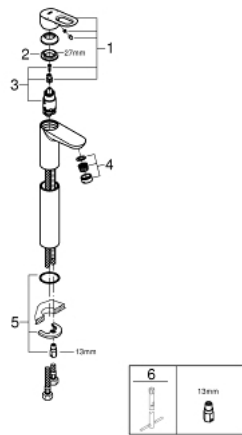

23 764 000 BAULOOP SINGLE-LEVER BASIN MIXER 1/2" XL-SIZE

PRODUCT DESCRIPTION

- Colour: chrome
- single hole installation
- for free-standing basins
- metal lever
- GROHE SmoothControl 28 mm ceramic cartridge
- GROHE LongLife finish
- GROHE EcoJoy - less water, perfect flow
- maximum flow rate (at 3 bar): 5 l/min
- rapid installation system
- smooth body
- flexible connection hoses

23 764 000 **BAULoop SINGLE-LEVER BASIN MIXER 1/2" XL-SIZE**

SPARE PARTS

- 1: Lever (Spare part-nr. 46695000)
 - 2: retaining ring (Spare part-nr. 46715000)
 - 3: Cartridge (Spare part-nr. 46580000)
 - 4: Mousseur (Spare part-nr. 48159000)
 - 5: Shank mounting kit (Spare part-nr. 46249000)
 - 6: Mounting wrench (Spare part-nr. 19017000)*
- * Optional accessories