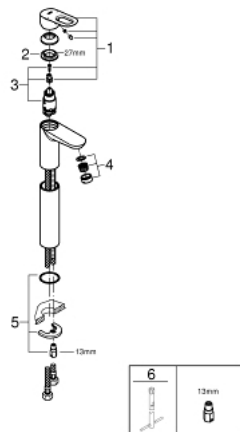

23 764 000 **BAULoop SINGLE-LEVER BASIN MIXER 1/2"**
XL-SIZE

PRODUCT DESCRIPTION

- Tyc: Chrome
- single hole installation
- for free-standing basins
- metal lever
- GROHE SmoothControl 28 mm ceramic cartridge
- GROHE LongLife finish
- GROHE EcoJoy - Less water, perfect flow
- maximum flow rate (at 3 bar): 5 l/min
- rapid installation system
- smooth body
- flexible connection hoses

23 764 000 **BAULOOP SINGLE-LEVER BASIN MIXER 1/2"**
XL-SIZE

SPARE PARTS

- 1: Lever (Spare part-nr. 46695000)
 - 2: Fitting ring (Spare part-nr. 46715000)
 - 3: Cartridge (Spare part-nr. 46580000)
 - 4: Mousseur (Spare part-nr. 48159000)
 - 5: Shank mounting kit (Spare part-nr. 46249000)
 - 6: Mounting wrench (Spare part-nr. 19017000)*
- * Optional accessories