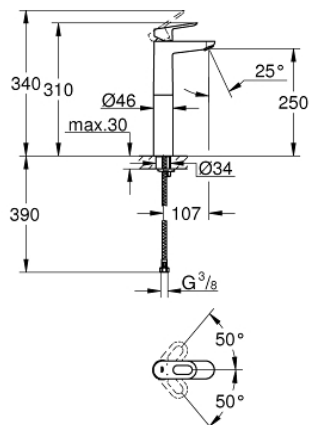

23 764 000 **BAULoop SINGLE-LEVER BASIN MIXER 1/2"**
XL-SIZE

PRODUCT DESCRIPTION

- Tyc: Chrome
- single hole installation
- for free-standing basins
- metal lever
- GROHE SmoothControl 28 mm ceramic cartridge
- GROHE LongLife finish
- GROHE EcoJoy - Less water, perfect flow
- maximum flow rate (at 3 bar): 5 l/min
- rapid installation system
- smooth body
- flexible connection hoses

23 764 000 **BAULOOP SINGLE-LEVER BASIN MIXER 1/2"**
XL-SIZE

SPARE PARTS

- 1: Lever (Spare part-nr. 46695000)
 - 2: Fitting ring (Spare part-nr. 46715000)
 - 3: Cartridge (Spare part-nr. 46580000)
 - 4: Mousseur (Spare part-nr. 48159000)
 - 5: Shank mounting kit (Spare part-nr. 46249000)
 - 6: Mounting wrench (Spare part-nr. 19017000)*
- * Optional accessories