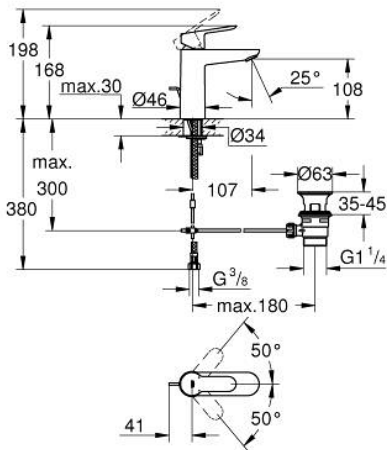

23 774 000 **STARTEDGE BASIN MIXER 1/2"**
M-SIZE

PRODUCT DESCRIPTION

- Colour: chrome
- single hole installation
- metal lever
- GROHE SmoothControl 28 mm ceramic cartridge
- GROHE LongLife finish
- GROHE EcoJoy mousseur 5.7 l/min
- rapid installation system
- pop-up waste set 1 1/4"
- flexible connection hoses

23 774 000 **STARTEDGE BASIN MIXER 1/2"**
M-SIZE

SPARE PARTS

- 1: Lever (Spare part-nr. 46697000)
- 2: retaining ring (Spare part-nr. 46715000)
- 3: Cartridge (Spare part-nr. 46580000)
- 4: Pop-up rod (Spare part-nr. 46739000)
- 5: Mousseur (Spare part-nr. 48159000)
- 6: Shank mounting kit (Spare part-nr. 46249000)
- 7: Waste set 1 1/4" (Spare part-nr. 28910000)
- 7.1: Plug (Spare part-nr. 07182000)
- 7.2: Eccentric rod (Spare part-nr. 07052000)
- 8: Eccentric rod (Spare part-nr. 07341000)*
- 9: Mounting wrench (Spare part-nr. 19017000)*