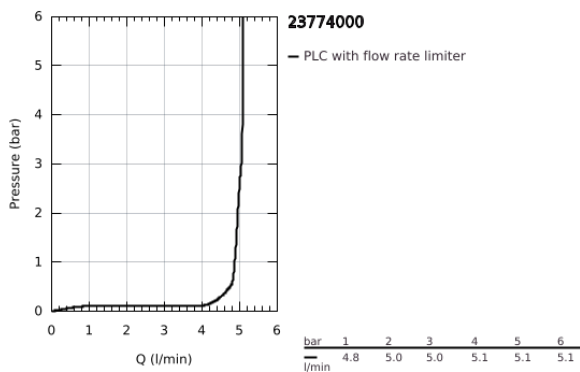

23 774 000 **STARTEDGE BASIN MIXER 1/2"**
M-SIZE

PRODUCT DESCRIPTION

- Colour: chrome
- single hole installation
- metal lever
- GROHE SmoothControl 28 mm ceramic cartridge
- GROHE LongLife finish
- GROHE EcoJoy mousseur 5.7 l/min
- rapid installation system
- pop-up waste set 1 1/4"
- flexible connection hoses

23 774 000 **STARTEDGE BASIN MIXER 1/2"**
M-SIZE

SPARE PARTS

- 1: Lever (Spare part-nr. 46697000)
- 2: retaining ring (Spare part-nr. 46715000)
- 3: Cartridge (Spare part-nr. 46580000)
- 4: Pop-up rod (Spare part-nr. 46739000)
- 5: Mousseur (Spare part-nr. 48159000)
- 6: Shank mounting kit (Spare part-nr. 46249000)
- 7: Waste set 1 1/4" (Spare part-nr. 28910000)
- 7.1: Plug (Spare part-nr. 07182000)
- 7.2: Eccentric rod (Spare part-nr. 07052000)
- 8: Eccentric rod (Spare part-nr. 07341000)*
- 9: Mounting wrench (Spare part-nr. 19017000)*