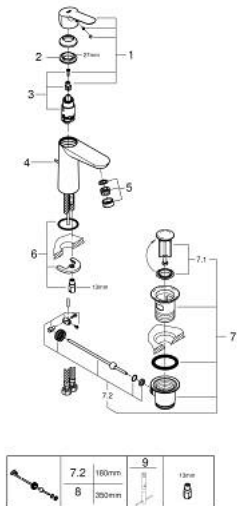

23 774 000 **STARTEDGE BASIN MIXER 1/2"**
M-SIZE

PRODUCT DESCRIPTION

- Colour: chrome
- single hole installation
- metal lever
- GROHE SmoothControl 28 mm ceramic cartridge
- GROHE LongLife finish
- GROHE EcoJoy mousseur 5.7 l/min
- rapid installation system
- pop-up waste set 1 1/4"
- flexible connection hoses

23 774 000 **STARTEDGE BASIN MIXER 1/2"**
M-SIZE

SPARE PARTS

- 1: Lever (Spare part-nr. 46697000)
- 2: retaining ring (Spare part-nr. 46715000)
- 3: Cartridge (Spare part-nr. 46580000)
- 4: Pop-up rod (Spare part-nr. 46739000)
- 5: Mousseur (Spare part-nr. 48159000)
- 6: Shank mounting kit (Spare part-nr. 46249000)
- 7: Waste set 1 1/4" (Spare part-nr. 28910000)
- 7.1: Plug (Spare part-nr. 07182000)
- 7.2: Eccentric rod (Spare part-nr. 07052000)
- 8: Eccentric rod (Spare part-nr. 07341000)*
- 9: Mounting wrench (Spare part-nr. 19017000)*