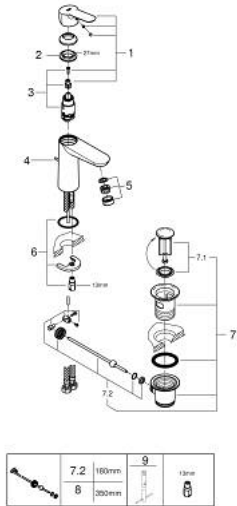

23 774 000 **STARTEDGE BASIN MIXER 1/2"**
M-SIZE

PRODUCT DESCRIPTION

- Tyc: Chrome
- single hole installation
- metal lever
- GROHE SmoothControl 28 mm ceramic cartridge
- GROHE LongLife finish
- mousseur 5.7 l/min
- rapid installation system
- pop-up waste set 1 1/4"
- flexible connection hoses

23 774 000 **STARTEDGE BASIN MIXER 1/2"**
M-SIZE

SPARE PARTS

- 1: Lever (Spare part-nr. 46697000)
- 2: Fitting ring (Spare part-nr. 46715000)
- 3: Cartridge (Spare part-nr. 46580000)
- 4: Pop-up rod (Spare part-nr. 46739000)
- 5: Mousseur (Spare part-nr. 48159000)
- 6: Shank mounting kit (Spare part-nr. 46249000)
- 7: Waste set 1 1/4" (Spare part-nr. 28910000)
- 7.1: Plug (Spare part-nr. 07182000)
- 7.2: Eccentric rod (Spare part-nr. 07052000)
- 8: Eccentric rod (Spare part-nr. 07341000)*
- 9: Mounting wrench (Spare part-nr. 19017000)*