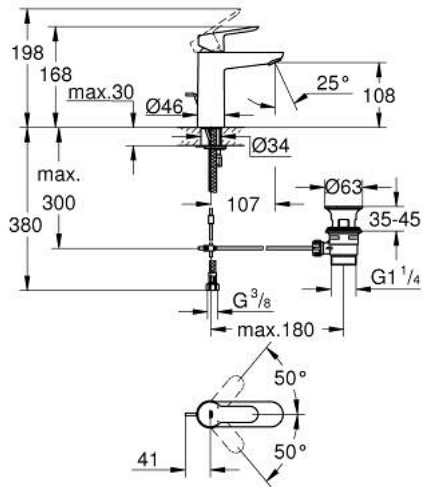

23 774 000 **STARTEDGE BASIN MIXER 1/2"**
M-SIZE

PRODUCT DESCRIPTION

- Tyc: Chrome
- single hole installation
- metal lever
- GROHE SmoothControl 28 mm ceramic cartridge
- GROHE LongLife finish
- mousseur 5.7 l/min
- rapid installation system
- pop-up waste set 1 1/4"
- flexible connection hoses

23 774 000 **STARTEDGE BASIN MIXER 1/2"**
M-SIZE

SPARE PARTS

- 1: Lever (Spare part-nr. 46697000)
- 2: Fitting ring (Spare part-nr. 46715000)
- 3: Cartridge (Spare part-nr. 46580000)
- 4: Pop-up rod (Spare part-nr. 46739000)
- 5: Mousseur (Spare part-nr. 48159000)
- 6: Shank mounting kit (Spare part-nr. 46249000)
- 7: Waste set 1 1/4" (Spare part-nr. 28910000)
- 7.1: Plug (Spare part-nr. 07182000)
- 7.2: Eccentric rod (Spare part-nr. 07052000)
- 8: Eccentric rod (Spare part-nr. 07341000)*
- 9: Mounting wrench (Spare part-nr. 19017000)*