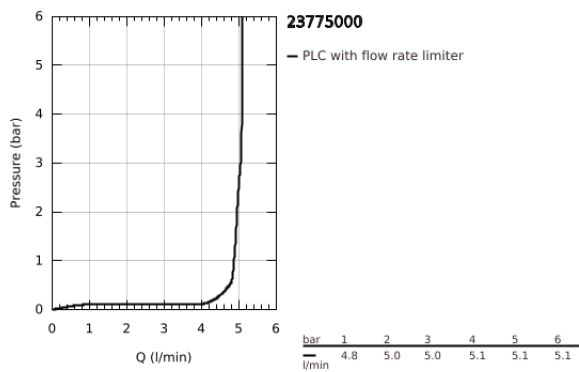

23 775 000 **START EDGE BASIN MIXER 1/2"**  
**M-SIZE**

**PRODUCT DESCRIPTION**

- Colour: chrome
- single hole installation
- metal lever
- GROHE SmoothControl 28 mm ceramic cartridge
- GROHE LongLife finish
- mousseur 5.7 l/min
- rapid installation system
- smooth body
- waste set with push-open plug
- flexible connection hoses

## 23 775 000 **START EDGE BASIN MIXER 1/2"** **M-SIZE**