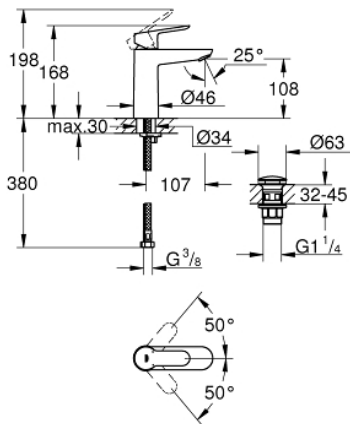

23 775 000 **START EDGE BASIN MIXER 1/2"**  
**M-SIZE**

**PRODUCT DESCRIPTION**

- Colour: chrome
- single hole installation
- metal lever
- GROHE SmoothControl 28 mm ceramic cartridge
- GROHE LongLife finish
- mousseur 5.7 l/min
- rapid installation system
- smooth body
- waste set with push-open plug
- flexible connection hoses

## 23 775 000 **START EDGE BASIN MIXER 1/2"** **M-SIZE**

### SPARE PARTS

- 1: Lever (Spare part-nr. 46697000)
  - 2: retaining ring (Spare part-nr. 46715000)
  - 3: Cartridge (Spare part-nr. 46580000)
  - 4: Mousseur (Spare part-nr. 48159000)
  - 5: Shank mounting kit (Spare part-nr. 46249000)
  - 6: Mounting wrench (Spare part-nr. 19017000)\*
- \* Optional accessories