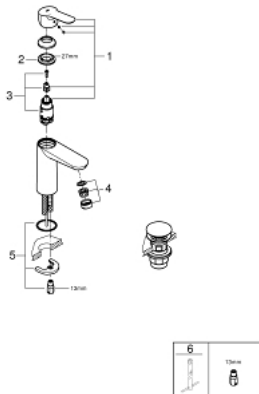

23 775 000 **START EDGE BASIN MIXER 1/2"**  
**M-SIZE**

**PRODUCT DESCRIPTION**

- Colour: chrome
- single hole installation
- metal lever
- GROHE SmoothControl 28 mm ceramic cartridge
- GROHE LongLife finish
- mousseur 5.7 l/min
- rapid installation system
- smooth body
- waste set with push-open plug
- flexible connection hoses

## 23 775 000 **START EDGE BASIN MIXER 1/2"** **M-SIZE**

### SPARE PARTS

- 1: Lever (Spare part-nr. 46697000)
  - 2: retaining ring (Spare part-nr. 46715000)
  - 3: Cartridge (Spare part-nr. 46580000)
  - 4: Mousseur (Spare part-nr. 48159000)
  - 5: Shank mounting kit (Spare part-nr. 46249000)
  - 6: Mounting wrench (Spare part-nr. 19017000)\*
- \* Optional accessories