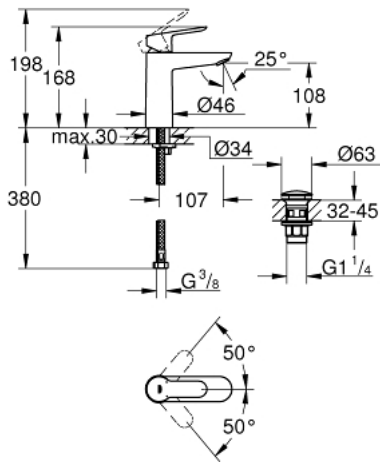

23 775 000 **START EDGE BASIN MIXER 1/2"**  
**M-SIZE**

**PRODUCT DESCRIPTION**

- Tyc: Chrome
- single hole installation
- metal lever
- GROHE SmoothControl 28 mm ceramic cartridge
- GROHE LongLife finish
- GROHE EcoJoy mousseur 5.7 l/min
- rapid installation system
- smooth body
- waste set with push-open plug
- flexible connection hoses

23 775 000 **START EDGE BASIN MIXER 1/2"**  
**M-SIZE**

**SPARE PARTS**

- 1: Lever (Spare part-nr. 46697000)
  - 2: Fitting ring (Spare part-nr. 46715000)
  - 3: Cartridge (Spare part-nr. 46580000)
  - 4: Mousseur (Spare part-nr. 48159000)
  - 5: Shank mounting kit (Spare part-nr. 46249000)
  - 6: Mounting wrench (Spare part-nr. 19017000)\*
- \* Optional accessories