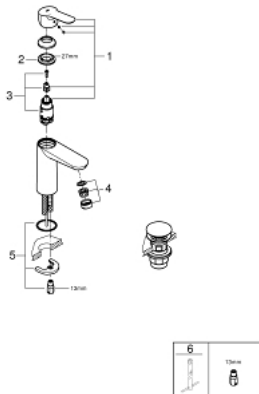

23 775 000 **START EDGE BASIN MIXER 1/2"**  
**M-SIZE**

**PRODUCT DESCRIPTION**

- Tyc: Chrome
- single hole installation
- metal lever
- GROHE SmoothControl 28 mm ceramic cartridge
- GROHE LongLife finish
- GROHE EcoJoy mousseur 5.7 l/min
- rapid installation system
- smooth body
- waste set with push-open plug
- flexible connection hoses

23 775 000 **START EDGE BASIN MIXER 1/2"**  
**M-SIZE**

**SPARE PARTS**

- 1: Lever (Spare part-nr. 46697000)
  - 2: Fitting ring (Spare part-nr. 46715000)
  - 3: Cartridge (Spare part-nr. 46580000)
  - 4: Mousseur (Spare part-nr. 48159000)
  - 5: Shank mounting kit (Spare part-nr. 46249000)
  - 6: Mounting wrench (Spare part-nr. 19017000)\*
- \* Optional accessories