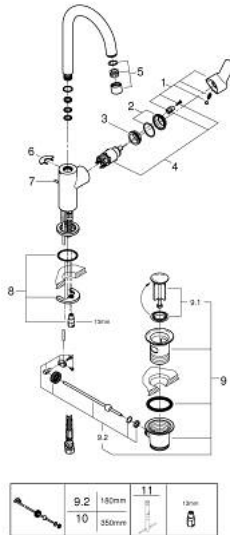

23 776 000 **START EDGE SINGLE-LEVER BASIN MIXER 1/2" L-SIZE**

PRODUCT DESCRIPTION

- Colour: chrome
- single hole installation
- metal lever
- GROHE SmoothControl 28 mm ceramic cartridge
- GROHE LongLife finish
- GROHE EcoJoy - less water, perfect flow
- maximum flow rate (at 3 bar): 5.7 l/min
- rapid installation system
- swivel tubular spout
- pop-up waste set 1 1/4"
- flexible connection hoses

23 776 000 START EDGE SINGLE-LEVER BASIN MIXER 1/2" L-SIZE

SPARE PARTS

- 1: Lever (Spare part-nr. 46812000)
 - 2: Cap (Spare part-nr. 46581000)
 - 3: retaining ring (Spare part-nr. 07419000)
 - 4: Cartridge (Spare part-nr. 46580000)
 - 5: Mousseur (Spare part-nr. 13935000)
 - 6: Safety ring (Spare part-nr. 4825700M)
 - 7: Pop-up rod (Spare part-nr. 46739000)
 - 8: Shank mounting kit (Spare part-nr. 46249000)
 - 9: Waste set 1 1/4" (Spare part-nr. 28910000)
 - 9.1: Plug (Spare part-nr. 07182000)
 - 9.2: Eccentric rod (Spare part-nr. 07052000)
 - 10: Eccentric rod (Spare part-nr. 07341000)*
 - 11: Mounting wrench (Spare part-nr. 19017000)*
- * Optional accessories