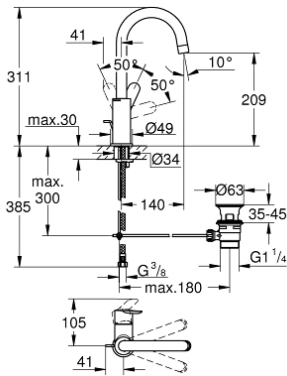

23 776 000 **START EDGE SINGLE-LEVER BASIN MIXER 1/2" L-SIZE**

PRODUCT DESCRIPTION

- Colour: chrome
- single hole installation
- metal lever
- GROHE SmoothControl 28 mm ceramic cartridge
- GROHE LongLife finish
- GROHE EcoJoy - less water, perfect flow
- maximum flow rate (at 3 bar): 5.7 l/min
- rapid installation system
- swivel tubular spout
- pop-up waste set 1 1/4"
- flexible connection hoses

23 776 000 START EDGE SINGLE-LEVER BASIN MIXER 1/2" L-SIZE

SPARE PARTS

- 1: Lever (Spare part-nr. 46812000)
 - 2: Cap (Spare part-nr. 46581000)
 - 3: retaining ring (Spare part-nr. 07419000)
 - 4: Cartridge (Spare part-nr. 46580000)
 - 5: Mousseur (Spare part-nr. 13935000)
 - 6: Safety ring (Spare part-nr. 4825700M)
 - 7: Pop-up rod (Spare part-nr. 46739000)
 - 8: Shank mounting kit (Spare part-nr. 46249000)
 - 9: Waste set 1 1/4" (Spare part-nr. 28910000)
 - 9.1: Plug (Spare part-nr. 07182000)
 - 9.2: Eccentric rod (Spare part-nr. 07052000)
 - 10: Eccentric rod (Spare part-nr. 07341000)*
 - 11: Mounting wrench (Spare part-nr. 19017000)*
- * Optional accessories