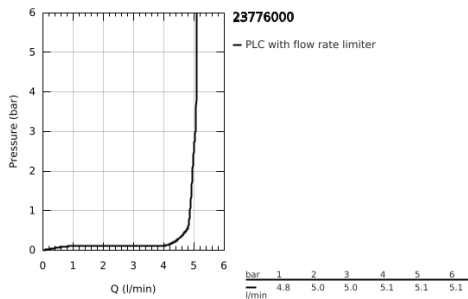

23 776 000 **START EDGE SINGLE-LEVER BASIN MIXER 1/2" L-SIZE**

PRODUCT DESCRIPTION

- Colour: chrome
- single hole installation
- metal lever
- GROHE SmoothControl 28 mm ceramic cartridge
- GROHE LongLife finish
- GROHE EcoJoy - less water, perfect flow
- maximum flow rate (at 3 bar): 5.7 l/min
- rapid installation system
- swivel tubular spout
- pop-up waste set 1 1/4"
- flexible connection hoses

23 776 000 START EDGE SINGLE-LEVER BASIN MIXER 1/2" L-SIZE

SPARE PARTS

- 1: Lever (Spare part-nr. 46812000)
 - 2: Cap (Spare part-nr. 46581000)
 - 3: retaining ring (Spare part-nr. 07419000)
 - 4: Cartridge (Spare part-nr. 46580000)
 - 5: Mousseur (Spare part-nr. 13935000)
 - 6: Safety ring (Spare part-nr. 4825700M)
 - 7: Pop-up rod (Spare part-nr. 46739000)
 - 8: Shank mounting kit (Spare part-nr. 46249000)
 - 9: Waste set 1 1/4" (Spare part-nr. 28910000)
 - 9.1: Plug (Spare part-nr. 07182000)
 - 9.2: Eccentric rod (Spare part-nr. 07052000)
 - 10: Eccentric rod (Spare part-nr. 07341000)*
 - 11: Mounting wrench (Spare part-nr. 19017000)*
- * Optional accessories