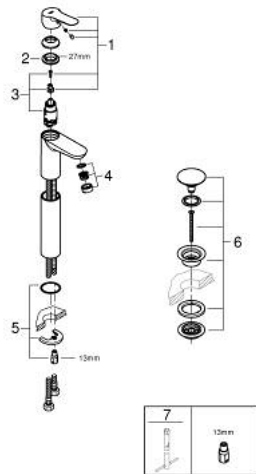

23 777 000 **START EDGE SINGLE-LEVER BASIN MIXER 1/2" XL-SIZE**

PRODUCT DESCRIPTION

- Colour: chrome
- single hole installation
- for free-standing basins
- metal lever
- GROHE SmoothControl 28 mm ceramic cartridge
- GROHE LongLife finish
- mousseur 5.7 l/min
- rapid installation system
- smooth body
- waste set with push-open plug
- flexible connection hoses

23 777 000 START EDGE SINGLE-LEVER BASIN MIXER 1/2" XL-SIZE

SPARE PARTS

- 1: Lever (Spare part-nr. 46697000)
- 2: retaining ring (Spare part-nr. 46715000)
- 3: Cartridge (Spare part-nr. 46580000)
- 4: Mousseur (Spare part-nr. 48159000)
- 5: Shank mounting kit (Spare part-nr. 46249000)
- 6: Waste set with push-open plug (Spare part-nr. 65807000)
- 7: Mounting wrench (Spare part-nr. 19017000)*