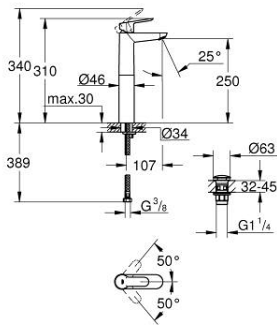

23 777 000 **START EDGE SINGLE-LEVER BASIN MIXER 1/2" XL-SIZE**

PRODUCT DESCRIPTION

- Colour: chrome
- single hole installation
- for free-standing basins
- metal lever
- GROHE SmoothControl 28 mm ceramic cartridge
- GROHE LongLife finish
- mousseur 5.7 l/min
- rapid installation system
- smooth body
- waste set with push-open plug
- flexible connection hoses

23 777 000 START EDGE SINGLE-LEVER BASIN MIXER 1/2" XL-SIZE

SPARE PARTS

- 1: Lever (Spare part-nr. 46697000)
- 2: retaining ring (Spare part-nr. 46715000)
- 3: Cartridge (Spare part-nr. 46580000)
- 4: Mousseur (Spare part-nr. 48159000)
- 5: Shank mounting kit (Spare part-nr. 46249000)
- 6: Waste set with push-open plug (Spare part-nr. 65807000)
- 7: Mounting wrench (Spare part-nr. 19017000)*