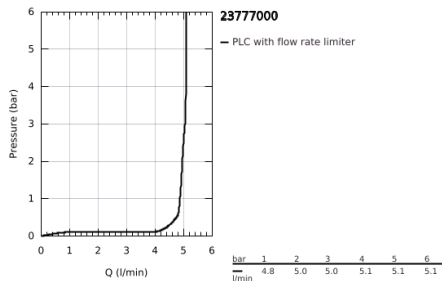

23 777 000 **START EDGE SINGLE-LEVER BASIN MIXER 1/2" XL-SIZE**

PRODUCT DESCRIPTION

- Colour: chrome
- single hole installation
- for free-standing basins
- metal lever
- GROHE SmoothControl 28 mm ceramic cartridge
- GROHE LongLife finish
- mousseur 5.7 l/min
- rapid installation system
- smooth body
- waste set with push-open plug
- flexible connection hoses

23 777 000 START EDGE SINGLE-LEVER BASIN MIXER 1/2" XL-SIZE

SPARE PARTS

- 1: Lever (Spare part-nr. 46697000)
- 2: retaining ring (Spare part-nr. 46715000)
- 3: Cartridge (Spare part-nr. 46580000)
- 4: Mousseur (Spare part-nr. 48159000)
- 5: Shank mounting kit (Spare part-nr. 46249000)
- 6: Waste set with push-open plug (Spare part-nr. 65807000)
- 7: Mounting wrench (Spare part-nr. 19017000)*