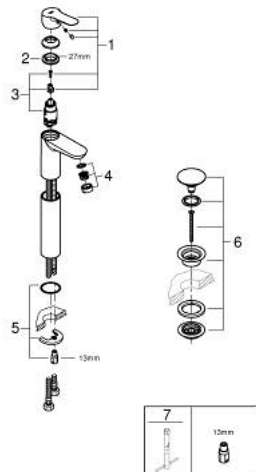

23 777 000 **START EDGE SINGLE-LEVER BASIN MIXER 1/2"**
XL-SIZE

PRODUCT DESCRIPTION

- Tyc: Chrome
- single hole installation
- for free-standing basins
- metal lever
- GROHE SmoothControl 28 mm ceramic cartridge
- GROHE LongLife finish
- mousseur 5.7 l/min
- rapid installation system
- smooth body
- waste set with push-open plug
- flexible connection hoses

23 777 000 **START EDGE SINGLE-LEVER BASIN MIXER 1/2"**
XL-SIZE

SPARE PARTS

- 1: Lever (Spare part-nr. 46697000)
- 2: Fitting ring (Spare part-nr. 46715000)
- 3: Cartridge (Spare part-nr. 46580000)
- 4: Mousseur (Spare part-nr. 48159000)
- 5: Shank mounting kit (Spare part-nr. 46249000)
- 6: Waste set with push-open plug (Spare part-nr. 65807000)
- 7: Mounting wrench (Spare part-nr. 19017000)*