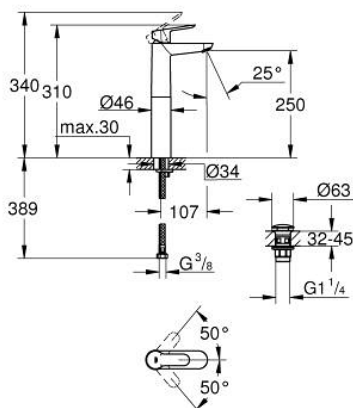

23 777 000 **START EDGE SINGLE-LEVER BASIN MIXER 1/2"**
XL-SIZE

PRODUCT DESCRIPTION

- Tyc: Chrome
- single hole installation
- for free-standing basins
- metal lever
- GROHE SmoothControl 28 mm ceramic cartridge
- GROHE LongLife finish
- mousseur 5.7 l/min
- rapid installation system
- smooth body
- waste set with push-open plug
- flexible connection hoses

23 777 000 **START EDGE SINGLE-LEVER BASIN MIXER 1/2"**
XL-SIZE

SPARE PARTS

- 1: Lever (Spare part-nr. 46697000)
- 2: Fitting ring (Spare part-nr. 46715000)
- 3: Cartridge (Spare part-nr. 46580000)
- 4: Mousseur (Spare part-nr. 48159000)
- 5: Shank mounting kit (Spare part-nr. 46249000)
- 6: Waste set with push-open plug (Spare part-nr. 65807000)
- 7: Mounting wrench (Spare part-nr. 19017000)*