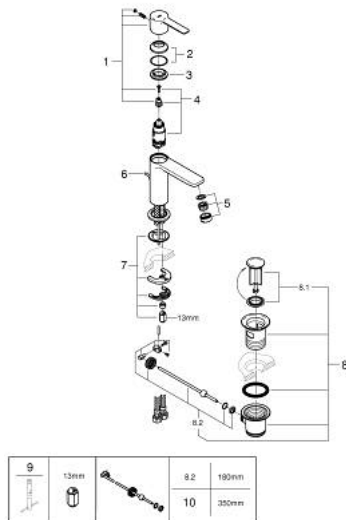

## 23 790 001 LINEARE SINGLE-LEVER BASIN MIXER 1/2" XS-SIZE

### PRODUCT DESCRIPTION

- Colour: chrome
- single hole installation
- metal lever
- GROHE SilkMove 28 mm ceramic cartridge
- OpenCold - cold water flow in mid-lever position
- with temperature limiter
- GROHE LongLife finish
- GROHE EcoJoy - less water, perfect flow
- maximum flow rate (at 3 bar): 5 l/min
- SpeedClean mousseur
- GROHE FastFixation Plus installation system
- pop-up waste set 1 1/4"
- flexible connection hoses

### SPARE PARTS

- 1: Lever (Spare part-nr. 46981000)
  - 2: Cap (Spare part-nr. 46581000)
  - 3: retaining ring (Spare part-nr. 07419000)
  - 4: Cartridge (Spare part-nr. 46580000)
  - 5: Mousseur (Spare part-nr. 48159000)
  - 6: Pop-up rod (Spare part-nr. 46739000)
  - 7: Shank mounting kit (Spare part-nr. 46645000)
  - 8: Waste set 1 1/4" (Spare part-nr. 28910000)
  - 8.1: Plug (Spare part-nr. 07182000)
  - 8.2: Eccentric rod (Spare part-nr. 07052000)
  - 9: Mounting wrench (Spare part-nr. 19017000)\*
  - 10: Eccentric rod (Spare part-nr. 07341000)\*
- \* Optional accessories