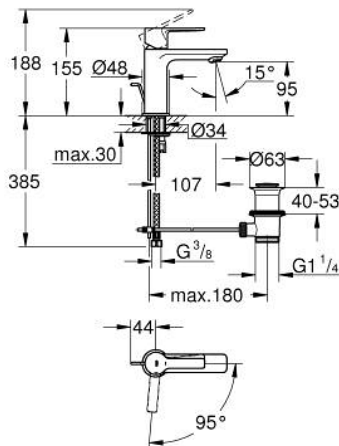

## 23 790 001 LINEARE SINGLE-LEVER BASIN MIXER 1/2" XS-SIZE

### PRODUCT DESCRIPTION

- Colour: chrome
- single hole installation
- metal lever
- GROHE SilkMove 28 mm ceramic cartridge
- OpenCold - cold water flow in mid-lever position
- with temperature limiter
- GROHE LongLife finish
- GROHE EcoJoy - less water, perfect flow
- maximum flow rate (at 3 bar): 5 l/min
- SpeedClean mousseur
- GROHE FastFixation Plus installation system
- pop-up waste set 1 1/4"
- flexible connection hoses

### SPARE PARTS

- 1: Lever (Spare part-nr. 46981000)
  - 2: Cap (Spare part-nr. 46581000)
  - 3: retaining ring (Spare part-nr. 07419000)
  - 4: Cartridge (Spare part-nr. 46580000)
  - 5: Mousseur (Spare part-nr. 48159000)
  - 6: Pop-up rod (Spare part-nr. 46739000)
  - 7: Shank mounting kit (Spare part-nr. 46645000)
  - 8: Waste set 1 1/4" (Spare part-nr. 28910000)
  - 8.1: Plug (Spare part-nr. 07182000)
  - 8.2: Eccentric rod (Spare part-nr. 07052000)
  - 9: Mounting wrench (Spare part-nr. 19017000)\*
  - 10: Eccentric rod (Spare part-nr. 07341000)\*
- \* Optional accessories