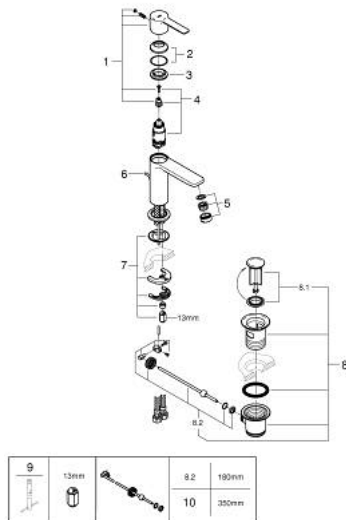

23 790 001 **LINEARE SINGLE-LEVER BASIN MIXER 1/2" XS-SIZE**

**PRODUCT DESCRIPTION**

- Colour: chrome
- single hole installation
- metal lever
- GROHE SilkMove 28 mm ceramic cartridge
- EcoMode - cold water flow in mid-lever position saves energy
- with temperature limiter
- GROHE LongLife finish
- GROHE EcoJoy - less water, perfect flow
- maximum flow rate (at 3 bar): 5 l/min
- SpeedClean mousseur
- GROHE FastFixation Plus installation system
- pop-up waste set 1 1/4"
- flexible connection hoses

## 23 790 001 LINEARE SINGLE-LEVER BASIN MIXER 1/2" XS-SIZE

### SPARE PARTS

- 1: Lever (Spare part-nr. 46981000)
  - 2: Cap (Spare part-nr. 46581000)
  - 3: retaining ring (Spare part-nr. 07419000)
  - 4: Cartridge (Spare part-nr. 46580000)
  - 5: Mousseur (Spare part-nr. 48159000)
  - 6: Pop-up rod (Spare part-nr. 46739000)
  - 7: Shank mounting kit (Spare part-nr. 46645000)
  - 8: Waste set 1 1/4" (Spare part-nr. 28910000)
  - 8.1: Plug (Spare part-nr. 07182000)
  - 8.2: Eccentric rod (Spare part-nr. 07052000)
  - 9: Mounting wrench (Spare part-nr. 19017000)\*
  - 10: Eccentric rod (Spare part-nr. 07341000)\*
- \* Optional accessories