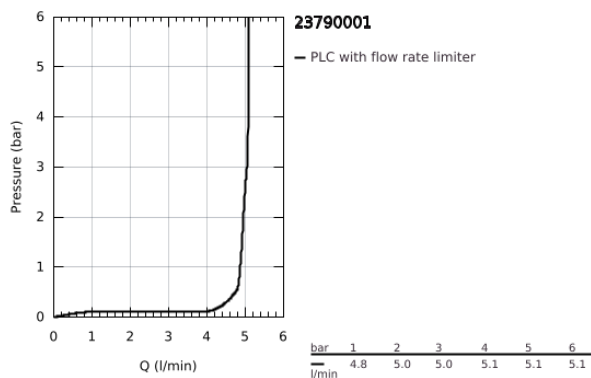

## 23 790 001 LINEARE SINGLE-LEVER BASIN MIXER 1/2" XS-SIZE

### PRODUCT DESCRIPTION

- Colour: chrome
- single hole installation
- metal lever
- GROHE SilkMove 28 mm ceramic cartridge
- OpenCold - cold water flow in mid-lever position
- with temperature limiter
- GROHE LongLife finish
- GROHE EcoJoy - less water, perfect flow
- maximum flow rate (at 3 bar): 5 l/min
- SpeedClean mousseur
- GROHE FastFixation Plus installation system
- pop-up waste set 1 1/4"
- flexible connection hoses