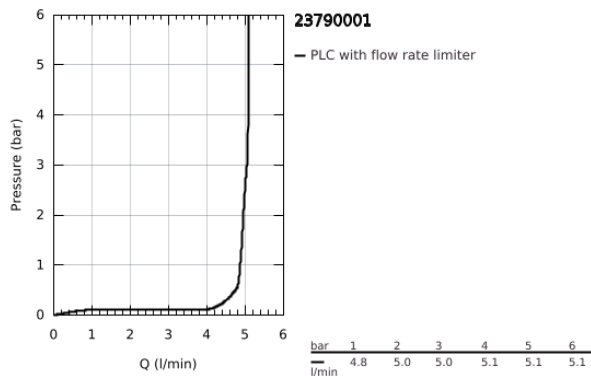

23 790 001 **LINEARE SINGLE-LEVER BASIN MIXER 1/2" XS-SIZE**

**PRODUCT DESCRIPTION**

- Colour: chrome
- single hole installation
- metal lever
- GROHE SilkMove 28 mm ceramic cartridge
- EcoMode - cold water flow in mid-lever position saves energy
- with temperature limiter
- GROHE LongLife finish
- GROHE EcoJoy - less water, perfect flow
- maximum flow rate (at 3 bar): 5 l/min
- SpeedClean mousseur
- GROHE FastFixation Plus installation system
- pop-up waste set 1 1/4"
- flexible connection hoses

## 23 790 001 LINEARE SINGLE-LEVER BASIN MIXER 1/2" XS-SIZE