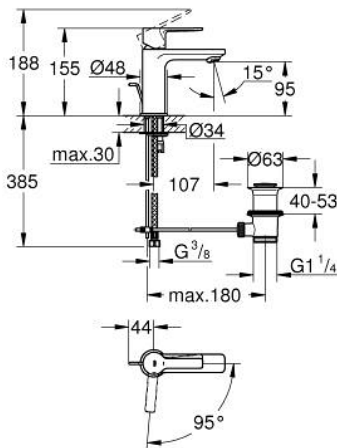

23 790 001 **LINEARE SINGLE-LEVER BASIN MIXER 1/2" XS-SIZE**

**PRODUCT DESCRIPTION**

- Colour: chrome
- single hole installation
- metal lever
- GROHE SilkMove 28 mm ceramic cartridge
- EcoMode - cold water flow in mid-lever position saves energy
- with temperature limiter
- GROHE LongLife finish
- GROHE EcoJoy - less water, perfect flow
- maximum flow rate (at 3 bar): 5 l/min
- SpeedClean mousseur
- GROHE FastFixation Plus installation system
- pop-up waste set 1 1/4"
- flexible connection hoses

## 23 790 001 LINEARE SINGLE-LEVER BASIN MIXER 1/2" XS-SIZE

### SPARE PARTS

- 1: Lever (Spare part-nr. 46981000)
  - 2: Cap (Spare part-nr. 46581000)
  - 3: retaining ring (Spare part-nr. 07419000)
  - 4: Cartridge (Spare part-nr. 46580000)
  - 5: Mousseur (Spare part-nr. 48159000)
  - 6: Pop-up rod (Spare part-nr. 46739000)
  - 7: Shank mounting kit (Spare part-nr. 46645000)
  - 8: Waste set 1 1/4" (Spare part-nr. 28910000)
  - 8.1: Plug (Spare part-nr. 07182000)
  - 8.2: Eccentric rod (Spare part-nr. 07052000)
  - 9: Mounting wrench (Spare part-nr. 19017000)\*
  - 10: Eccentric rod (Spare part-nr. 07341000)\*
- \* Optional accessories