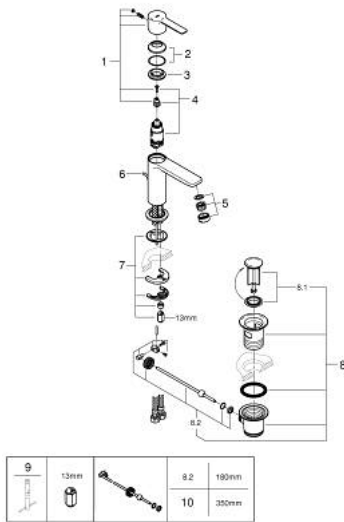

23 790 001 LINEARE SINGLE-LEVER BASIN MIXER 1/2" XS-SIZE

PRODUCT DESCRIPTION

- Tyc: Chrome
- single hole installation
- metal lever
- GROHE SilkMove 28 mm ceramic cartridge
- OpenCold - cold water flow in mid-lever position
- with temperature limiter
- GROHE LongLife finish
- GROHE EcoJoy - Less water, perfect flow
- maximum flow rate (at 3 bar): 5 l/min
- SpeedClean mousseur
- GROHE FastFixation Plus installation system
- pop-up waste set 1 1/4"
- flexible connection hoses

23 790 001 **LINEARE SINGLE-LEVER BASIN MIXER 1/2"**
XS-SIZE

SPARE PARTS

- 1: Lever (Spare part-nr. 46981000)
- 2: Cap (Spare part-nr. 46581000)
- 3: Fitting ring (Spare part-nr. 07419000)
- 4: Cartridge (Spare part-nr. 46580000)
- 5: Mousseur (Spare part-nr. 48159000)
- 6: Pop-up rod (Spare part-nr. 46739000)
- 7: Shank mounting kit (Spare part-nr. 46645000)
- 8: Waste set 1 1/4" (Spare part-nr. 28910000)
- 8.1: Plug (Spare part-nr. 07182000)
- 8.2: Eccentric rod (Spare part-nr. 07052000)
- 9: Mounting wrench (Spare part-nr. 19017000)*
- 10: Eccentric rod (Spare part-nr. 07341000)*