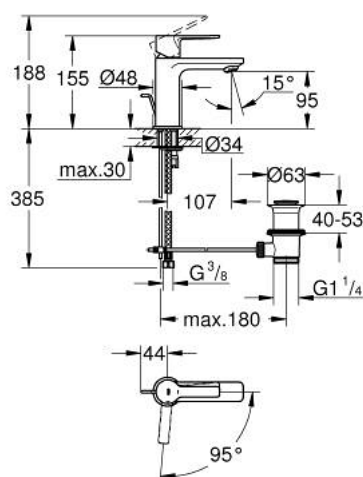

23 790 001 LINEARE SINGLE-LEVER BASIN MIXER 1/2" XS-SIZE

PRODUCT DESCRIPTION

- Tyc: Chrome
- single hole installation
- metal lever
- GROHE SilkMove 28 mm ceramic cartridge
- OpenCold - cold water flow in mid-lever position
- with temperature limiter
- GROHE LongLife finish
- GROHE EcoJoy - Less water, perfect flow
- maximum flow rate (at 3 bar): 5 l/min
- SpeedClean mousseur
- GROHE FastFixation Plus installation system
- pop-up waste set 1 1/4"
- flexible connection hoses

23 790 001 **LINEARE SINGLE-LEVER BASIN MIXER 1/2"**
XS-SIZE

SPARE PARTS

- 1: Lever (Spare part-nr. 46981000)
- 2: Cap (Spare part-nr. 46581000)
- 3: Fitting ring (Spare part-nr. 07419000)
- 4: Cartridge (Spare part-nr. 46580000)
- 5: Mousseur (Spare part-nr. 48159000)
- 6: Pop-up rod (Spare part-nr. 46739000)
- 7: Shank mounting kit (Spare part-nr. 46645000)
- 8: Waste set 1 1/4" (Spare part-nr. 28910000)
- 8.1: Plug (Spare part-nr. 07182000)
- 8.2: Eccentric rod (Spare part-nr. 07052000)
- 9: Mounting wrench (Spare part-nr. 19017000)*
- 10: Eccentric rod (Spare part-nr. 07341000)*