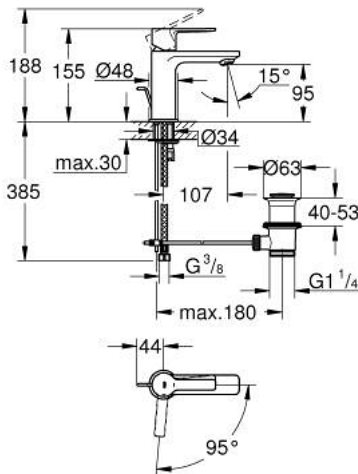

23 790 001 **LINEARE SINGLE-LEVER BASIN MIXER 1/2"**  
**XS-SIZE**

**PRODUCT DESCRIPTION**

- Tyc: Chrome
- single hole installation
- metal lever
- GROHE SilkMove 28 mm ceramic cartridge
- EcoMode - cold water flow in mid-lever position saves energy
- with temperature limiter
- GROHE LongLife finish
- GROHE EcoJoy - Less water, perfect flow
- maximum flow rate (at 3 bar): 5 l/min
- SpeedClean mousseur
- GROHE FastFixation Plus installation system
- pop-up waste set 1 1/4"
- flexible connection hoses

23 790 001 **LINEARE SINGLE-LEVER BASIN MIXER 1/2"**  
**XS-SIZE**

**SPARE PARTS**

- 1: Lever (Spare part-nr. 46981000)
- 2: Cap (Spare part-nr. 46581000)
- 3: Fitting ring (Spare part-nr. 07419000)
- 4: Cartridge (Spare part-nr. 46580000)
- 5: Mousseur (Spare part-nr. 48159000)
- 6: Pop-up rod (Spare part-nr. 46739000)
- 7: Shank mounting kit (Spare part-nr. 46645000)
- 8: Waste set 1 1/4" (Spare part-nr. 28910000)
- 8.1: Plug (Spare part-nr. 07182000)
- 8.2: Eccentric rod (Spare part-nr. 07052000)
- 9: Mounting wrench (Spare part-nr. 19017000)\*
- 10: Eccentric rod (Spare part-nr. 07341000)\*