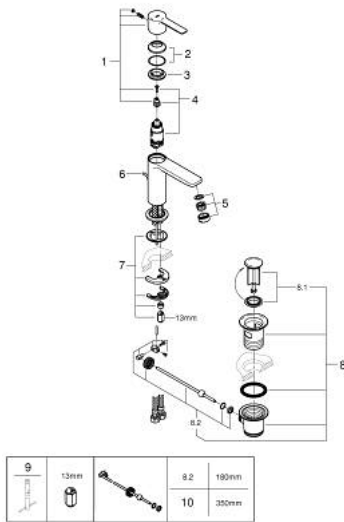

23 790 001 **LINEARE SINGLE-LEVER BASIN MIXER 1/2"**  
**XS-SIZE**

**PRODUCT DESCRIPTION**

- Tyc: Chrome
- single hole installation
- metal lever
- GROHE SilkMove 28 mm ceramic cartridge
- EcoMode - cold water flow in mid-lever position saves energy
- with temperature limiter
- GROHE LongLife finish
- GROHE EcoJoy - Less water, perfect flow
- maximum flow rate (at 3 bar): 5 l/min
- SpeedClean mousseur
- GROHE FastFixation Plus installation system
- pop-up waste set 1 1/4"
- flexible connection hoses

23 790 001 **LINEARE SINGLE-LEVER BASIN MIXER 1/2"**  
**XS-SIZE**

**SPARE PARTS**

- 1: Lever (Spare part-nr. 46981000)
- 2: Cap (Spare part-nr. 46581000)
- 3: Fitting ring (Spare part-nr. 07419000)
- 4: Cartridge (Spare part-nr. 46580000)
- 5: Mousseur (Spare part-nr. 48159000)
- 6: Pop-up rod (Spare part-nr. 46739000)
- 7: Shank mounting kit (Spare part-nr. 46645000)
- 8: Waste set 1 1/4" (Spare part-nr. 28910000)
- 8.1: Plug (Spare part-nr. 07182000)
- 8.2: Eccentric rod (Spare part-nr. 07052000)
- 9: Mounting wrench (Spare part-nr. 19017000)\*
- 10: Eccentric rod (Spare part-nr. 07341000)\*