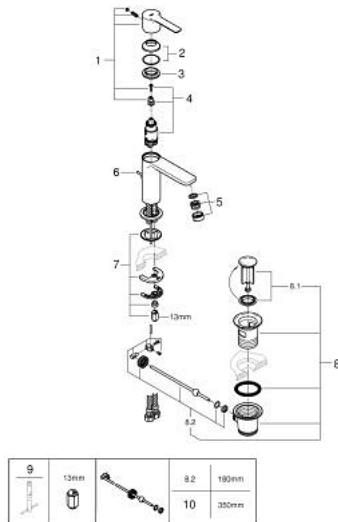

23 790 DL1 LINEARE SINGLE-LEVER BASIN MIXER 1/2" XS-SIZE

PRODUCT DESCRIPTION

- Colour: brushed warm sunset
- single hole installation
- metal lever
- GROHE SilkMove 28 mm ceramic cartridge
- EcoMode - cold water flow in mid-lever position saves energy
- with temperature limiter
- GROHE LongLife finish
- GROHE EcoJoy - less water, perfect flow
- maximum flow rate (at 3 bar): 5 l/min
- SpeedClean mousseur
- GROHE FastFixation Plus installation system
- pop-up waste set 1 1/4"
- flexible connection hoses

23 790 DL1 LINEARE SINGLE-LEVER BASIN MIXER 1/2" XS-SIZE

SPARE PARTS

- 1: lever (Spare part-nr. 46980DL0)
 - 2: Cap (Spare part-nr. 46581DL0)
 - 3: retaining ring (Spare part-nr. 07419000)
 - 4: Cartridge (Spare part-nr. 46580000)
 - 5: flow control (Spare part-nr. 48159DL0)
 - 6: lift rod (Spare part-nr. 46739DL0)
 - 7: Shank mounting kit (Spare part-nr. 46645000)
 - 8: Waste set 1 1/4" (Spare part-nr. 28910DL0)
 - 8.1: Plug (Spare part-nr. 07182DL0)
 - 8.2: Eccentric rod (Spare part-nr. 07052000)
 - 9: Mounting wrench (Spare part-nr. 19017000)*
 - 10: Eccentric rod (Spare part-nr. 07341000)*
- * Optional accessories