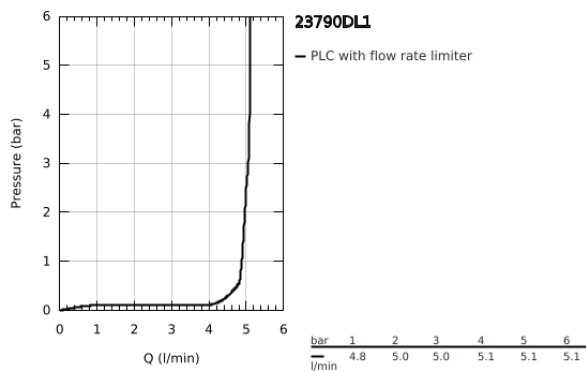

23 790 DL1 LINEARE SINGLE-LEVER BASIN MIXER 1/2" XS-SIZE

PRODUCT DESCRIPTION

- Colour: brushed warm sunset
- single hole installation
- metal lever
- GROHE SilkMove 28 mm ceramic cartridge
- EcoMode - cold water flow in mid-lever position saves energy
- with temperature limiter
- GROHE LongLife finish
- GROHE EcoJoy - less water, perfect flow
- maximum flow rate (at 3 bar): 5 l/min
- SpeedClean mousseur
- GROHE FastFixation Plus installation system
- pop-up waste set 1 1/4"
- flexible connection hoses

23 790 DL1 LINEARE SINGLE-LEVER BASIN MIXER 1/2" XS-SIZE

SPARE PARTS

- 1: lever (Spare part-nr. 46980DL0)
 - 2: Cap (Spare part-nr. 46581DL0)
 - 3: retaining ring (Spare part-nr. 07419000)
 - 4: Cartridge (Spare part-nr. 46580000)
 - 5: flow control (Spare part-nr. 48159DL0)
 - 6: lift rod (Spare part-nr. 46739DL0)
 - 7: Shank mounting kit (Spare part-nr. 46645000)
 - 8: Waste set 1 1/4" (Spare part-nr. 28910DL0)
 - 8.1: Plug (Spare part-nr. 07182DL0)
 - 8.2: Eccentric rod (Spare part-nr. 07052000)
 - 9: Mounting wrench (Spare part-nr. 19017000)*
 - 10: Eccentric rod (Spare part-nr. 07341000)*
- * Optional accessories