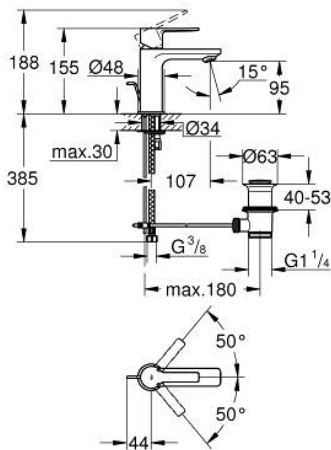

23 790 DL1 LINEARE SINGLE-LEVER BASIN MIXER 1/2" XS-SIZE

PRODUCT DESCRIPTION

- Colour: brushed warm sunset
- single hole installation
- metal lever
- GROHE SilkMove 28 mm ceramic cartridge
- EcoMode - cold water flow in mid-lever position saves energy
- with temperature limiter
- GROHE LongLife finish
- GROHE EcoJoy - less water, perfect flow
- maximum flow rate (at 3 bar): 5 l/min
- SpeedClean mousseur
- GROHE FastFixation Plus installation system
- pop-up waste set 1 1/4"
- flexible connection hoses

23 790 DL1 LINEARE SINGLE-LEVER BASIN MIXER 1/2" XS-SIZE

SPARE PARTS

- 1: lever (Spare part-nr. 46980DL0)
 - 2: Cap (Spare part-nr. 46581DL0)
 - 3: retaining ring (Spare part-nr. 07419000)
 - 4: Cartridge (Spare part-nr. 46580000)
 - 5: flow control (Spare part-nr. 48159DL0)
 - 6: lift rod (Spare part-nr. 46739DL0)
 - 7: Shank mounting kit (Spare part-nr. 46645000)
 - 8: Waste set 1 1/4" (Spare part-nr. 28910DL0)
 - 8.1: Plug (Spare part-nr. 07182DL0)
 - 8.2: Eccentric rod (Spare part-nr. 07052000)
 - 9: Mounting wrench (Spare part-nr. 19017000)*
 - 10: Eccentric rod (Spare part-nr. 07341000)*
- * Optional accessories