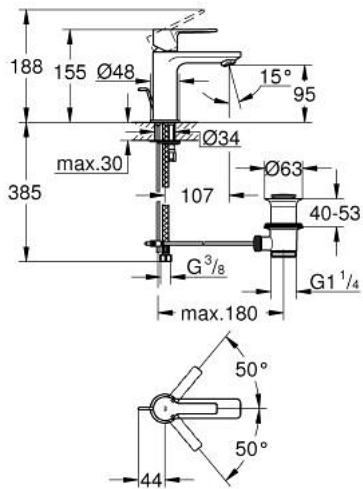

## 23 790 DL1 LINEARE SINGLE-LEVER BASIN MIXER 1/2" XS-SIZE

### PRODUCT DESCRIPTION

- Tyc: brushed warm sunset
- single hole installation
- metal lever
- GROHE SilkMove 28 mm ceramic cartridge
- OpenCold - cold water flow in mid-lever position
- with temperature limiter
- GROHE LongLife finish
- GROHE EcoJoy - Less water, perfect flow
- maximum flow rate (at 3 bar): 5 l/min
- SpeedClean mousseur
- GROHE FastFixation Plus installation system
- pop-up waste set 1 1/4"
- flexible connection hoses

### SPARE PARTS

- 1: lever (Spare part-nr. 46980DL0)
- 2: Cap (Spare part-nr. 46581DL0)
- 3: Fitting ring (Spare part-nr. 07419000)
- 4: Cartridge (Spare part-nr. 46580000)
- 5: flow control (Spare part-nr. 48159DL0)
- 6: lift rod (Spare part-nr. 46739DL0)
- 7: Shank mounting kit (Spare part-nr. 46645000)
- 8: Waste set 1 1/4" (Spare part-nr. 28910DL0)
- 8.1: Plug (Spare part-nr. 07182DL0)
- 8.2: Eccentric rod (Spare part-nr. 07052000)
- 9: Mounting wrench (Spare part-nr. 19017000)\*
- 10: Eccentric rod (Spare part-nr. 07341000)\*