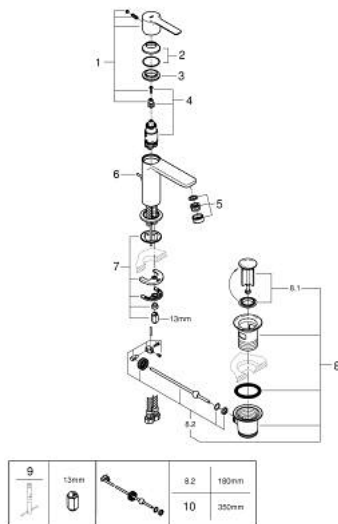

## 23 790 DL1 LINEARE SINGLE-LEVER BASIN MIXER 1/2" XS-SIZE

### PRODUCT DESCRIPTION

- Tyc: brushed warm sunset
- single hole installation
- metal lever
- GROHE SilkMove 28 mm ceramic cartridge
- OpenCold - cold water flow in mid-lever position
- with temperature limiter
- GROHE LongLife finish
- GROHE EcoJoy - Less water, perfect flow
- maximum flow rate (at 3 bar): 5 l/min
- SpeedClean mousseur
- GROHE FastFixation Plus installation system
- pop-up waste set 1 1/4"
- flexible connection hoses

### SPARE PARTS

- 1: lever (Spare part-nr. 46980DL0)
- 2: Cap (Spare part-nr. 46581DL0)
- 3: Fitting ring (Spare part-nr. 07419000)
- 4: Cartridge (Spare part-nr. 46580000)
- 5: flow control (Spare part-nr. 48159DL0)
- 6: lift rod (Spare part-nr. 46739DL0)
- 7: Shank mounting kit (Spare part-nr. 46645000)
- 8: Waste set 1 1/4" (Spare part-nr. 28910DL0)
- 8.1: Plug (Spare part-nr. 07182DL0)
- 8.2: Eccentric rod (Spare part-nr. 07052000)
- 9: Mounting wrench (Spare part-nr. 19017000)\*
- 10: Eccentric rod (Spare part-nr. 07341000)\*