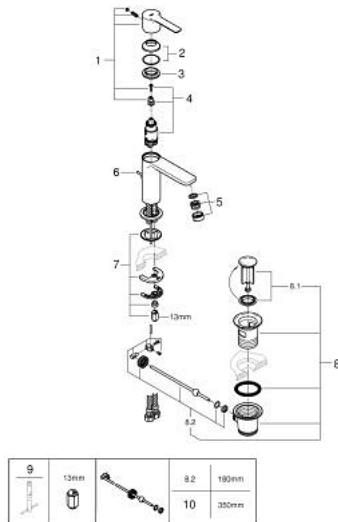

23 790 GN1 LINEARE SINGLE-LEVER BASIN MIXER 1/2" XS-SIZE

PRODUCT DESCRIPTION

- Colour: brushed cool sunrise
- single hole installation
- metal lever
- GROHE SilkMove 28 mm ceramic cartridge
- EcoMode - cold water flow in mid-lever position saves energy
- with temperature limiter
- GROHE LongLife finish
- GROHE EcoJoy - less water, perfect flow
- maximum flow rate (at 3 bar): 5 l/min
- SpeedClean mousseur
- GROHE FastFixation Plus installation system
- pop-up waste set 1 1/4"
- flexible connection hoses

23 790 GN1 LINEARE SINGLE-LEVER BASIN MIXER 1/2" XS-SIZE

SPARE PARTS

- 1: lever (Spare part-nr. 46980GN0)
- 2: Cap (Spare part-nr. 46581GN0)
- 3: retaining ring (Spare part-nr. 07419000)
- 4: Cartridge (Spare part-nr. 46580000)
- 5: flow control (Spare part-nr. 48159GN0)
- 6: Pop-up rod (Spare part-nr. 46739GN0)
- 7: Shank mounting kit (Spare part-nr. 46645000)
- 8: Waste set 1 1/4" (Spare part-nr. 28910GN0)
- 8.1: Plug (Spare part-nr. 07182GN0)
- 8.2: Eccentric rod (Spare part-nr. 07052000)
- 9: Mounting wrench (Spare part-nr. 19017000)*
- 10: Eccentric rod (Spare part-nr. 07341000)*