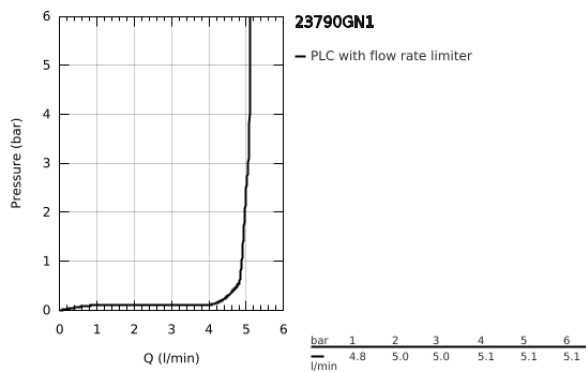

23 790 GN1 LINEARE SINGLE-LEVER BASIN MIXER 1/2" XS-SIZE

PRODUCT DESCRIPTION

- Colour: brushed cool sunrise
- single hole installation
- metal lever
- GROHE SilkMove 28 mm ceramic cartridge
- EcoMode - cold water flow in mid-lever position saves energy
- with temperature limiter
- GROHE LongLife finish
- GROHE EcoJoy - less water, perfect flow
- maximum flow rate (at 3 bar): 5 l/min
- SpeedClean mousseur
- GROHE FastFixation Plus installation system
- pop-up waste set 1 1/4"
- flexible connection hoses

23 790 GN1 LINEARE SINGLE-LEVER BASIN MIXER 1/2" XS-SIZE

SPARE PARTS

- 1: lever (Spare part-nr. 46980GN0)
- 2: Cap (Spare part-nr. 46581GN0)
- 3: retaining ring (Spare part-nr. 07419000)
- 4: Cartridge (Spare part-nr. 46580000)
- 5: flow control (Spare part-nr. 48159GN0)
- 6: Pop-up rod (Spare part-nr. 46739GN0)
- 7: Shank mounting kit (Spare part-nr. 46645000)
- 8: Waste set 1 1/4" (Spare part-nr. 28910GN0)
- 8.1: Plug (Spare part-nr. 07182GN0)
- 8.2: Eccentric rod (Spare part-nr. 07052000)
- 9: Mounting wrench (Spare part-nr. 19017000)*
- 10: Eccentric rod (Spare part-nr. 07341000)*