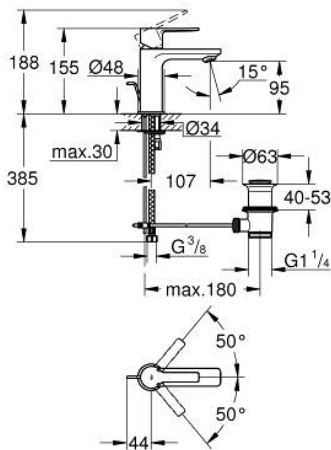

23 790 GN1 LINEARE SINGLE-LEVER BASIN MIXER 1/2" XS-SIZE

PRODUCT DESCRIPTION

- Colour: brushed cool sunrise
- single hole installation
- metal lever
- GROHE SilkMove 28 mm ceramic cartridge
- EcoMode - cold water flow in mid-lever position saves energy
- with temperature limiter
- GROHE LongLife finish
- GROHE EcoJoy - less water, perfect flow
- maximum flow rate (at 3 bar): 5 l/min
- SpeedClean mousseur
- GROHE FastFixation Plus installation system
- pop-up waste set 1 1/4"
- flexible connection hoses

23 790 GN1 LINEARE SINGLE-LEVER BASIN MIXER 1/2" XS-SIZE

SPARE PARTS

- 1: lever (Spare part-nr. 46980GN0)
- 2: Cap (Spare part-nr. 46581GN0)
- 3: retaining ring (Spare part-nr. 07419000)
- 4: Cartridge (Spare part-nr. 46580000)
- 5: flow control (Spare part-nr. 48159GN0)
- 6: Pop-up rod (Spare part-nr. 46739GN0)
- 7: Shank mounting kit (Spare part-nr. 46645000)
- 8: Waste set 1 1/4" (Spare part-nr. 28910GN0)
- 8.1: Plug (Spare part-nr. 07182GN0)
- 8.2: Eccentric rod (Spare part-nr. 07052000)
- 9: Mounting wrench (Spare part-nr. 19017000)*
- 10: Eccentric rod (Spare part-nr. 07341000)*