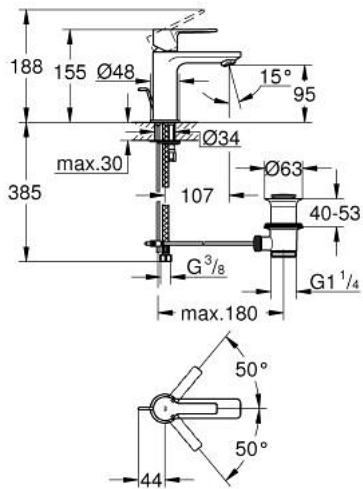

23 790 GN1 LINEARE SINGLE-LEVER BASIN MIXER 1/2" XS-SIZE

PRODUCT DESCRIPTION

- Tyc: brushed cool sunrise
- single hole installation
- metal lever
- GROHE SilkMove 28 mm ceramic cartridge
- OpenCold - cold water flow in mid-lever position
- with temperature limiter
- GROHE LongLife finish
- GROHE EcoJoy - Less water, perfect flow
- maximum flow rate (at 3 bar): 5 l/min
- SpeedClean mousseur
- GROHE FastFixation Plus installation system
- pop-up waste set 1 1/4"
- flexible connection hoses

23 790 GN1 LINEARE SINGLE-LEVER BASIN MIXER 1/2" XS-SIZE

SPARE PARTS

- 1: lever (Spare part-nr. 46980GN0)
- 2: Cap (Spare part-nr. 46581GN0)
- 3: Fitting ring (Spare part-nr. 07419000)
- 4: Cartridge (Spare part-nr. 46580000)
- 5: flow control (Spare part-nr. 48159GN0)
- 6: Pop-up rod (Spare part-nr. 46739GN0)
- 7: Shank mounting kit (Spare part-nr. 46645000)
- 8: Waste set 1 1/4" (Spare part-nr. 28910GN0)
- 8.1: Plug (Spare part-nr. 07182GN0)
- 8.2: Eccentric rod (Spare part-nr. 07052000)
- 9: Mounting wrench (Spare part-nr. 19017000)*
- 10: Eccentric rod (Spare part-nr. 07341000)*