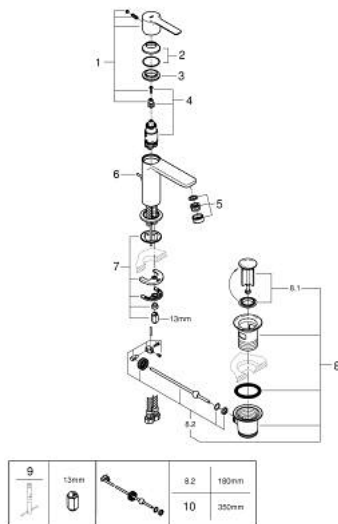

23 790 GN1 LINEARE SINGLE-LEVER BASIN MIXER 1/2" XS-SIZE

PRODUCT DESCRIPTION

- Tyc: brushed cool sunrise
- single hole installation
- metal lever
- GROHE SilkMove 28 mm ceramic cartridge
- OpenCold - cold water flow in mid-lever position
- with temperature limiter
- GROHE LongLife finish
- GROHE EcoJoy - Less water, perfect flow
- maximum flow rate (at 3 bar): 5 l/min
- SpeedClean mousseur
- GROHE FastFixation Plus installation system
- pop-up waste set 1 1/4"
- flexible connection hoses

23 790 GN1 LINEARE SINGLE-LEVER BASIN MIXER 1/2" XS-SIZE

SPARE PARTS

- 1: lever (Spare part-nr. 46980GN0)
- 2: Cap (Spare part-nr. 46581GN0)
- 3: Fitting ring (Spare part-nr. 07419000)
- 4: Cartridge (Spare part-nr. 46580000)
- 5: flow control (Spare part-nr. 48159GN0)
- 6: Pop-up rod (Spare part-nr. 46739GN0)
- 7: Shank mounting kit (Spare part-nr. 46645000)
- 8: Waste set 1 1/4" (Spare part-nr. 28910GN0)
- 8.1: Plug (Spare part-nr. 07182GN0)
- 8.2: Eccentric rod (Spare part-nr. 07052000)
- 9: Mounting wrench (Spare part-nr. 19017000)*
- 10: Eccentric rod (Spare part-nr. 07341000)*