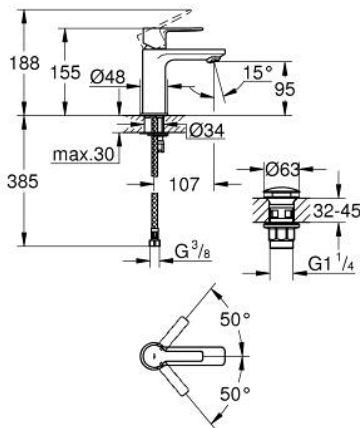

## 23 791 001 LINEARE SINGLE-LEVER BASIN MIXER 1/2" XS-SIZE

### PRODUCT DESCRIPTION

- Colour: chrome
- single hole installation
- metal lever
- GROHE SilkMove 28 mm ceramic cartridge
- with temperature limiter
- GROHE LongLife finish
- GROHE EcoJoy - less water, perfect flow
- maximum flow rate (at 3 bar): 5 l/min
- SpeedClean mousseur
- GROHE FastFixation Plus installation system
- smooth body with push-open waste set 1 1/4"
- flexible connection hoses

### SPARE PARTS

- 1: Lever (Spare part-nr. 46980000)
  - 2: Cap (Spare part-nr. 46581000)
  - 3: retaining ring (Spare part-nr. 07419000)
  - 4: Cartridge (Spare part-nr. 46580000)
  - 5: Mousseur (Spare part-nr. 48159000)
  - 6: Shank mounting kit (Spare part-nr. 46645000)
  - 7: Waste set with push-open plug (Spare part-nr. 65807000)
  - 7.1: Nipple (Spare part-nr. 45986000)
  - 8: Mounting wrench (Spare part-nr. 19017000)\*
- \* Optional accessories