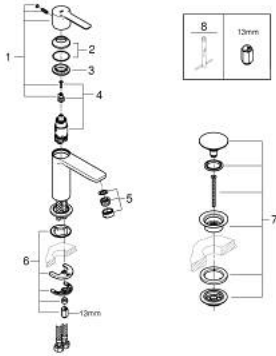

## 23 791 001 LINEARE SINGLE-LEVER BASIN MIXER 1/2" XS-SIZE

### PRODUCT DESCRIPTION

- Colour: chrome
- single hole installation
- metal lever
- GROHE SilkMove 28 mm ceramic cartridge
- with temperature limiter
- GROHE LongLife finish
- GROHE EcoJoy - less water, perfect flow
- maximum flow rate (at 3 bar): 5 l/min
- SpeedClean mousseur
- GROHE FastFixation Plus installation system
- smooth body with push-open waste set 1 1/4"
- flexible connection hoses

### SPARE PARTS

- 1: Lever (Spare part-nr. 46980000)
  - 2: Cap (Spare part-nr. 46581000)
  - 3: retaining ring (Spare part-nr. 07419000)
  - 4: Cartridge (Spare part-nr. 46580000)
  - 5: Mousseur (Spare part-nr. 48159000)
  - 6: Shank mounting kit (Spare part-nr. 46645000)
  - 7: Waste set with push-open plug (Spare part-nr. 65807000)
  - 7.1: Nipple (Spare part-nr. 45986000)
  - 8: Mounting wrench (Spare part-nr. 19017000)\*
- \* Optional accessories