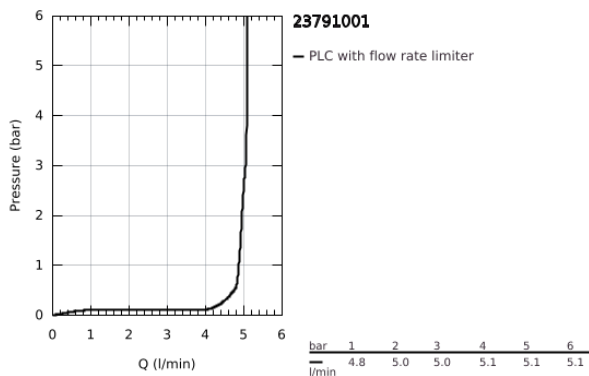

## 23 791 001 LINEARE SINGLE-LEVER BASIN MIXER 1/2" XS-SIZE

### PRODUCT DESCRIPTION

- Colour: chrome
- single hole installation
- metal lever
- GROHE SilkMove 28 mm ceramic cartridge
- with temperature limiter
- GROHE LongLife finish
- GROHE EcoJoy - less water, perfect flow
- maximum flow rate (at 3 bar): 5 l/min
- SpeedClean mousseur
- GROHE FastFixation Plus installation system
- smooth body with push-open waste set 1 1/4"
- flexible connection hoses