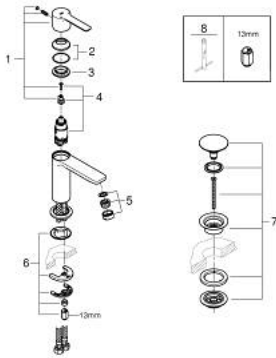

23 791 001 **LINEARE SINGLE-LEVER BASIN MIXER 1/2"**
XS-SIZE

PRODUCT DESCRIPTION

- Tyc: Chrome
- single hole installation
- metal lever
- GROHE SilkMove 28 mm ceramic cartridge
- with temperature limiter
- GROHE LongLife finish
- GROHE EcoJoy - Less water, perfect flow
- maximum flow rate (at 3 bar): 5 l/min
- SpeedClean mousseur
- GROHE FastFixation Plus installation system
- smooth body with push-open waste set 1 1/4"
- flexible connection hoses

23 791 001 **LINEARE SINGLE-LEVER BASIN MIXER 1/2"**
XS-SIZE

SPARE PARTS

- 1: Lever (Spare part-nr. 46980000)
 - 2: Cap (Spare part-nr. 46581000)
 - 3: Fitting ring (Spare part-nr. 07419000)
 - 4: Cartridge (Spare part-nr. 46580000)
 - 5: Mousseur (Spare part-nr. 48159000)
 - 6: Shank mounting kit (Spare part-nr. 46645000)
 - 7: Waste set with push-open plug (Spare part-nr. 65807000)
 - 7.1: Nipple (Spare part-nr. 45986000)
 - 8: Mounting wrench (Spare part-nr. 19017000)*
- * Optional accessories