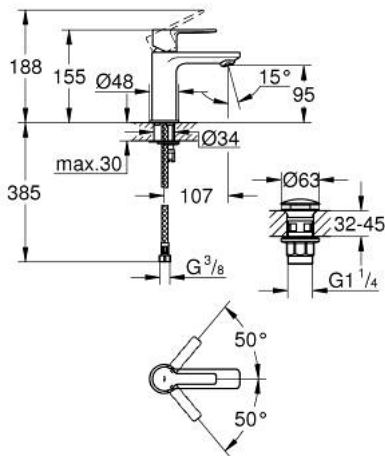

23 791 001 **LINEARE SINGLE-LEVER BASIN MIXER 1/2"**
XS-SIZE

PRODUCT DESCRIPTION

- Tyc: Chrome
- single hole installation
- metal lever
- GROHE SilkMove 28 mm ceramic cartridge
- with temperature limiter
- GROHE LongLife finish
- GROHE EcoJoy - Less water, perfect flow
- maximum flow rate (at 3 bar): 5 l/min
- SpeedClean mousseur
- GROHE FastFixation Plus installation system
- smooth body with push-open waste set 1 1/4"
- flexible connection hoses

23 791 001 **LINEARE SINGLE-LEVER BASIN MIXER 1/2"**
XS-SIZE

SPARE PARTS

- 1: Lever (Spare part-nr. 46980000)
 - 2: Cap (Spare part-nr. 46581000)
 - 3: Fitting ring (Spare part-nr. 07419000)
 - 4: Cartridge (Spare part-nr. 46580000)
 - 5: Mousseur (Spare part-nr. 48159000)
 - 6: Shank mounting kit (Spare part-nr. 46645000)
 - 7: Waste set with push-open plug (Spare part-nr. 65807000)
 - 7.1: Nipple (Spare part-nr. 45986000)
 - 8: Mounting wrench (Spare part-nr. 19017000)*
- * Optional accessories