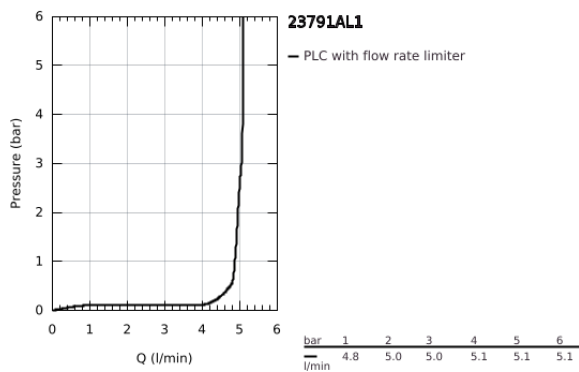

## 23 791 AL1 LINEARE SINGLE-LEVER BASIN MIXER 1/2" XS-SIZE

### PRODUCT DESCRIPTION

- Colour: brushed hard graphite
- single hole installation
- metal lever
- GROHE SilkMove 28 mm ceramic cartridge
- with temperature limiter
- GROHE LongLife finish
- GROHE EcoJoy - less water, perfect flow
- GROHE SpeedClean mousseur 5.7 l/min
- maximum flow rate (at 3 bar): 5 l/min
- SpeedClean mousseur
- GROHE FastFixation Plus installation system
- smooth body with push-open waste set 1 1/4"
- flexible connection hoses