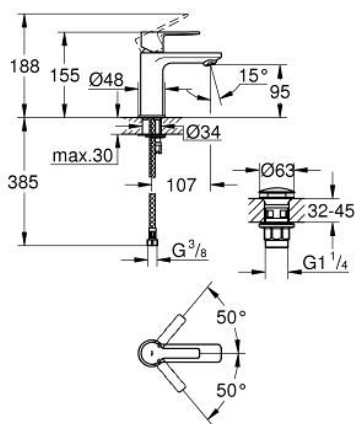

## 23 791 AL1 LINEARE SINGLE-LEVER BASIN MIXER 1/2" XS-SIZE

### PRODUCT DESCRIPTION

- Colour: brushed hard graphite
- single hole installation
- metal lever
- GROHE SilkMove 28 mm ceramic cartridge
- with temperature limiter
- GROHE LongLife finish
- GROHE EcoJoy - less water, perfect flow
- GROHE SpeedClean mousseur 5.7 l/min
- maximum flow rate (at 3 bar): 5 l/min
- SpeedClean mousseur
- GROHE FastFixation Plus installation system
- smooth body with push-open waste set 1 1/4"
- flexible connection hoses

### SPARE PARTS

- 1: Lever (Spare part-nr. 46980AL0)
  - 2: Cap (Spare part-nr. 46581AL0)
  - 3: retaining ring (Spare part-nr. 07419000)
  - 4: Cartridge (Spare part-nr. 46580000)
  - 5: Mousseur (Spare part-nr. 48159AL0)
  - 6: Shank mounting kit (Spare part-nr. 46645000)
  - 7: Waste set with push-open plug (Spare part-nr. 65807AL0)
  - 8: Mounting wrench (Spare part-nr. 19017000)\*
- \* Optional accessories