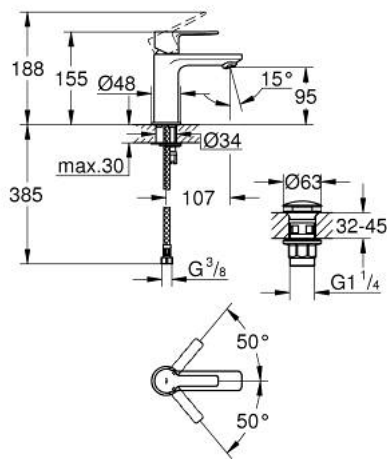

## 23 791 AL1 LINEARE SINGLE-LEVER BASIN MIXER 1/2" XS-SIZE

### PRODUCT DESCRIPTION

- Tyc: brushed hard graphite
- single hole installation
- metal lever
- GROHE SilkMove 28 mm ceramic cartridge
- with temperature limiter
- GROHE LongLife finish
- GROHE EcoJoy - Less water, perfect flow
- GROHE SpeedClean mousseur 5.7 l/min
- maximum flow rate (at 3 bar): 5 l/min
- SpeedClean mousseur
- GROHE FastFixation Plus installation system
- smooth body with push-open waste set 1 1/4"
- flexible connection hoses

### SPARE PARTS

- 1: Lever (Spare part-nr. 46980AL0)
  - 2: Cap (Spare part-nr. 46581AL0)
  - 3: Fitting ring (Spare part-nr. 07419000)
  - 4: Cartridge (Spare part-nr. 46580000)
  - 5: Mousseur (Spare part-nr. 48159AL0)
  - 6: Shank mounting kit (Spare part-nr. 46645000)
  - 7: Waste set with push-open plug (Spare part-nr. 65807AL0)
  - 8: Mounting wrench (Spare part-nr. 19017000)\*
- \* Optional accessories