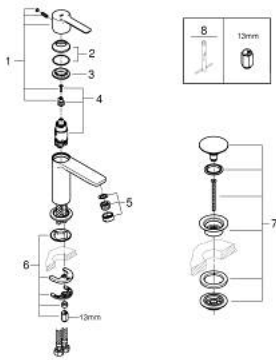

## 23 791 AL1 LINEARE SINGLE-LEVER BASIN MIXER 1/2" XS-SIZE

### PRODUCT DESCRIPTION

- Tyc: brushed hard graphite
- single hole installation
- metal lever
- GROHE SilkMove 28 mm ceramic cartridge
- with temperature limiter
- GROHE LongLife finish
- GROHE EcoJoy - Less water, perfect flow
- GROHE SpeedClean mousseur 5.7 l/min
- maximum flow rate (at 3 bar): 5 l/min
- SpeedClean mousseur
- GROHE FastFixation Plus installation system
- smooth body with push-open waste set 1 1/4"
- flexible connection hoses

### SPARE PARTS

- 1: Lever (Spare part-nr. 46980AL0)
  - 2: Cap (Spare part-nr. 46581AL0)
  - 3: Fitting ring (Spare part-nr. 07419000)
  - 4: Cartridge (Spare part-nr. 46580000)
  - 5: Mousseur (Spare part-nr. 48159AL0)
  - 6: Shank mounting kit (Spare part-nr. 46645000)
  - 7: Waste set with push-open plug (Spare part-nr. 65807AL0)
  - 8: Mounting wrench (Spare part-nr. 19017000)\*
- \* Optional accessories