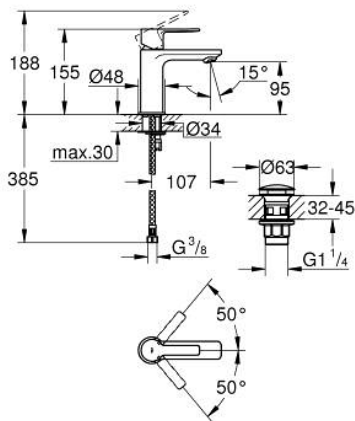

## 23 791 DC1 LINEARE SINGLE-LEVER BASIN MIXER 1/2" XS-SIZE

### PRODUCT DESCRIPTION

- Colour: supersteel
- single hole installation
- metal lever
- GROHE SilkMove 28 mm ceramic cartridge
- with temperature limiter
- GROHE LongLife finish
- GROHE EcoJoy - less water, perfect flow
- maximum flow rate (at 3 bar): 5 l/min
- SpeedClean mousseur
- GROHE FastFixation Plus installation system
- smooth body with push-open waste set 1 1/4"
- flexible connection hoses

### SPARE PARTS

- 1: Lever (Spare part-nr. 46980DC0)
  - 2: Cap (Spare part-nr. 46581DC0)
  - 3: retaining ring (Spare part-nr. 07419000)
  - 4: Cartridge (Spare part-nr. 46580000)
  - 5: Mousseur (Spare part-nr. 48159DC0)
  - 6: Shank mounting kit (Spare part-nr. 46645000)
  - 7: Waste set with push-open plug (Spare part-nr. 65807DC0)
  - 8: Mounting wrench (Spare part-nr. 19017000)\*
- \* Optional accessories