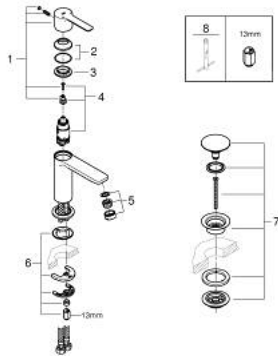

## 23 791 DC1 LINEARE SINGLE-LEVER BASIN MIXER 1/2" XS-SIZE

### PRODUCT DESCRIPTION

- Colour: supersteel
- single hole installation
- metal lever
- GROHE SilkMove 28 mm ceramic cartridge
- with temperature limiter
- GROHE LongLife finish
- GROHE EcoJoy - less water, perfect flow
- maximum flow rate (at 3 bar): 5 l/min
- SpeedClean mousseur
- GROHE FastFixation Plus installation system
- smooth body with push-open waste set 1 1/4"
- flexible connection hoses

### SPARE PARTS

- 1: Lever (Spare part-nr. 46980DC0)
  - 2: Cap (Spare part-nr. 46581DC0)
  - 3: retaining ring (Spare part-nr. 07419000)
  - 4: Cartridge (Spare part-nr. 46580000)
  - 5: Mousseur (Spare part-nr. 48159DC0)
  - 6: Shank mounting kit (Spare part-nr. 46645000)
  - 7: Waste set with push-open plug (Spare part-nr. 65807DC0)
  - 8: Mounting wrench (Spare part-nr. 19017000)\*
- \* Optional accessories