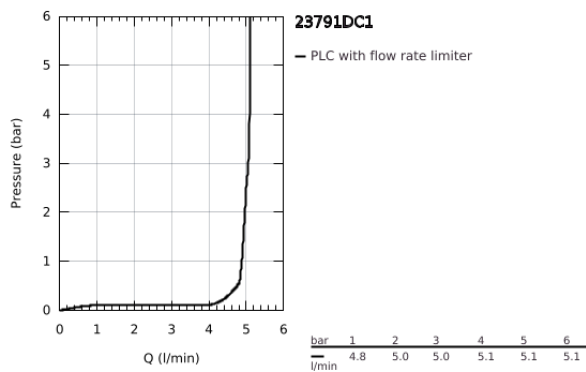

## 23 791 DC1 LINEARE SINGLE-LEVER BASIN MIXER 1/2" XS-SIZE

### PRODUCT DESCRIPTION

- Colour: supersteel
- single hole installation
- metal lever
- GROHE SilkMove 28 mm ceramic cartridge
- with temperature limiter
- GROHE LongLife finish
- GROHE EcoJoy - less water, perfect flow
- maximum flow rate (at 3 bar): 5 l/min
- SpeedClean mousseur
- GROHE FastFixation Plus installation system
- smooth body with push-open waste set 1 1/4"
- flexible connection hoses