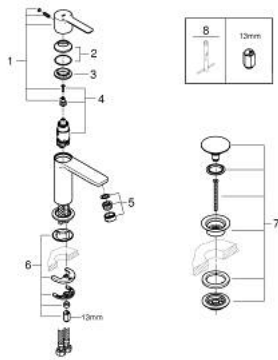

## 23 791 DC1 LINEARE SINGLE-LEVER BASIN MIXER 1/2" XS-SIZE

### PRODUCT DESCRIPTION

- Tyc: supersteel
- single hole installation
- metal lever
- GROHE SilkMove 28 mm ceramic cartridge
- with temperature limiter
- GROHE LongLife finish
- GROHE EcoJoy - Less water, perfect flow
- maximum flow rate (at 3 bar): 5 l/min
- SpeedClean mousseur
- GROHE FastFixation Plus installation system
- smooth body with push-open waste set 1 1/4"
- flexible connection hoses

### SPARE PARTS

- 1: Lever (Spare part-nr. 46980DC0)
  - 2: Cap (Spare part-nr. 46581DC0)
  - 3: Fitting ring (Spare part-nr. 07419000)
  - 4: Cartridge (Spare part-nr. 46580000)
  - 5: Mousseur (Spare part-nr. 48159DC0)
  - 6: Shank mounting kit (Spare part-nr. 46645000)
  - 7: Waste set with push-open plug (Spare part-nr. 65807DC0)
  - 8: Mounting wrench (Spare part-nr. 19017000)\*
- \* Optional accessories