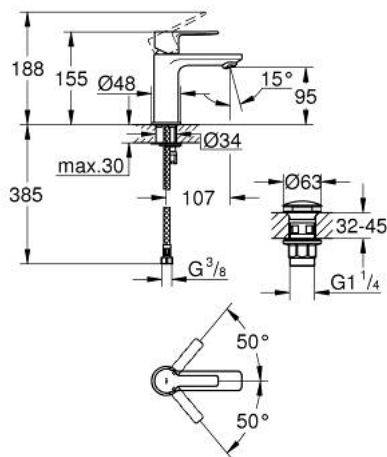

## 23 791 DC1 LINEARE SINGLE-LEVER BASIN MIXER 1/2" XS-SIZE

### PRODUCT DESCRIPTION

- Tyc: supersteel
- single hole installation
- metal lever
- GROHE SilkMove 28 mm ceramic cartridge
- with temperature limiter
- GROHE LongLife finish
- GROHE EcoJoy - Less water, perfect flow
- maximum flow rate (at 3 bar): 5 l/min
- SpeedClean mousseur
- GROHE FastFixation Plus installation system
- smooth body with push-open waste set 1 1/4"
- flexible connection hoses

### SPARE PARTS

- 1: Lever (Spare part-nr. 46980DC0)
  - 2: Cap (Spare part-nr. 46581DC0)
  - 3: Fitting ring (Spare part-nr. 07419000)
  - 4: Cartridge (Spare part-nr. 46580000)
  - 5: Mousseur (Spare part-nr. 48159DC0)
  - 6: Shank mounting kit (Spare part-nr. 46645000)
  - 7: Waste set with push-open plug (Spare part-nr. 65807DC0)
  - 8: Mounting wrench (Spare part-nr. 19017000)\*
- \* Optional accessories