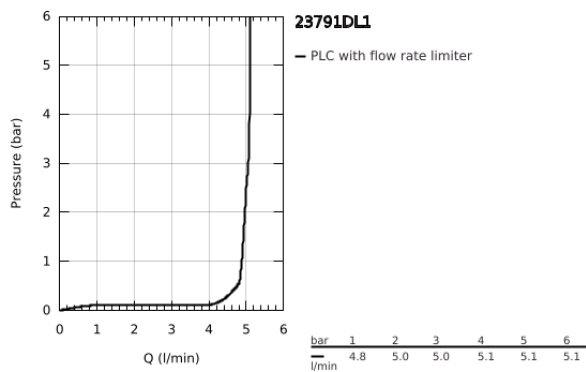

23 791 DL1 LINEARE SINGLE-LEVER BASIN MIXER 1/2" XS-SIZE

PRODUCT DESCRIPTION

- Colour: brushed warm sunset
- single hole installation
- metal lever
- GROHE SilkMove 28 mm ceramic cartridge
- with temperature limiter
- GROHE LongLife finish
- GROHE EcoJoy - less water, perfect flow
- GROHE SpeedClean mousseur 5.7 l/min
- maximum flow rate (at 3 bar): 5 l/min
- GROHE FastFixation Plus installation system
- smooth body with push-open waste set 1 1/4"
- flexible connection hoses

23 791 DL1 LINEARE SINGLE-LEVER BASIN MIXER 1/2" XS-SIZE

SPARE PARTS

- 1: lever (Spare part-nr. 46980DL0)
 - 2: Cap (Spare part-nr. 46581DL0)
 - 3: retaining ring (Spare part-nr. 07419000)
 - 4: Cartridge (Spare part-nr. 46580000)
 - 5: flow control (Spare part-nr. 48159DL0)
 - 6: lift rod (Spare part-nr. 46739DL0)
 - 7: Shank mounting kit (Spare part-nr. 46645000)
 - 8: Waste set 1 1/4" (Spare part-nr. 28910DL0)
 - 8.1: Plug (Spare part-nr. 07182DL0)
 - 8.2: Eccentric rod (Spare part-nr. 07052000)
 - 9: Mounting wrench (Spare part-nr. 19017000)*
 - 10: Eccentric rod (Spare part-nr. 07341000)*
- * Optional accessories