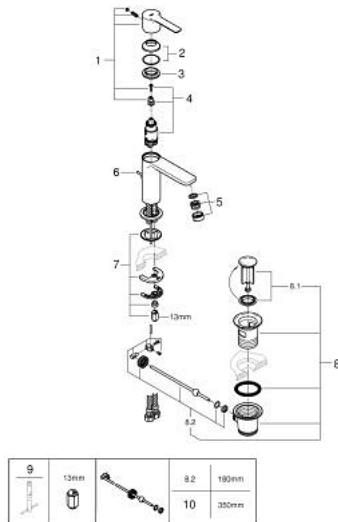

23 791 DL1 LINEARE SINGLE-LEVER BASIN MIXER 1/2" XS-SIZE

PRODUCT DESCRIPTION

- Colour: brushed warm sunset
- single hole installation
- metal lever
- GROHE SilkMove 28 mm ceramic cartridge
- with temperature limiter
- GROHE LongLife finish
- GROHE EcoJoy - less water, perfect flow
- GROHE SpeedClean mousseur 5.7 l/min
- maximum flow rate (at 3 bar): 5 l/min
- GROHE FastFixation Plus installation system
- smooth body with push-open waste set 1 1/4"
- flexible connection hoses

23 791 DL1 LINEARE SINGLE-LEVER BASIN MIXER 1/2" XS-SIZE

SPARE PARTS

- 1: lever (Spare part-nr. 46980DL0)
 - 2: Cap (Spare part-nr. 46581DL0)
 - 3: retaining ring (Spare part-nr. 07419000)
 - 4: Cartridge (Spare part-nr. 46580000)
 - 5: flow control (Spare part-nr. 48159DL0)
 - 6: lift rod (Spare part-nr. 46739DL0)
 - 7: Shank mounting kit (Spare part-nr. 46645000)
 - 8: Waste set 1 1/4" (Spare part-nr. 28910DL0)
 - 8.1: Plug (Spare part-nr. 07182DL0)
 - 8.2: Eccentric rod (Spare part-nr. 07052000)
 - 9: Mounting wrench (Spare part-nr. 19017000)*
 - 10: Eccentric rod (Spare part-nr. 07341000)*
- * Optional accessories