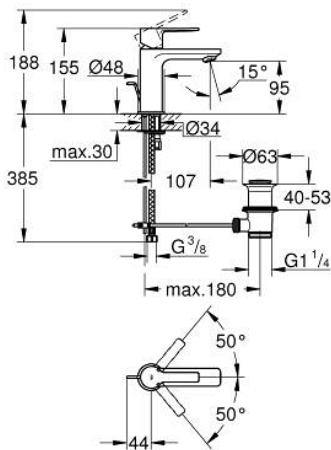

23 791 DL1 LINEARE SINGLE-LEVER BASIN MIXER 1/2" XS-SIZE

PRODUCT DESCRIPTION

- Colour: brushed warm sunset
- single hole installation
- metal lever
- GROHE SilkMove 28 mm ceramic cartridge
- with temperature limiter
- GROHE LongLife finish
- GROHE EcoJoy - less water, perfect flow
- GROHE SpeedClean mousseur 5.7 l/min
- maximum flow rate (at 3 bar): 5 l/min
- GROHE FastFixation Plus installation system
- smooth body with push-open waste set 1 1/4"
- flexible connection hoses

23 791 DL1 LINEARE SINGLE-LEVER BASIN MIXER 1/2" XS-SIZE

SPARE PARTS

- 1: lever (Spare part-nr. 46980DL0)
 - 2: Cap (Spare part-nr. 46581DL0)
 - 3: retaining ring (Spare part-nr. 07419000)
 - 4: Cartridge (Spare part-nr. 46580000)
 - 5: flow control (Spare part-nr. 48159DL0)
 - 6: lift rod (Spare part-nr. 46739DL0)
 - 7: Shank mounting kit (Spare part-nr. 46645000)
 - 8: Waste set 1 1/4" (Spare part-nr. 28910DL0)
 - 8.1: Plug (Spare part-nr. 07182DL0)
 - 8.2: Eccentric rod (Spare part-nr. 07052000)
 - 9: Mounting wrench (Spare part-nr. 19017000)*
 - 10: Eccentric rod (Spare part-nr. 07341000)*
- * Optional accessories