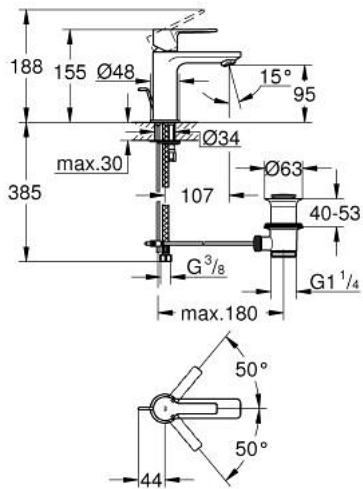

23 791 DL1 LINEARE SINGLE-LEVER BASIN MIXER 1/2" XS-SIZE

PRODUCT DESCRIPTION

- Tyc: brushed warm sunset
- single hole installation
- metal lever
- GROHE SilkMove 28 mm ceramic cartridge
- with temperature limiter
- GROHE LongLife finish
- GROHE EcoJoy - Less water, perfect flow
- GROHE SpeedClean mousseur 5.7 l/min
- maximum flow rate (at 3 bar): 5 l/min
- GROHE FastFixation Plus installation system
- smooth body with push-open waste set 1 1/4"
- flexible connection hoses

23 791 DL1 LINEARE SINGLE-LEVER BASIN MIXER 1/2" XS-SIZE

SPARE PARTS

- 1: lever (Spare part-nr. 46980DL0)
- 2: Cap (Spare part-nr. 46581DL0)
- 3: Fitting ring (Spare part-nr. 07419000)
- 4: Cartridge (Spare part-nr. 46580000)
- 5: flow control (Spare part-nr. 48159DL0)
- 6: lift rod (Spare part-nr. 46739DL0)
- 7: Shank mounting kit (Spare part-nr. 46645000)
- 8: Waste set 1 1/4" (Spare part-nr. 28910DL0)
- 8.1: Plug (Spare part-nr. 07182DL0)
- 8.2: Eccentric rod (Spare part-nr. 07052000)
- 9: Mounting wrench (Spare part-nr. 19017000)*
- 10: Eccentric rod (Spare part-nr. 07341000)*