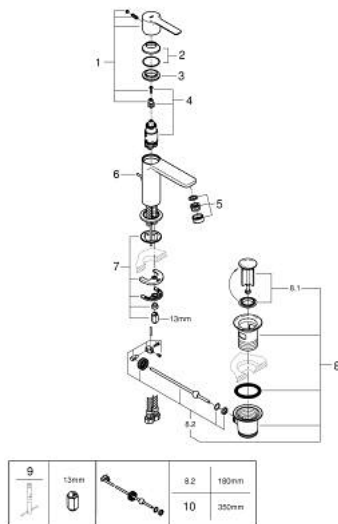

23 791 DL1 LINEARE SINGLE-LEVER BASIN MIXER 1/2" XS-SIZE

PRODUCT DESCRIPTION

- Tyc: brushed warm sunset
- single hole installation
- metal lever
- GROHE SilkMove 28 mm ceramic cartridge
- with temperature limiter
- GROHE LongLife finish
- GROHE EcoJoy - Less water, perfect flow
- GROHE SpeedClean mousseur 5.7 l/min
- maximum flow rate (at 3 bar): 5 l/min
- GROHE FastFixation Plus installation system
- smooth body with push-open waste set 1 1/4"
- flexible connection hoses

23 791 DL1 LINEARE SINGLE-LEVER BASIN MIXER 1/2" XS-SIZE

SPARE PARTS

- 1: lever (Spare part-nr. 46980DL0)
- 2: Cap (Spare part-nr. 46581DL0)
- 3: Fitting ring (Spare part-nr. 07419000)
- 4: Cartridge (Spare part-nr. 46580000)
- 5: flow control (Spare part-nr. 48159DL0)
- 6: lift rod (Spare part-nr. 46739DL0)
- 7: Shank mounting kit (Spare part-nr. 46645000)
- 8: Waste set 1 1/4" (Spare part-nr. 28910DL0)
- 8.1: Plug (Spare part-nr. 07182DL0)
- 8.2: Eccentric rod (Spare part-nr. 07052000)
- 9: Mounting wrench (Spare part-nr. 19017000)*
- 10: Eccentric rod (Spare part-nr. 07341000)*