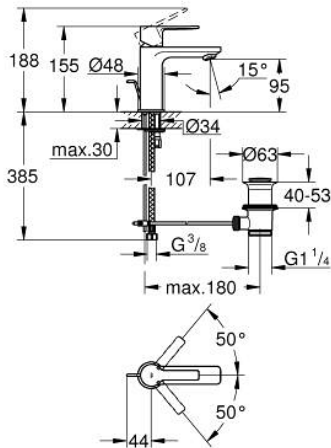

## 23 791 GN1 LINEARE SINGLE-LEVER BASIN MIXER 1/2" XS-SIZE

### PRODUCT DESCRIPTION

- Colour: brushed cool sunrise
- single hole installation
- metal lever
- GROHE SilkMove 28 mm ceramic cartridge
- with temperature limiter
- GROHE LongLife finish
- GROHE EcoJoy - less water, perfect flow
- GROHE SpeedClean mousseur 5.7 l/min
- maximum flow rate (at 3 bar): 5 l/min
- SpeedClean mousseur
- GROHE FastFixation Plus installation system
- smooth body with push-open waste set 1 1/4"
- flexible connection hoses

### SPARE PARTS

- 1: lever (Spare part-nr. 46980GN0)
  - 2: Cap (Spare part-nr. 46581GN0)
  - 3: retaining ring (Spare part-nr. 07419000)
  - 4: Cartridge (Spare part-nr. 46580000)
  - 5: flow control (Spare part-nr. 48159GN0)
  - 6: Pop-up rod (Spare part-nr. 46739GN0)
  - 7: Shank mounting kit (Spare part-nr. 46645000)
  - 8: Waste set 1 1/4" (Spare part-nr. 28910GN0)
  - 8.1: Plug (Spare part-nr. 07182GN0)
  - 8.2: Eccentric rod (Spare part-nr. 07052000)
  - 9: Mounting wrench (Spare part-nr. 19017000)\*
  - 10: Eccentric rod (Spare part-nr. 07341000)\*
- \* Optional accessories