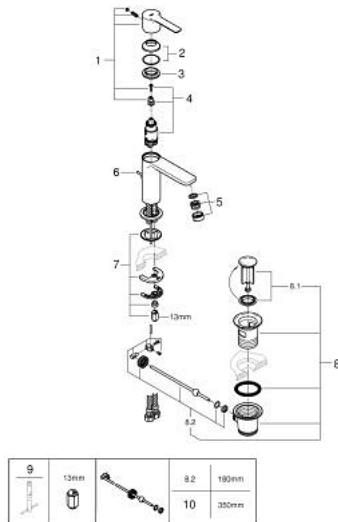

## 23 791 GN1 LINEARE SINGLE-LEVER BASIN MIXER 1/2" XS-SIZE

### PRODUCT DESCRIPTION

- Colour: brushed cool sunrise
- single hole installation
- metal lever
- GROHE SilkMove 28 mm ceramic cartridge
- with temperature limiter
- GROHE LongLife finish
- GROHE EcoJoy - less water, perfect flow
- GROHE SpeedClean mousseur 5.7 l/min
- maximum flow rate (at 3 bar): 5 l/min
- SpeedClean mousseur
- GROHE FastFixation Plus installation system
- smooth body with push-open waste set 1 1/4"
- flexible connection hoses

### SPARE PARTS

- 1: lever (Spare part-nr. 46980GN0)
  - 2: Cap (Spare part-nr. 46581GN0)
  - 3: retaining ring (Spare part-nr. 07419000)
  - 4: Cartridge (Spare part-nr. 46580000)
  - 5: flow control (Spare part-nr. 48159GN0)
  - 6: Pop-up rod (Spare part-nr. 46739GN0)
  - 7: Shank mounting kit (Spare part-nr. 46645000)
  - 8: Waste set 1 1/4" (Spare part-nr. 28910GN0)
  - 8.1: Plug (Spare part-nr. 07182GN0)
  - 8.2: Eccentric rod (Spare part-nr. 07052000)
  - 9: Mounting wrench (Spare part-nr. 19017000)\*
  - 10: Eccentric rod (Spare part-nr. 07341000)\*
- \* Optional accessories