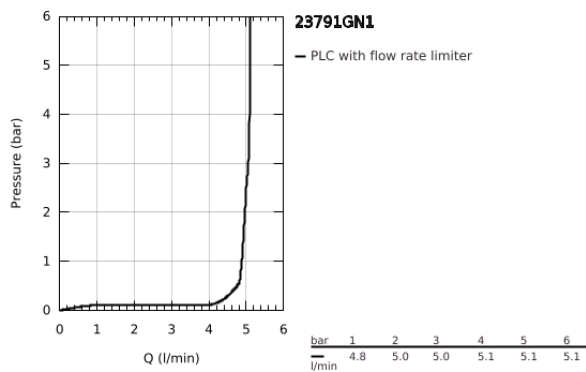

## 23 791 GN1 LINEARE SINGLE-LEVER BASIN MIXER 1/2" XS-SIZE

### PRODUCT DESCRIPTION

- Colour: brushed cool sunrise
- single hole installation
- metal lever
- GROHE SilkMove 28 mm ceramic cartridge
- with temperature limiter
- GROHE LongLife finish
- GROHE EcoJoy - less water, perfect flow
- GROHE SpeedClean mousseur 5.7 l/min
- maximum flow rate (at 3 bar): 5 l/min
- SpeedClean mousseur
- GROHE FastFixation Plus installation system
- smooth body with push-open waste set 1 1/4"
- flexible connection hoses