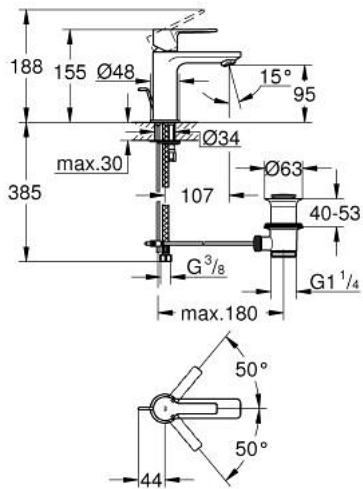

23 791 GN1 **LINEARE SINGLE-LEVER BASIN MIXER 1/2"**
XS-SIZE

PRODUCT DESCRIPTION

- Tyc: brushed cool sunrise
- single hole installation
- metal lever
- GROHE SilkMove 28 mm ceramic cartridge
- with temperature limiter
- GROHE LongLife finish
- GROHE EcoJoy - Less water, perfect flow
- GROHE SpeedClean mousseur 5.7 l/min
- maximum flow rate (at 3 bar): 5 l/min
- SpeedClean mousseur
- GROHE FastFixation Plus installation system
- smooth body with push-open waste set 1 1/4"
- flexible connection hoses

23 791 GN1 LINEARE SINGLE-LEVER BASIN MIXER 1/2" XS-SIZE

SPARE PARTS

- 1: lever (Spare part-nr. 46980GN0)
- 2: Cap (Spare part-nr. 46581GN0)
- 3: Fitting ring (Spare part-nr. 07419000)
- 4: Cartridge (Spare part-nr. 46580000)
- 5: flow control (Spare part-nr. 48159GN0)
- 6: Pop-up rod (Spare part-nr. 46739GN0)
- 7: Shank mounting kit (Spare part-nr. 46645000)
- 8: Waste set 1 1/4" (Spare part-nr. 28910GN0)
- 8.1: Plug (Spare part-nr. 07182GN0)
- 8.2: Eccentric rod (Spare part-nr. 07052000)
- 9: Mounting wrench (Spare part-nr. 19017000)*
- 10: Eccentric rod (Spare part-nr. 07341000)*