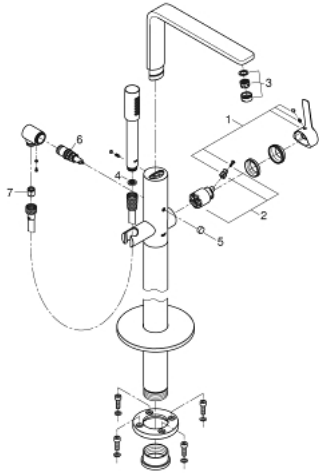

23 792 001 LINEARE SINGLE-LEVER BATH MIXER 1/2" FLOOR MOUNTED

PRODUCT DESCRIPTION

- Colour: chrome
- for use with rough-in set 45 984
- without roughing-in set
- GROHE SilkMove 35 mm ceramic cartridge
- with temperature limiter
- GROHE LongLife finish
- automatic diverter: bath/shower
- spout with mousseur
- projection 271 mm
- integrated non-return valve in the shower outlet 1/2"
- with shower holder
- metal stick hand shower
- shower hose 1250 mm
- protected against backflow
- min. recommended pressure 1.0 bar

23 792 001 LINEARE SINGLE-LEVER BATH MIXER 1/2" FLOOR MOUNTED

SPARE PARTS

- 1: Lever (Spare part-nr. 46983000)
- 2: Cartridge (Spare part-nr. 46374000)
- 3: Mousseur (Spare part-nr. 13941000)
- 4: Dirt strainer (Spare part-nr. 0700200M)
- 5: Diverter knob (Spare part-nr. 64989000)
- 6: Diverter (Spare part-nr. 65655000)
- 7: Non-return valve (Spare part-nr. 08565000)