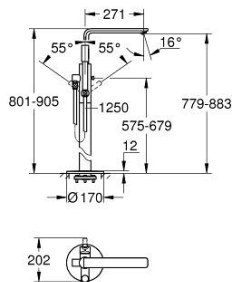

23 792 001 LINEARE SINGLE-LEVER BATH MIXER 1/2" FLOOR MOUNTED

PRODUCT DESCRIPTION

- Colour: chrome
- for use with rough-in set 45 984
- without roughing-in set
- GROHE SilkMove 35 mm ceramic cartridge
- with temperature limiter
- GROHE LongLife finish
- automatic diverter: bath/shower
- spout with mousseur
- projection 271 mm
- integrated non-return valve in the shower outlet 1/2"
- with shower holder
- metal stick hand shower
- shower hose 1250 mm
- protected against backflow
- min. recommended pressure 1.0 bar

23 792 001 LINEARE SINGLE-LEVER BATH MIXER 1/2" FLOOR MOUNTED

SPARE PARTS

- 1: Lever (Spare part-nr. 46983000)
- 2: Cartridge (Spare part-nr. 46374000)
- 3: Mousseur (Spare part-nr. 13941000)
- 4: Dirt strainer (Spare part-nr. 0700200M)
- 5: Diverter knob (Spare part-nr. 64989000)
- 6: Diverter (Spare part-nr. 65655000)
- 7: Non-return valve (Spare part-nr. 08565000)