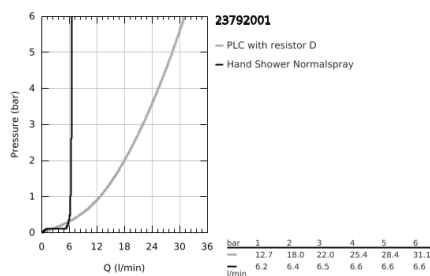

23 792 001 LINEARE SINGLE-LEVER BATH MIXER 1/2" FLOOR MOUNTED

PRODUCT DESCRIPTION

- Colour: chrome
- for use with rough-in set 45 984
- without roughing-in set
- GROHE SilkMove 35 mm ceramic cartridge
- with temperature limiter
- GROHE LongLife finish
- automatic diverter: bath/shower
- spout with mousseur
- projection 271 mm
- integrated non-return valve in the shower outlet 1/2"
- with shower holder
- metal stick hand shower
- shower hose 1250 mm
- protected against backflow
- min. recommended pressure 1.0 bar

23 792 001 LINEARE SINGLE-LEVER BATH MIXER 1/2" FLOOR MOUNTED

SPARE PARTS

- 1: Lever (Spare part-nr. 46983000)
- 2: Cartridge (Spare part-nr. 46374000)
- 3: Mousseur (Spare part-nr. 13941000)
- 4: Dirt strainer (Spare part-nr. 0700200M)
- 5: Diverter knob (Spare part-nr. 64989000)
- 6: Diverter (Spare part-nr. 65655000)
- 7: Non-return valve (Spare part-nr. 08565000)