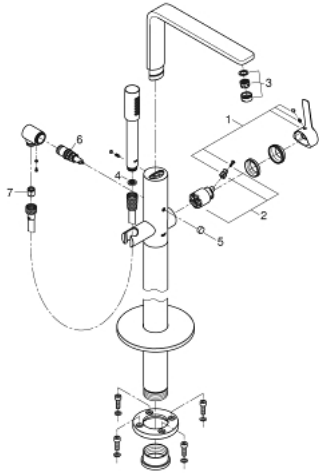

23 792 001 LINEARE SINGLE-LEVER BATH MIXER 1/2" FLOOR MOUNTED

PRODUCT DESCRIPTION

- Tyc: Chrome
- for use with rough-in set 45 984
- without rough-in set (sold separately)
- GROHE SilkMove 35 mm ceramic cartridge
- with temperature limiter
- GROHE LongLife finish
- automatic diverter: bath/shower
- spout with mousseur
- projection 271 mm
- integrated non-return valve in the shower outlet 1/2"
- with shower holder
- metal stick hand shower
- shower hose 1250 mm
- protected against backflow
- min. recommended pressure 1.0 bar

23 792 001 LINEARE SINGLE-LEVER BATH MIXER 1/2" FLOOR MOUNTED

SPARE PARTS

- 1: Lever (Spare part-nr. 46983000)
- 2: Cartridge (Spare part-nr. 46374000)
- 3: Mousseur (Spare part-nr. 13941000)
- 4: Dirt strainer (Spare part-nr. 0700200M)
- 5: Diverter knob (Spare part-nr. 64989000)
- 6: Diverter (Spare part-nr. 65655000)
- 7: Non-return valve (Spare part-nr. 08565000)