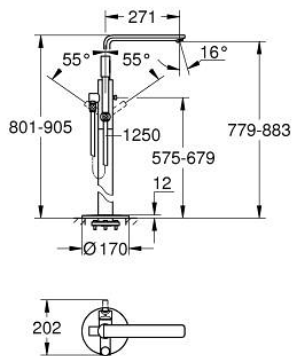

23 792 001 LINEARE SINGLE-LEVER BATH MIXER 1/2" FLOOR MOUNTED

PRODUCT DESCRIPTION

- Tyc: Chrome
- for use with rough-in set 45 984
- without rough-in set (sold separately)
- GROHE SilkMove 35 mm ceramic cartridge
- with temperature limiter
- GROHE LongLife finish
- automatic diverter: bath/shower
- spout with mousseur
- projection 271 mm
- integrated non-return valve in the shower outlet 1/2"
- with shower holder
- metal stick hand shower
- shower hose 1250 mm
- protected against backflow
- min. recommended pressure 1.0 bar

23 792 001 LINEARE SINGLE-LEVER BATH MIXER 1/2" FLOOR MOUNTED

SPARE PARTS

- 1: Lever (Spare part-nr. 46983000)
- 2: Cartridge (Spare part-nr. 46374000)
- 3: Mousseur (Spare part-nr. 13941000)
- 4: Dirt strainer (Spare part-nr. 0700200M)
- 5: Diverter knob (Spare part-nr. 64989000)
- 6: Diverter (Spare part-nr. 65655000)
- 7: Non-return valve (Spare part-nr. 08565000)