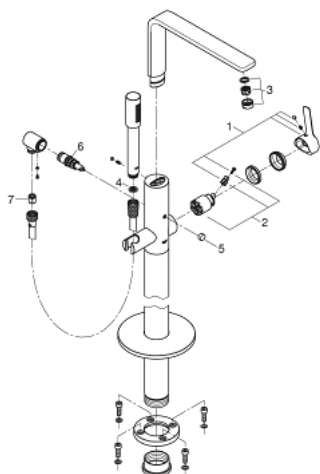

23 792 AL1 LINEARE SINGLE-LEVER BATH MIXER 1/2" FLOOR MOUNTED

PRODUCT DESCRIPTION

- Colour: brushed hard graphite
- for use with rough-in set 45 984
- without roughing-in set
- GROHE SilkMove 35 mm ceramic cartridge
- with temperature limiter
- GROHE LongLife finish
- automatic diverter: bath/shower
- swivel spout with mousseur and stop limiter
- projection 271 mm
- integrated non-return valve in the shower outlet 1/2"
- with shower holder
- metal stick hand shower
- shower hose 1250 mm
- protected against backflow
- min. recommended pressure 1.0 bar

23 792 AL1 LINEARE SINGLE-LEVER BATH MIXER 1/2" FLOOR MOUNTED

SPARE PARTS

- 1: Lever (Spare part-nr. 46983AL0)
- 2: Cartridge (Spare part-nr. 46374000)
- 3: Mousseur (Spare part-nr. 13941AL0)
- 4: Dirt strainer (Spare part-nr. 0700200M)
- 5: Diverter knob (Spare part-nr. 64989AL0)
- 6: Diverter (Spare part-nr. 65655AL0)
- 7: Non-return valve (Spare part-nr. 08565000)