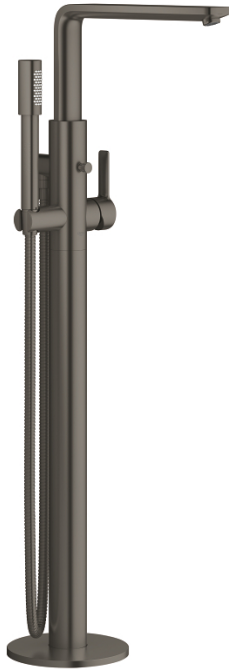

23 792 AL1 LINEARE SINGLE-LEVER BATH MIXER 1/2" FLOOR MOUNTED

PRODUCT DESCRIPTION

- Colour: brushed hard graphite
- for use with rough-in set 45 984
- without roughing-in set
- GROHE SilkMove 35 mm ceramic cartridge
- with temperature limiter
- GROHE LongLife finish
- automatic diverter: bath/shower
- swivel spout with mousseur and stop limiter
- projection 271 mm
- integrated non-return valve in the shower outlet 1/2"
- with shower holder
- metal stick hand shower
- shower hose 1250 mm
- protected against backflow
- min. recommended pressure 1.0 bar

23 792 AL1 LINEARE SINGLE-LEVER BATH MIXER 1/2" FLOOR MOUNTED

SPARE PARTS

- 1: Lever (Spare part-nr. 46983AL0)
- 2: Cartridge (Spare part-nr. 46374000)
- 3: Mousseur (Spare part-nr. 13941AL0)
- 4: Dirt strainer (Spare part-nr. 0700200M)
- 5: Diverter knob (Spare part-nr. 64989AL0)
- 6: Diverter (Spare part-nr. 65655AL0)
- 7: Non-return valve (Spare part-nr. 08565000)