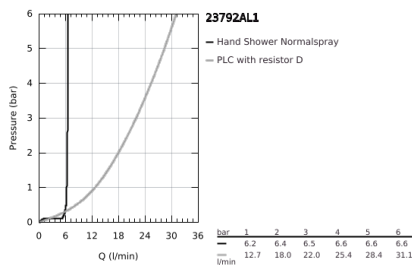

23 792 AL1 LINEARE SINGLE-LEVER BATH MIXER 1/2" FLOOR MOUNTED

PRODUCT DESCRIPTION

- Colour: brushed hard graphite
- for use with rough-in set 45 984
- without roughing-in set
- GROHE SilkMove 35 mm ceramic cartridge
- with temperature limiter
- GROHE LongLife finish
- automatic diverter: bath/shower
- swivel spout with mousseur and stop limiter
- projection 271 mm
- integrated non-return valve in the shower outlet 1/2"
- with shower holder
- metal stick hand shower
- shower hose 1250 mm
- protected against backflow
- min. recommended pressure 1.0 bar

23 792 AL1 LINEARE SINGLE-LEVER BATH MIXER 1/2" FLOOR MOUNTED

SPARE PARTS

- 1: Lever (Spare part-nr. 46983AL0)
- 2: Cartridge (Spare part-nr. 46374000)
- 3: Mousseur (Spare part-nr. 13941AL0)
- 4: Dirt strainer (Spare part-nr. 0700200M)
- 5: Diverter knob (Spare part-nr. 64989AL0)
- 6: Diverter (Spare part-nr. 65655AL0)
- 7: Non-return valve (Spare part-nr. 08565000)