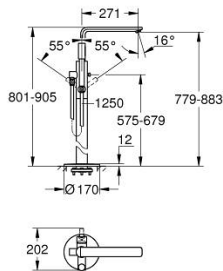

23 792 AL1 LINEARE SINGLE-LEVER BATH MIXER 1/2" FLOOR MOUNTED

PRODUCT DESCRIPTION

- Colour: brushed hard graphite
- for use with rough-in set 45 984
- without roughing-in set
- GROHE SilkMove 35 mm ceramic cartridge
- with temperature limiter
- GROHE LongLife finish
- automatic diverter: bath/shower
- swivel spout with mousseur and stop limiter
- projection 271 mm
- integrated non-return valve in the shower outlet 1/2"
- with shower holder
- metal stick hand shower
- shower hose 1250 mm
- protected against backflow
- min. recommended pressure 1.0 bar

23 792 AL1 LINEARE SINGLE-LEVER BATH MIXER 1/2" FLOOR MOUNTED

SPARE PARTS

- 1: Lever (Spare part-nr. 46983AL0)
- 2: Cartridge (Spare part-nr. 46374000)
- 3: Mousseur (Spare part-nr. 13941AL0)
- 4: Dirt strainer (Spare part-nr. 0700200M)
- 5: Diverter knob (Spare part-nr. 64989AL0)
- 6: Diverter (Spare part-nr. 65655AL0)
- 7: Non-return valve (Spare part-nr. 08565000)