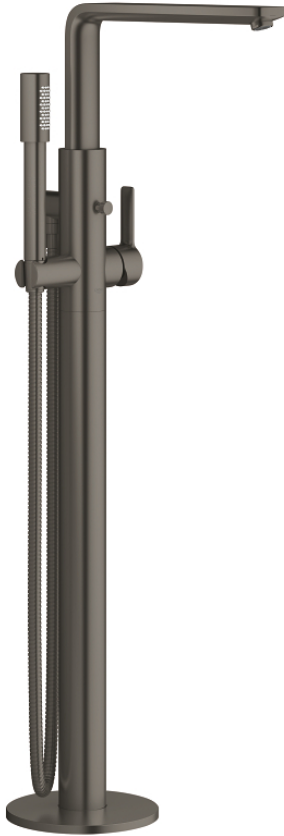

23 792 AL1 LINEARE SINGLE-LEVER BATH MIXER 1/2" FLOOR MOUNTED

PRODUCT DESCRIPTION

- Tyc: brushed hard graphite
- for use with rough-in set 45 984
- without rough-in set (sold separately)
- GROHE SilkMove 35 mm ceramic cartridge
- with temperature limiter
- GROHE LongLife finish
- automatic diverter: bath/shower
- swivel spout with mousseur and stop limiter
- projection 271 mm
- integrated non-return valve in the shower outlet 1/2"
- with shower holder
- metal stick hand shower
- shower hose 1250 mm
- protected against backflow
- min. recommended pressure 1.0 bar

23 792 AL1 LINEARE SINGLE-LEVER BATH MIXER 1/2" FLOOR MOUNTED

SPARE PARTS

- 1: Lever (Spare part-nr. 46983AL0)
- 2: Cartridge (Spare part-nr. 46374000)
- 3: Mousseur (Spare part-nr. 13941AL0)
- 4: Dirt strainer (Spare part-nr. 0700200M)
- 5: Diverter knob (Spare part-nr. 64989AL0)
- 6: Diverter (Spare part-nr. 65655AL0)
- 7: Non-return valve (Spare part-nr. 08565000)