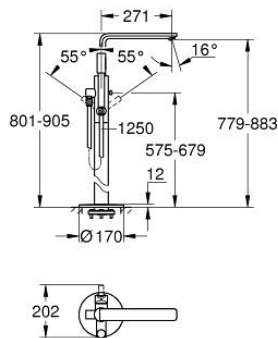

23 792 AL1 LINEARE SINGLE-LEVER BATH MIXER 1/2" FLOOR MOUNTED

PRODUCT DESCRIPTION

- Tyc: brushed hard graphite
- for use with rough-in set 45 984
- without rough-in set (sold separately)
- GROHE SilkMove 35 mm ceramic cartridge
- with temperature limiter
- GROHE LongLife finish
- automatic diverter: bath/shower
- swivel spout with mousseur and stop limiter
- projection 271 mm
- integrated non-return valve in the shower outlet 1/2"
- with shower holder
- metal stick hand shower
- shower hose 1250 mm
- protected against backflow
- min. recommended pressure 1.0 bar

23 792 AL1 LINEARE SINGLE-LEVER BATH MIXER 1/2" FLOOR MOUNTED

SPARE PARTS

- 1: Lever (Spare part-nr. 46983AL0)
- 2: Cartridge (Spare part-nr. 46374000)
- 3: Mousseur (Spare part-nr. 13941AL0)
- 4: Dirt strainer (Spare part-nr. 0700200M)
- 5: Diverter knob (Spare part-nr. 64989AL0)
- 6: Diverter (Spare part-nr. 65655AL0)
- 7: Non-return valve (Spare part-nr. 08565000)