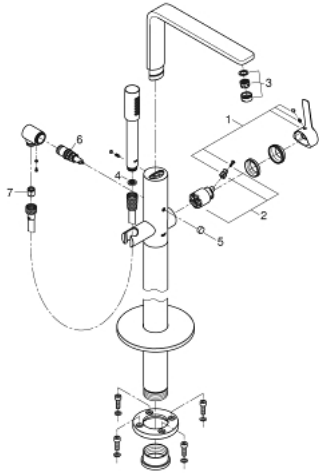

23 792 AL1 LINEARE SINGLE-LEVER BATH MIXER 1/2" FLOOR MOUNTED

PRODUCT DESCRIPTION

- Tyc: brushed hard graphite
- for use with rough-in set 45 984
- without rough-in set (sold separately)
- GROHE SilkMove 35 mm ceramic cartridge
- with temperature limiter
- GROHE LongLife finish
- automatic diverter: bath/shower
- swivel spout with mousseur and stop limiter
- projection 271 mm
- integrated non-return valve in the shower outlet 1/2"
- with shower holder
- metal stick hand shower
- shower hose 1250 mm
- protected against backflow
- min. recommended pressure 1.0 bar

23 792 AL1 LINEARE SINGLE-LEVER BATH MIXER 1/2" FLOOR MOUNTED

SPARE PARTS

- 1: Lever (Spare part-nr. 46983AL0)
- 2: Cartridge (Spare part-nr. 46374000)
- 3: Mousseur (Spare part-nr. 13941AL0)
- 4: Dirt strainer (Spare part-nr. 0700200M)
- 5: Diverter knob (Spare part-nr. 64989AL0)
- 6: Diverter (Spare part-nr. 65655AL0)
- 7: Non-return valve (Spare part-nr. 08565000)