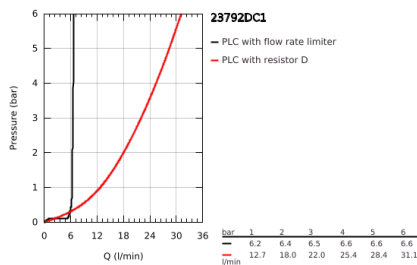

23 792 DC1 LINEARE SINGLE-LEVER BATH MIXER 1/2" FLOOR MOUNTED

PRODUCT DESCRIPTION

- Colour: supersteel
- for use with rough-in set 45 984
- without roughing-in set
- GROHE SilkMove 35 mm ceramic cartridge
- with temperature limiter
- GROHE LongLife finish
- automatic diverter: bath/shower
- swivel spout with mousseur and stop limiter
- projection 271 mm
- integrated non-return valve in the shower outlet 1/2"
- with shower holder
- metal stick hand shower
- shower hose 1250 mm
- protected against backflow
- min. recommended pressure 1.0 bar

23 792 DC1 LINEARE SINGLE-LEVER BATH MIXER 1/2" FLOOR MOUNTED

SPARE PARTS

- 1: Lever (Spare part-nr. 46983DC0)
- 2: Cartridge (Spare part-nr. 46374000)
- 3: Mousseur (Spare part-nr. 13941DC0)
- 4: Dirt strainer (Spare part-nr. 0700200M)
- 5: Diverter knob (Spare part-nr. 64989DC0)
- 6: Diverter (Spare part-nr. 65655DC0)
- 7: Non-return valve (Spare part-nr. 08565000)