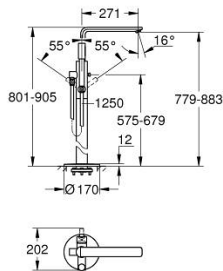

23 792 DC1 LINEARE SINGLE-LEVER BATH MIXER 1/2" FLOOR MOUNTED

PRODUCT DESCRIPTION

- Colour: supersteel
- for use with rough-in set 45 984
- without roughing-in set
- GROHE SilkMove 35 mm ceramic cartridge
- with temperature limiter
- GROHE LongLife finish
- automatic diverter: bath/shower
- swivel spout with mousseur and stop limiter
- projection 271 mm
- integrated non-return valve in the shower outlet 1/2"
- with shower holder
- metal stick hand shower
- shower hose 1250 mm
- protected against backflow
- min. recommended pressure 1.0 bar

23 792 DC1 LINEARE SINGLE-LEVER BATH MIXER 1/2" FLOOR MOUNTED

SPARE PARTS

- 1: Lever (Spare part-nr. 46983DC0)
- 2: Cartridge (Spare part-nr. 46374000)
- 3: Mousseur (Spare part-nr. 13941DC0)
- 4: Dirt strainer (Spare part-nr. 0700200M)
- 5: Diverter knob (Spare part-nr. 64989DC0)
- 6: Diverter (Spare part-nr. 65655DC0)
- 7: Non-return valve (Spare part-nr. 08565000)