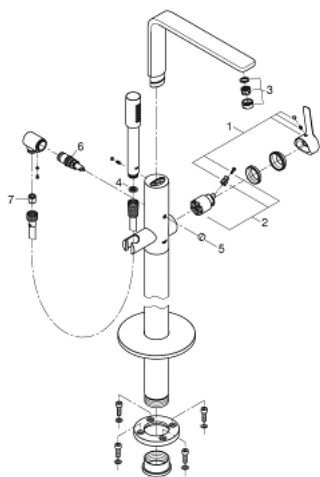

23 792 DC1 LINEARE SINGLE-LEVER BATH MIXER 1/2" FLOOR MOUNTED

PRODUCT DESCRIPTION

- Colour: supersteel
- for use with rough-in set 45 984
- without roughing-in set
- GROHE SilkMove 35 mm ceramic cartridge
- with temperature limiter
- GROHE LongLife finish
- automatic diverter: bath/shower
- swivel spout with mousseur and stop limiter
- projection 271 mm
- integrated non-return valve in the shower outlet 1/2"
- with shower holder
- metal stick hand shower
- shower hose 1250 mm
- protected against backflow
- min. recommended pressure 1.0 bar

23 792 DC1 LINEARE SINGLE-LEVER BATH MIXER 1/2" FLOOR MOUNTED

SPARE PARTS

- 1: Lever (Spare part-nr. 46983DC0)
- 2: Cartridge (Spare part-nr. 46374000)
- 3: Mousseur (Spare part-nr. 13941DC0)
- 4: Dirt strainer (Spare part-nr. 0700200M)
- 5: Diverter knob (Spare part-nr. 64989DC0)
- 6: Diverter (Spare part-nr. 65655DC0)
- 7: Non-return valve (Spare part-nr. 08565000)