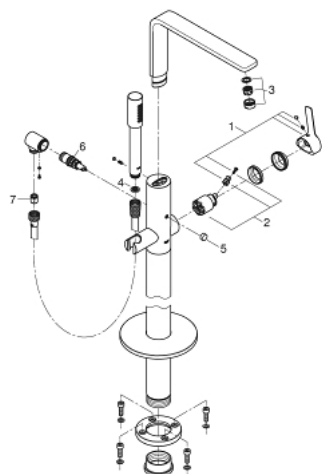

23 792 DC1 LINEARE SINGLE-LEVER BATH MIXER 1/2" FLOOR MOUNTED

PRODUCT DESCRIPTION

- Typ: supersteel
- for use with rough-in set 45 984
- without rough-in set (sold separately)
- GROHE SilkMove 35 mm ceramic cartridge
- with temperature limiter
- GROHE LongLife finish
- automatic diverter: bath/shower
- swivel spout with mousseur and stop limiter
- projection 271 mm
- integrated non-return valve in the shower outlet 1/2"
- with shower holder
- metal stick hand shower
- shower hose 1250 mm
- protected against backflow
- min. recommended pressure 1.0 bar

23 792 DC1 LINEARE SINGLE-LEVER BATH MIXER 1/2" FLOOR MOUNTED

SPARE PARTS

- 1: Lever (Spare part-nr. 46983DC0)
- 2: Cartridge (Spare part-nr. 46374000)
- 3: Mousseur (Spare part-nr. 13941DC0)
- 4: Dirt strainer (Spare part-nr. 0700200M)
- 5: Diverter knob (Spare part-nr. 64989DC0)
- 6: Diverter (Spare part-nr. 65655DC0)
- 7: Non-return valve (Spare part-nr. 08565000)