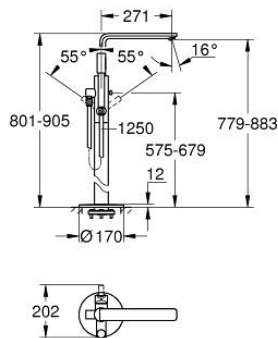

23 792 DC1 LINEARE SINGLE-LEVER BATH MIXER 1/2" FLOOR MOUNTED

PRODUCT DESCRIPTION

- Typ: supersteel
- for use with rough-in set 45 984
- without rough-in set (sold separately)
- GROHE SilkMove 35 mm ceramic cartridge
- with temperature limiter
- GROHE LongLife finish
- automatic diverter: bath/shower
- swivel spout with mousseur and stop limiter
- projection 271 mm
- integrated non-return valve in the shower outlet 1/2"
- with shower holder
- metal stick hand shower
- shower hose 1250 mm
- protected against backflow
- min. recommended pressure 1.0 bar

23 792 DC1 LINEARE SINGLE-LEVER BATH MIXER 1/2" FLOOR MOUNTED

SPARE PARTS

- 1: Lever (Spare part-nr. 46983DC0)
- 2: Cartridge (Spare part-nr. 46374000)
- 3: Mousseur (Spare part-nr. 13941DC0)
- 4: Dirt strainer (Spare part-nr. 0700200M)
- 5: Diverter knob (Spare part-nr. 64989DC0)
- 6: Diverter (Spare part-nr. 65655DC0)
- 7: Non-return valve (Spare part-nr. 08565000)