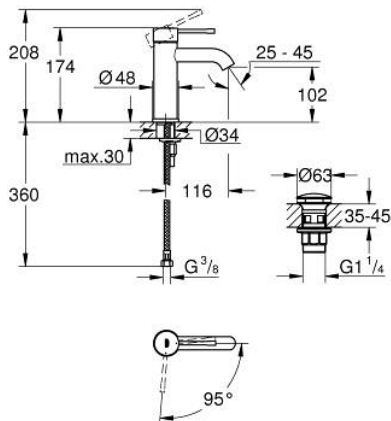

23 797 001 **ESSENCE BASIN MIXER 1/2"**  
**S-SIZE**

**PRODUCT DESCRIPTION**

- Colour: chrome
- single hole installation
- metal lever
- GROHE SilkMove 28 mm ceramic cartridge
- OpenCold - cold water flow in mid-lever position
- with temperature limiter
- GROHE LongLife finish
- GROHE EcoJoy - less water, perfect flow
- maximum flow rate (at 3 bar): 5.7 l/min
- GROHE FastFixation Plus installation system
- smooth body
- waste set with push-open plug
- flexible connection hoses

23 797 001 **ESSENCE BASIN MIXER 1/2"**  
**S-SIZE**

**SPARE PARTS**

- 1: Lever (Spare part-nr. 46918000)
  - 2: retaining ring (Spare part-nr. 46715000)
  - 3: Cartridge (Spare part-nr. 46580000)
  - 4: Mousseur (Spare part-nr. 48270000)
  - 5: Escutcheon (Spare part-nr. 48603000)
  - 6: Shank mounting kit (Spare part-nr. 46645000)
  - 7: Waste set with push-open plug (Spare part-nr. 65807000)
  - 8: Mounting wrench (Spare part-nr. 19017000)\*
- \* Optional accessories