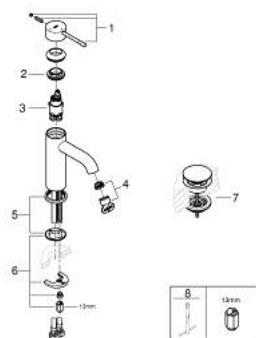

23 797 001 **ESSENCE BASIN MIXER 1/2"**  
**S-SIZE**

**PRODUCT DESCRIPTION**

- Colour: chrome
- single hole installation
- metal lever
- GROHE SilkMove 28 mm ceramic cartridge
- OpenCold - cold water flow in mid-lever position
- with temperature limiter
- GROHE LongLife finish
- GROHE EcoJoy - less water, perfect flow
- maximum flow rate (at 3 bar): 5.7 l/min
- GROHE FastFixation Plus installation system
- smooth body
- waste set with push-open plug
- flexible connection hoses

23 797 001 **ESSENCE BASIN MIXER 1/2"**  
**S-SIZE**

**SPARE PARTS**

- 1: Lever (Spare part-nr. 46918000)
  - 2: retaining ring (Spare part-nr. 46715000)
  - 3: Cartridge (Spare part-nr. 46580000)
  - 4: Mousseur (Spare part-nr. 48270000)
  - 5: Escutcheon (Spare part-nr. 48603000)
  - 6: Shank mounting kit (Spare part-nr. 46645000)
  - 7: Waste set with push-open plug (Spare part-nr. 65807000)
  - 8: Mounting wrench (Spare part-nr. 19017000)\*
- \* Optional accessories