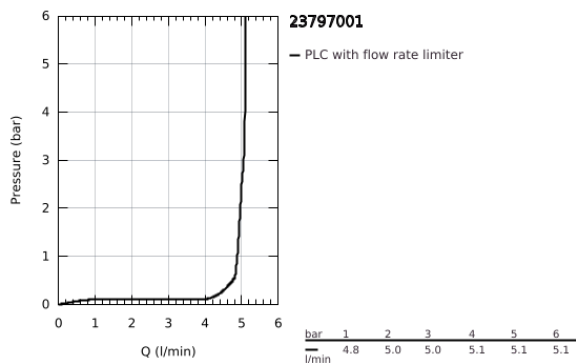

23 797 001 **ESSENCE BASIN MIXER 1/2"**  
**S-SIZE**

**PRODUCT DESCRIPTION**

- Colour: chrome
- single hole installation
- metal lever
- GROHE SilkMove 28 mm ceramic cartridge
- OpenCold - cold water flow in mid-lever position
- with temperature limiter
- GROHE LongLife finish
- GROHE EcoJoy - less water, perfect flow
- maximum flow rate (at 3 bar): 5.7 l/min
- GROHE FastFixation Plus installation system
- smooth body
- waste set with push-open plug
- flexible connection hoses

23 797 001 **ESSENCE BASIN MIXER 1/2"**  
**S-SIZE**

**SPARE PARTS**

- 1: Lever (Spare part-nr. 46918000)
  - 2: retaining ring (Spare part-nr. 46715000)
  - 3: Cartridge (Spare part-nr. 46580000)
  - 4: Mousseur (Spare part-nr. 48270000)
  - 5: Escutcheon (Spare part-nr. 48603000)
  - 6: Shank mounting kit (Spare part-nr. 46645000)
  - 7: Waste set with push-open plug (Spare part-nr. 65807000)
  - 8: Mounting wrench (Spare part-nr. 19017000)\*
- \* Optional accessories