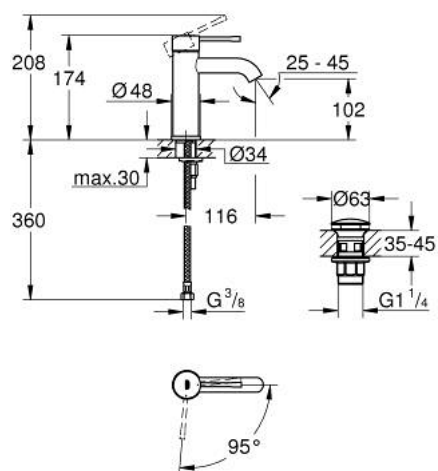

23 797 001 **ESSENCE BASIN MIXER 1/2"**
S-SIZE

PRODUCT DESCRIPTION

- Tyc: Chrome
- single hole installation
- metal lever
- GROHE SilkMove 28 mm ceramic cartridge
- EcoMode - cold water flow in mid-lever position saves energy
- with temperature limiter
- GROHE LongLife finish
- GROHE EcoJoy mousseur 5.7 l/min
- GROHE FastFixation Plus installation system
- smooth body
- waste set with push-open plug
- flexible connection hoses

23 797 001 **ESSENCE BASIN MIXER 1/2"**
S-SIZE

SPARE PARTS

- 1: Lever (Spare part-nr. 46918000)
 - 2: Fitting ring (Spare part-nr. 46715000)
 - 3: Cartridge (Spare part-nr. 46580000)
 - 4: Mousseur (Spare part-nr. 48270000)
 - 5: Escutcheon (Spare part-nr. 48603000)
 - 6: Shank mounting kit (Spare part-nr. 46645000)
 - 7: Waste set with push-open plug (Spare part-nr. 65807000)
 - 8: Mounting wrench (Spare part-nr. 19017000)*
- * Optional accessories