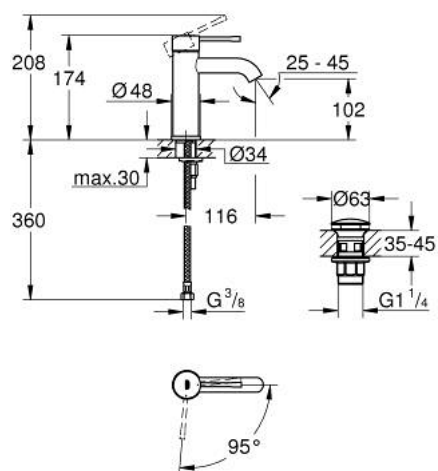

23 797 001 ESSENCE BASIN MIXER 1/2"
S-SIZE

PRODUCT DESCRIPTION

- Tyc: Chrome
- single hole installation
- metal lever
- GROHE SilkMove 28 mm ceramic cartridge
- OpenCold - cold water flow in mid-lever position
- with temperature limiter
- GROHE LongLife finish
- GROHE EcoJoy - Less water, perfect flow
- maximum flow rate (at 3 bar): 5.7 l/min
- GROHE FastFixation Plus installation system
- smooth body
- waste set with push-open plug
- flexible connection hoses

23 797 001 **ESSENCE BASIN MIXER 1/2"**
S-SIZE

SPARE PARTS

- 1: Lever (Spare part-nr. 46918000)
 - 2: Fitting ring (Spare part-nr. 46715000)
 - 3: Cartridge (Spare part-nr. 46580000)
 - 4: Mousseur (Spare part-nr. 48270000)
 - 5: Escutcheon (Spare part-nr. 48603000)
 - 6: Shank mounting kit (Spare part-nr. 46645000)
 - 7: Waste set with push-open plug (Spare part-nr. 65807000)
 - 8: Mounting wrench (Spare part-nr. 19017000)*
- * Optional accessories