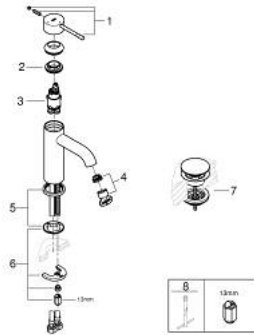

23 797 001 ESSENCE BASIN MIXER 1/2"
S-SIZE

PRODUCT DESCRIPTION

- Tyc: Chrome
- single hole installation
- metal lever
- GROHE SilkMove 28 mm ceramic cartridge
- OpenCold - cold water flow in mid-lever position
- with temperature limiter
- GROHE LongLife finish
- GROHE EcoJoy - Less water, perfect flow
- maximum flow rate (at 3 bar): 5.7 l/min
- GROHE FastFixation Plus installation system
- smooth body
- waste set with push-open plug
- flexible connection hoses

23 797 001 **ESSENCE BASIN MIXER 1/2"**
S-SIZE

SPARE PARTS

- 1: Lever (Spare part-nr. 46918000)
 - 2: Fitting ring (Spare part-nr. 46715000)
 - 3: Cartridge (Spare part-nr. 46580000)
 - 4: Mousseur (Spare part-nr. 48270000)
 - 5: Escutcheon (Spare part-nr. 48603000)
 - 6: Shank mounting kit (Spare part-nr. 46645000)
 - 7: Waste set with push-open plug (Spare part-nr. 65807000)
 - 8: Mounting wrench (Spare part-nr. 19017000)*
- * Optional accessories