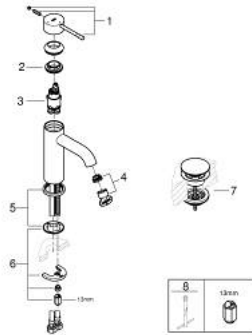

23 797 001 **ESSENCE BASIN MIXER 1/2"**
S-SIZE

PRODUCT DESCRIPTION

- Tyc: Chrome
- single hole installation
- metal lever
- GROHE SilkMove 28 mm ceramic cartridge
- EcoMode - cold water flow in mid-lever position saves energy
- with temperature limiter
- GROHE LongLife finish
- GROHE EcoJoy mousseur 5.7 l/min
- GROHE FastFixation Plus installation system
- smooth body
- waste set with push-open plug
- flexible connection hoses

23 797 001 **ESSENCE BASIN MIXER 1/2"**
S-SIZE

SPARE PARTS

- 1: Lever (Spare part-nr. 46918000)
 - 2: Fitting ring (Spare part-nr. 46715000)
 - 3: Cartridge (Spare part-nr. 46580000)
 - 4: Mousseur (Spare part-nr. 48270000)
 - 5: Escutcheon (Spare part-nr. 48603000)
 - 6: Shank mounting kit (Spare part-nr. 46645000)
 - 7: Waste set with push-open plug (Spare part-nr. 65807000)
 - 8: Mounting wrench (Spare part-nr. 19017000)*
- * Optional accessories