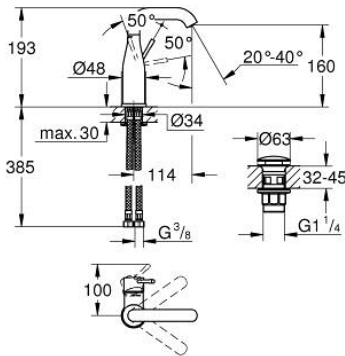

23 798 001 **ESSENCE BASIN MIXER 1/2"**
M-SIZE

PRODUCT DESCRIPTION

- Colour: chrome
- single hole installation
- metal lever
- GROHE SilkMove 28 mm ceramic cartridge
- with temperature limiter
- GROHE LongLife finish
- GROHE EcoJoy mousseur 5.7 l/min
- GROHE AquaGuide adjustable mousseur
- GROHE FastFixation Plus installation system
- swivel spout with mousseur and stop limiter
- smooth body
- waste set with push-open plug
- flexible connection hoses
- min. recommended pressure 1.0 bar

23 798 001 ESSENCE BASIN MIXER 1/2"
M-SIZE

SPARE PARTS

- 1: Lever (Spare part-nr. 46919000)
 - 2: Cartridge (Spare part-nr. 46580000)
 - 3: screw ring (Spare part-nr. 48591000)
 - 4: Tubular spout (Spare part-nr. 13373000)
 - 4.1: Mousseur (Spare part-nr. 48270000)
 - 4.2: Sealing washer (Spare part-nr. 0128500M)
 - 4.3: Safety ring (Spare part-nr. 4826600M)
 - 5: Escutcheon (Spare part-nr. 48603000)
 - 6: Shank mounting kit (Spare part-nr. 46645000)
 - 7: Connection hose (Spare part-nr. 46255000)
 - 8: Waste set with push-open plug (Spare part-nr. 65807000)
 - 9: Mounting wrench (Spare part-nr. 19017000)*
- * Optional accessories