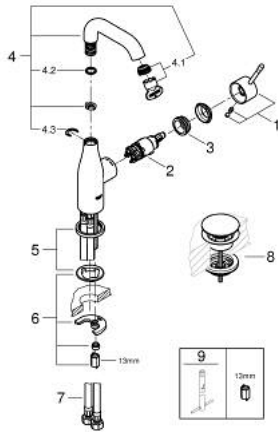

23 798 001 **ESSENCE BASIN MIXER 1/2"**  
**M-SIZE**

**PRODUCT DESCRIPTION**

- Colour: chrome
- single hole installation
- metal lever
- GROHE SilkMove 28 mm ceramic cartridge
- with temperature limiter
- GROHE LongLife finish
- GROHE EcoJoy - less water, perfect flow
- maximum flow rate (at 3 bar): 5.7 l/min
- GROHE AquaGuide adjustable mousseur
- GROHE FastFixation Plus installation system
- swivel spout with mousseur and stop limiter
- smooth body
- waste set with push-open plug
- flexible connection hoses
- min. recommended pressure 1.0 bar

23 798 001 **ESSENCE BASIN MIXER 1/2"**  
**M-SIZE**

**SPARE PARTS**

- 1: Lever (Spare part-nr. 46919000)
  - 2: Cartridge (Spare part-nr. 46580000)
  - 3: screw ring (Spare part-nr. 48591000)
  - 4: Tubular spout (Spare part-nr. 13373000)
  - 4.1: Mousseur (Spare part-nr. 48270000)
  - 4.2: Sealing washer (Spare part-nr. 0128500M)
  - 4.3: Safety ring (Spare part-nr. 4826600M)
  - 5: Escutcheon (Spare part-nr. 48603000)
  - 6: Shank mounting kit (Spare part-nr. 46645000)
  - 7: Connection hose (Spare part-nr. 46255000)
  - 8: Waste set with push-open plug (Spare part-nr. 65807000)
  - 9: Mounting wrench (Spare part-nr. 19017000)\*
- \* Optional accessories