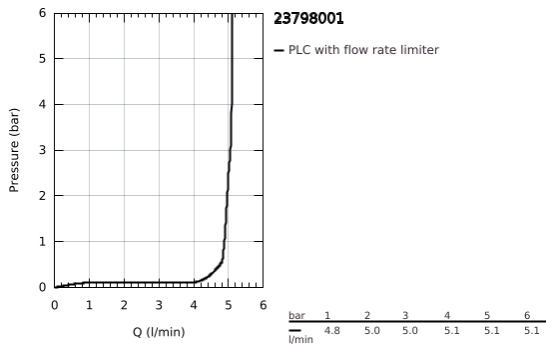

23 798 001 **ESSENCE BASIN MIXER 1/2"**
M-SIZE

PRODUCT DESCRIPTION

- Colour: chrome
- single hole installation
- metal lever
- GROHE SilkMove 28 mm ceramic cartridge
- with temperature limiter
- GROHE LongLife finish
- GROHE EcoJoy mousseur 5.7 l/min
- GROHE AquaGuide adjustable mousseur
- GROHE FastFixation Plus installation system
- swivel spout with mousseur and stop limiter
- smooth body
- waste set with push-open plug
- flexible connection hoses
- min. recommended pressure 1.0 bar

23 798 001 ESSENCE BASIN MIXER 1/2"
M-SIZE

SPARE PARTS

- 1: Lever (Spare part-nr. 46919000)
 - 2: Cartridge (Spare part-nr. 46580000)
 - 3: screw ring (Spare part-nr. 48591000)
 - 4: Tubular spout (Spare part-nr. 13373000)
 - 4.1: Mousseur (Spare part-nr. 48270000)
 - 4.2: Sealing washer (Spare part-nr. 0128500M)
 - 4.3: Safety ring (Spare part-nr. 4826600M)
 - 5: Escutcheon (Spare part-nr. 48603000)
 - 6: Shank mounting kit (Spare part-nr. 46645000)
 - 7: Connection hose (Spare part-nr. 46255000)
 - 8: Waste set with push-open plug (Spare part-nr. 65807000)
 - 9: Mounting wrench (Spare part-nr. 19017000)*
- * Optional accessories