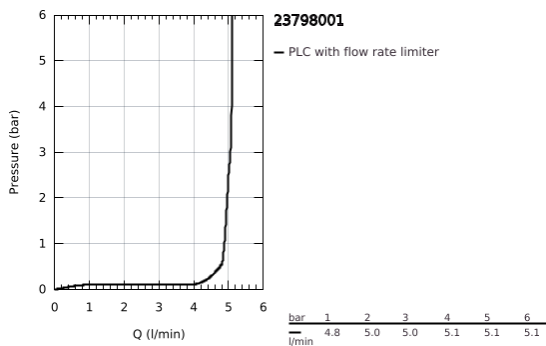

23 798 001 **ESSENCE BASIN MIXER 1/2"**  
**M-SIZE**

**PRODUCT DESCRIPTION**

- Colour: chrome
- single hole installation
- metal lever
- GROHE SilkMove 28 mm ceramic cartridge
- with temperature limiter
- GROHE LongLife finish
- GROHE EcoJoy - less water, perfect flow
- maximum flow rate (at 3 bar): 5.7 l/min
- GROHE AquaGuide adjustable mousseur
- GROHE FastFixation Plus installation system
- swivel spout with mousseur and stop limiter
- smooth body
- waste set with push-open plug
- flexible connection hoses
- min. recommended pressure 1.0 bar

23 798 001 **ESSENCE BASIN MIXER 1/2"**  
**M-SIZE**

**SPARE PARTS**

- 1: Lever (Spare part-nr. 46919000)
  - 2: Cartridge (Spare part-nr. 46580000)
  - 3: screw ring (Spare part-nr. 48591000)
  - 4: Tubular spout (Spare part-nr. 13373000)
  - 4.1: Mousseur (Spare part-nr. 48270000)
  - 4.2: Sealing washer (Spare part-nr. 0128500M)
  - 4.3: Safety ring (Spare part-nr. 4826600M)
  - 5: Escutcheon (Spare part-nr. 48603000)
  - 6: Shank mounting kit (Spare part-nr. 46645000)
  - 7: Connection hose (Spare part-nr. 46255000)
  - 8: Waste set with push-open plug (Spare part-nr. 65807000)
  - 9: Mounting wrench (Spare part-nr. 19017000)\*
- \* Optional accessories