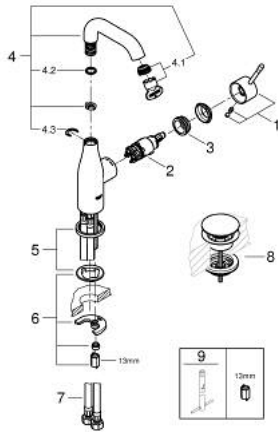

23 798 001 **ESSENCE BASIN MIXER 1/2"**
M-SIZE

PRODUCT DESCRIPTION

- Colour: chrome
- single hole installation
- metal lever
- GROHE SilkMove 28 mm ceramic cartridge
- with temperature limiter
- GROHE LongLife finish
- GROHE EcoJoy mousseur 5.7 l/min
- GROHE AquaGuide adjustable mousseur
- GROHE FastFixation Plus installation system
- swivel spout with mousseur and stop limiter
- smooth body
- waste set with push-open plug
- flexible connection hoses
- min. recommended pressure 1.0 bar

23 798 001 ESSENCE BASIN MIXER 1/2"
M-SIZE

SPARE PARTS

- 1: Lever (Spare part-nr. 46919000)
 - 2: Cartridge (Spare part-nr. 46580000)
 - 3: screw ring (Spare part-nr. 48591000)
 - 4: Tubular spout (Spare part-nr. 13373000)
 - 4.1: Mousseur (Spare part-nr. 48270000)
 - 4.2: Sealing washer (Spare part-nr. 0128500M)
 - 4.3: Safety ring (Spare part-nr. 4826600M)
 - 5: Escutcheon (Spare part-nr. 48603000)
 - 6: Shank mounting kit (Spare part-nr. 46645000)
 - 7: Connection hose (Spare part-nr. 46255000)
 - 8: Waste set with push-open plug (Spare part-nr. 65807000)
 - 9: Mounting wrench (Spare part-nr. 19017000)*
- * Optional accessories