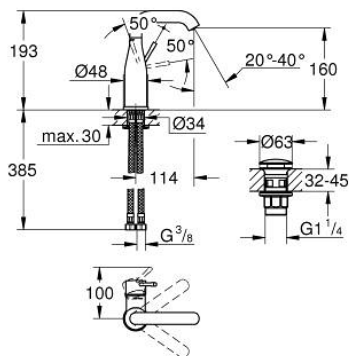

23 798 001 **ESSENCE BASIN MIXER 1/2"**  
**M-SIZE**

**PRODUCT DESCRIPTION**

- Colour: chrome
- single hole installation
- metal lever
- GROHE SilkMove 28 mm ceramic cartridge
- with temperature limiter
- GROHE LongLife finish
- GROHE EcoJoy - less water, perfect flow
- maximum flow rate (at 3 bar): 5.7 l/min
- GROHE AquaGuide adjustable mousseur
- GROHE FastFixation Plus installation system
- swivel spout with mousseur and stop limiter
- smooth body
- waste set with push-open plug
- flexible connection hoses
- min. recommended pressure 1.0 bar

23 798 001 **ESSENCE BASIN MIXER 1/2"**  
**M-SIZE**

**SPARE PARTS**

- 1: Lever (Spare part-nr. 46919000)
  - 2: Cartridge (Spare part-nr. 46580000)
  - 3: screw ring (Spare part-nr. 48591000)
  - 4: Tubular spout (Spare part-nr. 13373000)
  - 4.1: Mousseur (Spare part-nr. 48270000)
  - 4.2: Sealing washer (Spare part-nr. 0128500M)
  - 4.3: Safety ring (Spare part-nr. 4826600M)
  - 5: Escutcheon (Spare part-nr. 48603000)
  - 6: Shank mounting kit (Spare part-nr. 46645000)
  - 7: Connection hose (Spare part-nr. 46255000)
  - 8: Waste set with push-open plug (Spare part-nr. 65807000)
  - 9: Mounting wrench (Spare part-nr. 19017000)\*
- \* Optional accessories