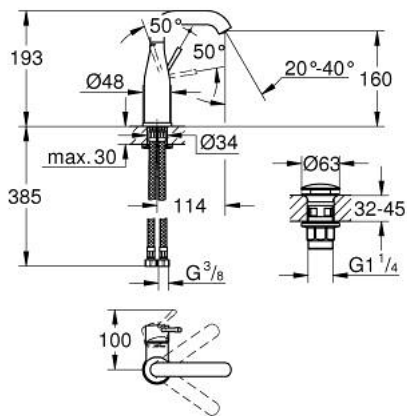

23 798 001 **ESSENCE BASIN MIXER 1/2"**  
**M-SIZE**

**PRODUCT DESCRIPTION**

- Tyc: Chrome
- single hole installation
- metal lever
- GROHE SilkMove 28 mm ceramic cartridge
- with temperature limiter
- GROHE LongLife finish
- GROHE EcoJoy mousseur 5.7 l/min
- GROHE AquaGuide adjustable mousseur
- GROHE FastFixation Plus installation system
- swivel spout with mousseur and stop limiter
- smooth body
- waste set with push-open plug
- flexible connection hoses
- min. recommended pressure 1.0 bar

23 798 001 **ESSENCE BASIN MIXER 1/2"**  
**M-SIZE**

**SPARE PARTS**

- 1: Lever (Spare part-nr. 46919000)
  - 2: Cartridge (Spare part-nr. 46580000)
  - 3: screw ring (Spare part-nr. 48591000)
  - 4: Tubular spout (Spare part-nr. 13373000)
  - 4.1: Mousseur (Spare part-nr. 48270000)
  - 4.2: Sealing washer (Spare part-nr. 0128500M)
  - 4.3: Safety ring (Spare part-nr. 4826600M)
  - 5: Escutcheon (Spare part-nr. 48603000)
  - 6: Shank mounting kit (Spare part-nr. 46645000)
  - 7: Connection hose (Spare part-nr. 46255000)
  - 8: Waste set with push-open plug (Spare part-nr. 65807000)
  - 9: Mounting wrench (Spare part-nr. 19017000)\*
- \* Optional accessories