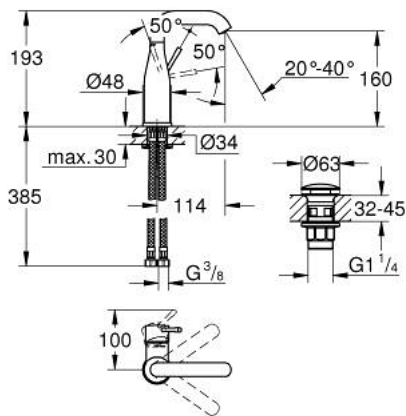

23 798 001 ESSENCE BASIN MIXER 1/2"
M-SIZE

PRODUCT DESCRIPTION

- Tyc: Chrome
- single hole installation
- metal lever
- GROHE SilkMove 28 mm ceramic cartridge
- with temperature limiter
- GROHE LongLife finish
- GROHE EcoJoy - Less water, perfect flow
- maximum flow rate (at 3 bar): 5.7 l/min
- GROHE AquaGuide adjustable mousseur
- GROHE FastFixation Plus installation system
- swivel spout with mousseur and stop limiter
- smooth body
- waste set with push-open plug
- flexible connection hoses
- min. recommended pressure 1.0 bar

23 798 001 ESSENCE BASIN MIXER 1/2"
M-SIZE

SPARE PARTS

- 1: Lever (Spare part-nr. 46919000)
 - 2: Cartridge (Spare part-nr. 46580000)
 - 3: screw ring (Spare part-nr. 48591000)
 - 4: Tubular spout (Spare part-nr. 13373000)
 - 4.1: Mousseur (Spare part-nr. 48270000)
 - 4.2: Sealing washer (Spare part-nr. 0128500M)
 - 4.3: Safety ring (Spare part-nr. 4826600M)
 - 5: Escutcheon (Spare part-nr. 48603000)
 - 6: Shank mounting kit (Spare part-nr. 46645000)
 - 7: Connection hose (Spare part-nr. 46255000)
 - 8: Waste set with push-open plug (Spare part-nr. 65807000)
 - 9: Mounting wrench (Spare part-nr. 19017000)*
- * Optional accessories