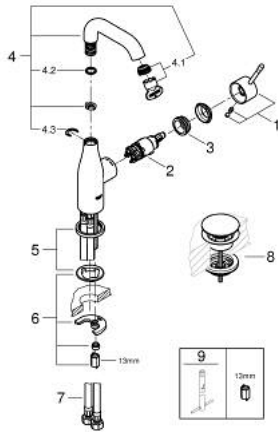

23 798 001 **ESSENCE BASIN MIXER 1/2"**  
**M-SIZE**

**PRODUCT DESCRIPTION**

- Tyc: Chrome
- single hole installation
- metal lever
- GROHE SilkMove 28 mm ceramic cartridge
- with temperature limiter
- GROHE LongLife finish
- GROHE EcoJoy mousseur 5.7 l/min
- GROHE AquaGuide adjustable mousseur
- GROHE FastFixation Plus installation system
- swivel spout with mousseur and stop limiter
- smooth body
- waste set with push-open plug
- flexible connection hoses
- min. recommended pressure 1.0 bar

23 798 001 **ESSENCE BASIN MIXER 1/2"**  
**M-SIZE**

**SPARE PARTS**

- 1: Lever (Spare part-nr. 46919000)
  - 2: Cartridge (Spare part-nr. 46580000)
  - 3: screw ring (Spare part-nr. 48591000)
  - 4: Tubular spout (Spare part-nr. 13373000)
  - 4.1: Mousseur (Spare part-nr. 48270000)
  - 4.2: Sealing washer (Spare part-nr. 0128500M)
  - 4.3: Safety ring (Spare part-nr. 4826600M)
  - 5: Escutcheon (Spare part-nr. 48603000)
  - 6: Shank mounting kit (Spare part-nr. 46645000)
  - 7: Connection hose (Spare part-nr. 46255000)
  - 8: Waste set with push-open plug (Spare part-nr. 65807000)
  - 9: Mounting wrench (Spare part-nr. 19017000)\*
- \* Optional accessories