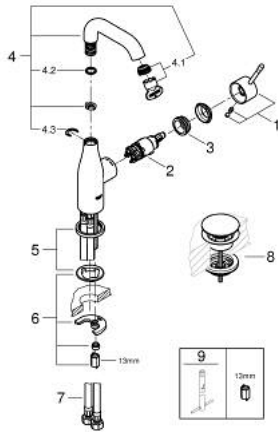

23 798 001 ESSENCE BASIN MIXER 1/2"
M-SIZE

PRODUCT DESCRIPTION

- Tyc: Chrome
- single hole installation
- metal lever
- GROHE SilkMove 28 mm ceramic cartridge
- with temperature limiter
- GROHE LongLife finish
- GROHE EcoJoy - Less water, perfect flow
- maximum flow rate (at 3 bar): 5.7 l/min
- GROHE AquaGuide adjustable mousseur
- GROHE FastFixation Plus installation system
- swivel spout with mousseur and stop limiter
- smooth body
- waste set with push-open plug
- flexible connection hoses
- min. recommended pressure 1.0 bar

23 798 001 ESSENCE BASIN MIXER 1/2"
M-SIZE

SPARE PARTS

- 1: Lever (Spare part-nr. 46919000)
 - 2: Cartridge (Spare part-nr. 46580000)
 - 3: screw ring (Spare part-nr. 48591000)
 - 4: Tubular spout (Spare part-nr. 13373000)
 - 4.1: Mousseur (Spare part-nr. 48270000)
 - 4.2: Sealing washer (Spare part-nr. 0128500M)
 - 4.3: Safety ring (Spare part-nr. 4826600M)
 - 5: Escutcheon (Spare part-nr. 48603000)
 - 6: Shank mounting kit (Spare part-nr. 46645000)
 - 7: Connection hose (Spare part-nr. 46255000)
 - 8: Waste set with push-open plug (Spare part-nr. 65807000)
 - 9: Mounting wrench (Spare part-nr. 19017000)*
- * Optional accessories