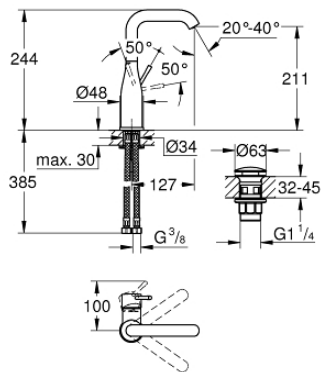

23 799 001 **ESSENCE SINGLE-LEVER BASIN MIXER 1/2" L-SIZE**

**PRODUCT DESCRIPTION**

- Colour: chrome
- single hole installation
- metal lever
- GROHE SilkMove 28 mm ceramic cartridge
- with temperature limiter
- GROHE LongLife finish
- GROHE EcoJoy - less water, perfect flow
- maximum flow rate (at 3 bar): 5.7 l/min
- GROHE AquaGuide adjustable mousseur
- GROHE FastFixation Plus installation system
- swivel spout with mousseur and stop limiter
- smooth body
- waste set with push-open plug
- flexible connection hoses
- min. recommended pressure 1.0 bar

## 23 799 001 ESSENCE SINGLE-LEVER BASIN MIXER 1/2" L-SIZE

### SPARE PARTS

- 1: Lever (Spare part-nr. 46919000)
  - 2: Cartridge (Spare part-nr. 46580000)
  - 3: screw ring (Spare part-nr. 48591000)
  - 4: Tubular spout (Spare part-nr. 13374000)
  - 4.1: Mousseur (Spare part-nr. 48270000)
  - 4.2: Sealing washer (Spare part-nr. 0128500M)
  - 4.3: Safety ring (Spare part-nr. 4826600M)
  - 5: Escutcheon (Spare part-nr. 48603000)
  - 6: Shank mounting kit (Spare part-nr. 46645000)
  - 7: Connection hose (Spare part-nr. 46255000)
  - 8: Waste set with push-open plug (Spare part-nr. 65807000)
  - 9: Mounting wrench (Spare part-nr. 19017000)\*
- \* Optional accessories