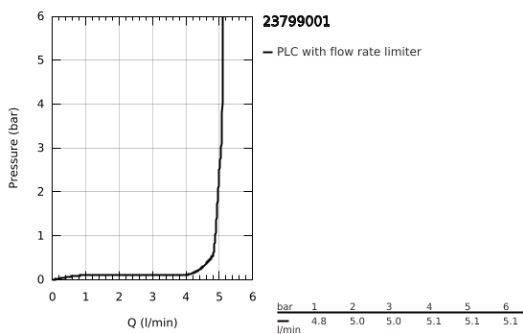

23 799 001 **ESSENCE SINGLE-LEVER BASIN MIXER 1/2" L-SIZE**

**PRODUCT DESCRIPTION**

- Colour: chrome
- single hole installation
- metal lever
- GROHE SilkMove 28 mm ceramic cartridge
- with temperature limiter
- GROHE LongLife finish
- GROHE EcoJoy - less water, perfect flow
- maximum flow rate (at 3 bar): 5.7 l/min
- GROHE AquaGuide adjustable mousseur
- GROHE FastFixation Plus installation system
- swivel spout with mousseur and stop limiter
- smooth body
- waste set with push-open plug
- flexible connection hoses
- min. recommended pressure 1.0 bar

## 23 799 001 ESSENCE SINGLE-LEVER BASIN MIXER 1/2" L-SIZE