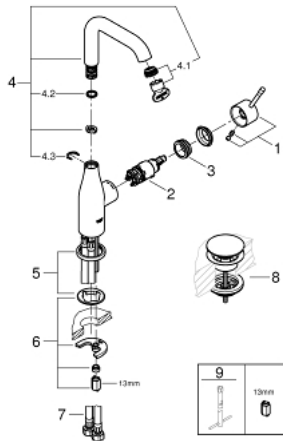

23 799 001 **ESSENCE SINGLE-LEVER BASIN MIXER 1/2" L-SIZE**

**PRODUCT DESCRIPTION**

- Colour: chrome
- single hole installation
- metal lever
- GROHE SilkMove 28 mm ceramic cartridge
- with temperature limiter
- GROHE LongLife finish
- GROHE EcoJoy - less water, perfect flow
- maximum flow rate (at 3 bar): 5.7 l/min
- GROHE AquaGuide adjustable mousseur
- GROHE FastFixation Plus installation system
- swivel spout with mousseur and stop limiter
- smooth body
- waste set with push-open plug
- flexible connection hoses
- min. recommended pressure 1.0 bar

## 23 799 001 ESSENCE SINGLE-LEVER BASIN MIXER 1/2" L-SIZE

### SPARE PARTS

- 1: Lever (Spare part-nr. 46919000)
  - 2: Cartridge (Spare part-nr. 46580000)
  - 3: screw ring (Spare part-nr. 48591000)
  - 4: Tubular spout (Spare part-nr. 13374000)
  - 4.1: Mousseur (Spare part-nr. 48270000)
  - 4.2: Sealing washer (Spare part-nr. 0128500M)
  - 4.3: Safety ring (Spare part-nr. 4826600M)
  - 5: Escutcheon (Spare part-nr. 48603000)
  - 6: Shank mounting kit (Spare part-nr. 46645000)
  - 7: Connection hose (Spare part-nr. 46255000)
  - 8: Waste set with push-open plug (Spare part-nr. 65807000)
  - 9: Mounting wrench (Spare part-nr. 19017000)\*
- \* Optional accessories