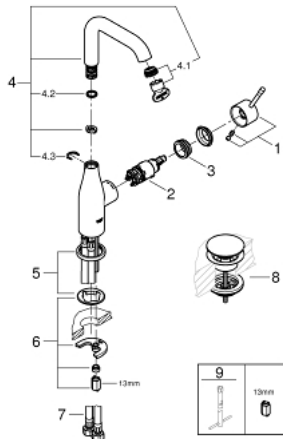

23 799 001 **ESSENCE SINGLE-LEVER BASIN MIXER 1/2"**  
**L-SIZE**

**PRODUCT DESCRIPTION**

- Tyc: Chrome
- single hole installation
- metal lever
- GROHE SilkMove 28 mm ceramic cartridge
- with temperature limiter
- GROHE LongLife finish
- GROHE EcoJoy mousseur 5.7 l/min
- GROHE AquaGuide adjustable mousseur
- GROHE FastFixation Plus installation system
- swivel spout with mousseur and stop limiter
- smooth body
- waste set with push-open plug
- flexible connection hoses
- min. recommended pressure 1.0 bar

23 799 001 **ESSENCE SINGLE-LEVER BASIN MIXER 1/2"**  
**L-SIZE**

**SPARE PARTS**

- 1: Lever (Spare part-nr. 46919000)
  - 2: Cartridge (Spare part-nr. 46580000)
  - 3: screw ring (Spare part-nr. 48591000)
  - 4: Tubular spout (Spare part-nr. 13374000)
  - 4.1: Mousseur (Spare part-nr. 48270000)
  - 4.2: Sealing washer (Spare part-nr. 0128500M)
  - 4.3: Safety ring (Spare part-nr. 4826600M)
  - 5: Escutcheon (Spare part-nr. 48603000)
  - 6: Shank mounting kit (Spare part-nr. 46645000)
  - 7: Connection hose (Spare part-nr. 46255000)
  - 8: Waste set with push-open plug (Spare part-nr. 65807000)
  - 9: Mounting wrench (Spare part-nr. 19017000)\*
- \* Optional accessories