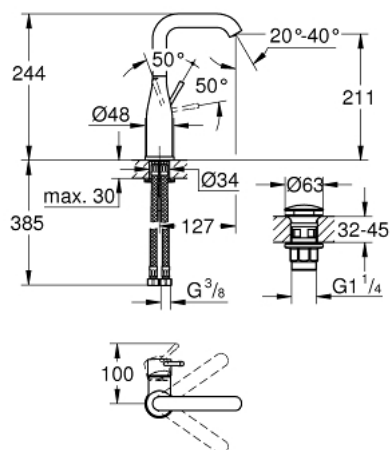

23 799 001 **ESSENCE SINGLE-LEVER BASIN MIXER 1/2"**
L-SIZE

PRODUCT DESCRIPTION

- Tyc: Chrome
- single hole installation
- metal lever
- GROHE SilkMove 28 mm ceramic cartridge
- with temperature limiter
- GROHE LongLife finish
- GROHE EcoJoy - Less water, perfect flow
- maximum flow rate (at 3 bar): 5.7 l/min
- GROHE AquaGuide adjustable mousseur
- GROHE FastFixation Plus installation system
- swivel spout with mousseur and stop limiter
- smooth body
- waste set with push-open plug
- flexible connection hoses
- min. recommended pressure 1.0 bar

23 799 001 **ESSENCE SINGLE-LEVER BASIN MIXER 1/2"**
L-SIZE

SPARE PARTS

- 1: Lever (Spare part-nr. 46919000)
 - 2: Cartridge (Spare part-nr. 46580000)
 - 3: screw ring (Spare part-nr. 48591000)
 - 4: Tubular spout (Spare part-nr. 13374000)
 - 4.1: Mousseur (Spare part-nr. 48270000)
 - 4.2: Sealing washer (Spare part-nr. 0128500M)
 - 4.3: Safety ring (Spare part-nr. 4826600M)
 - 5: Escutcheon (Spare part-nr. 48603000)
 - 6: Shank mounting kit (Spare part-nr. 46645000)
 - 7: Connection hose (Spare part-nr. 46255000)
 - 8: Waste set with push-open plug (Spare part-nr. 65807000)
 - 9: Mounting wrench (Spare part-nr. 19017000)*
- * Optional accessories