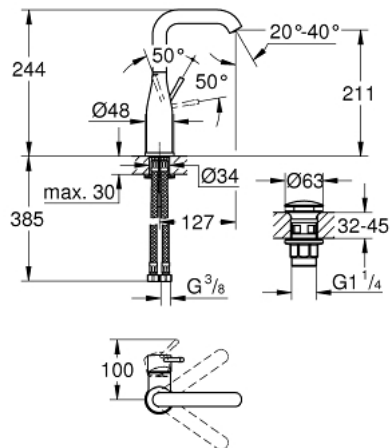

23 799 001 **ESSENCE SINGLE-LEVER BASIN MIXER 1/2"**  
**L-SIZE**

**PRODUCT DESCRIPTION**

- Tyc: Chrome
- single hole installation
- metal lever
- GROHE SilkMove 28 mm ceramic cartridge
- with temperature limiter
- GROHE LongLife finish
- GROHE EcoJoy mousseur 5.7 l/min
- GROHE AquaGuide adjustable mousseur
- GROHE FastFixation Plus installation system
- swivel spout with mousseur and stop limiter
- smooth body
- waste set with push-open plug
- flexible connection hoses
- min. recommended pressure 1.0 bar

23 799 001 **ESSENCE SINGLE-LEVER BASIN MIXER 1/2"**  
**L-SIZE**

**SPARE PARTS**

- 1: Lever (Spare part-nr. 46919000)
  - 2: Cartridge (Spare part-nr. 46580000)
  - 3: screw ring (Spare part-nr. 48591000)
  - 4: Tubular spout (Spare part-nr. 13374000)
  - 4.1: Mousseur (Spare part-nr. 48270000)
  - 4.2: Sealing washer (Spare part-nr. 0128500M)
  - 4.3: Safety ring (Spare part-nr. 4826600M)
  - 5: Escutcheon (Spare part-nr. 48603000)
  - 6: Shank mounting kit (Spare part-nr. 46645000)
  - 7: Connection hose (Spare part-nr. 46255000)
  - 8: Waste set with push-open plug (Spare part-nr. 65807000)
  - 9: Mounting wrench (Spare part-nr. 19017000)\*
- \* Optional accessories