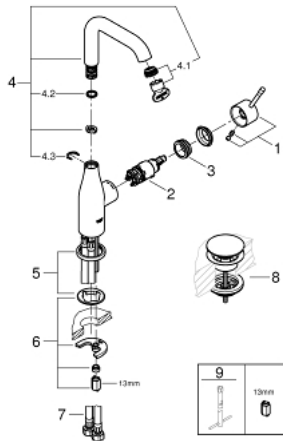

23 799 001 **ESSENCE SINGLE-LEVER BASIN MIXER 1/2"**
L-SIZE

PRODUCT DESCRIPTION

- Tyc: Chrome
- single hole installation
- metal lever
- GROHE SilkMove 28 mm ceramic cartridge
- with temperature limiter
- GROHE LongLife finish
- GROHE EcoJoy - Less water, perfect flow
- maximum flow rate (at 3 bar): 5.7 l/min
- GROHE AquaGuide adjustable mousseur
- GROHE FastFixation Plus installation system
- swivel spout with mousseur and stop limiter
- smooth body
- waste set with push-open plug
- flexible connection hoses
- min. recommended pressure 1.0 bar

23 799 001 **ESSENCE SINGLE-LEVER BASIN MIXER 1/2"**
L-SIZE

SPARE PARTS

- 1: Lever (Spare part-nr. 46919000)
 - 2: Cartridge (Spare part-nr. 46580000)
 - 3: screw ring (Spare part-nr. 48591000)
 - 4: Tubular spout (Spare part-nr. 13374000)
 - 4.1: Mousseur (Spare part-nr. 48270000)
 - 4.2: Sealing washer (Spare part-nr. 0128500M)
 - 4.3: Safety ring (Spare part-nr. 4826600M)
 - 5: Escutcheon (Spare part-nr. 48603000)
 - 6: Shank mounting kit (Spare part-nr. 46645000)
 - 7: Connection hose (Spare part-nr. 46255000)
 - 8: Waste set with push-open plug (Spare part-nr. 65807000)
 - 9: Mounting wrench (Spare part-nr. 19017000)*
- * Optional accessories