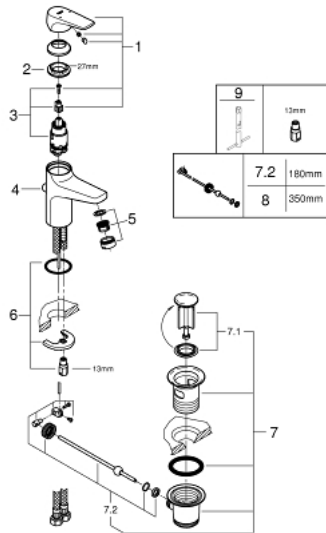

23 801 000 **BAUFLOW BASIN MIXER 1/2"**
S-SIZE

PRODUCT DESCRIPTION

- Colour: chrome
- single hole installation
- metal lever
- GROHE SilkMove 28 mm ceramic cartridge
- with temperature limiter
- GROHE LongLife finish
- GROHE EcoJoy - less water, perfect flow
- maximum flow rate (at 3 bar): 5 l/min
- rapid installation system
- plastic pop-up waste set 1 1/4"
- flexible connection hoses

23 801 000 **BAUFLOW BASIN MIXER 1/2"**
S-SIZE

SPARE PARTS

- 1: Lever (Spare part-nr. 46701000)
 - 2: retaining ring (Spare part-nr. 46715000)
 - 3: Cartridge (Spare part-nr. 46580000)
 - 4: Pop-up rod (Spare part-nr. 06329000)
 - 5: Mousseur (Spare part-nr. 48159000)
 - 6: Shank mounting kit (Spare part-nr. 46249000)
 - 7: Waste set 1 1/4" (Spare part-nr. 28910000)
 - 7.1: Plug (Spare part-nr. 07182000)
 - 7.2: Eccentric rod (Spare part-nr. 07052000)
 - 8: Eccentric rod (Spare part-nr. 07341000)*
 - 9: Mounting wrench (Spare part-nr. 19017000)*
- * Optional accessories