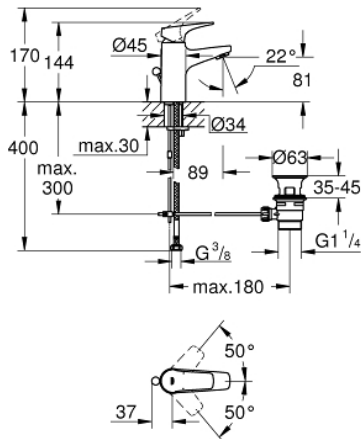

23 801 000 **BAUFLOW BASIN MIXER 1/2"**
S-SIZE

PRODUCT DESCRIPTION

- Colour: chrome
- single hole installation
- metal lever
- GROHE SilkMove 28 mm ceramic cartridge
- with temperature limiter
- GROHE LongLife finish
- GROHE EcoJoy - less water, perfect flow
- maximum flow rate (at 3 bar): 5 l/min
- rapid installation system
- plastic pop-up waste set 1 1/4"
- flexible connection hoses

23 801 000 **BAUFLOW BASIN MIXER 1/2"**
S-SIZE

SPARE PARTS

- 1: Lever (Spare part-nr. 46701000)
 - 2: retaining ring (Spare part-nr. 46715000)
 - 3: Cartridge (Spare part-nr. 46580000)
 - 4: Pop-up rod (Spare part-nr. 06329000)
 - 5: Mousseur (Spare part-nr. 48159000)
 - 6: Shank mounting kit (Spare part-nr. 46249000)
 - 7: Waste set 1 1/4" (Spare part-nr. 28910000)
 - 7.1: Plug (Spare part-nr. 07182000)
 - 7.2: Eccentric rod (Spare part-nr. 07052000)
 - 8: Eccentric rod (Spare part-nr. 07341000)*
 - 9: Mounting wrench (Spare part-nr. 19017000)*
- * Optional accessories