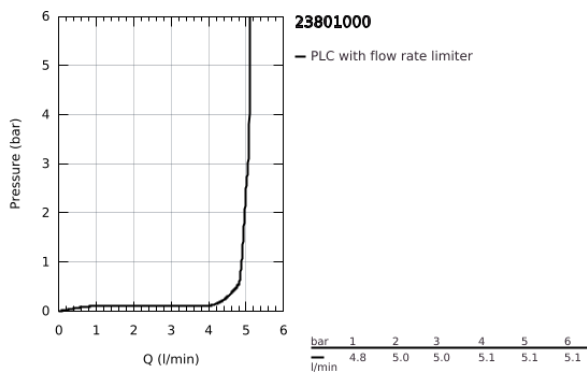

23 801 000 **BAUFLOW BASIN MIXER 1/2"**
S-SIZE

PRODUCT DESCRIPTION

- Colour: chrome
- single hole installation
- metal lever
- GROHE SilkMove 28 mm ceramic cartridge
- with temperature limiter
- GROHE LongLife finish
- GROHE EcoJoy - less water, perfect flow
- maximum flow rate (at 3 bar): 5 l/min
- rapid installation system
- plastic pop-up waste set 1 1/4"
- flexible connection hoses

23 801 000 **BAUFLOW BASIN MIXER 1/2"**
S-SIZE

SPARE PARTS

- 1: Lever (Spare part-nr. 46701000)
 - 2: retaining ring (Spare part-nr. 46715000)
 - 3: Cartridge (Spare part-nr. 46580000)
 - 4: Pop-up rod (Spare part-nr. 06329000)
 - 5: Mousseur (Spare part-nr. 48159000)
 - 6: Shank mounting kit (Spare part-nr. 46249000)
 - 7: Waste set 1 1/4" (Spare part-nr. 28910000)
 - 7.1: Plug (Spare part-nr. 07182000)
 - 7.2: Eccentric rod (Spare part-nr. 07052000)
 - 8: Eccentric rod (Spare part-nr. 07341000)*
 - 9: Mounting wrench (Spare part-nr. 19017000)*
- * Optional accessories