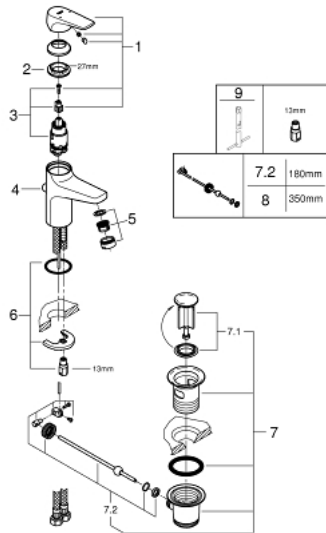

23 801 000 **BAUFLOW BASIN MIXER 1/2"**
S-SIZE

PRODUCT DESCRIPTION

- Tyc: Chrome
- single hole installation
- metal lever
- GROHE SilkMove 28 mm ceramic cartridge
- with temperature limiter
- GROHE LongLife finish
- GROHE EcoJoy - Less water, perfect flow
- maximum flow rate (at 3 bar): 5 l/min
- rapid installation system
- plastic pop-up waste set 1 1/4"
- flexible connection hoses

23 801 000 **BAUFLOW BASIN MIXER 1/2"**
S-SIZE

SPARE PARTS

- 1: Lever (Spare part-nr. 46701000)
 - 2: Fitting ring (Spare part-nr. 46715000)
 - 3: Cartridge (Spare part-nr. 46580000)
 - 4: Pop-up rod (Spare part-nr. 06329000)
 - 5: Mousseur (Spare part-nr. 48159000)
 - 6: Shank mounting kit (Spare part-nr. 46249000)
 - 7: Waste set 1 1/4" (Spare part-nr. 28910000)
 - 7.1: Plug (Spare part-nr. 07182000)
 - 7.2: Eccentric rod (Spare part-nr. 07052000)
 - 8: Eccentric rod (Spare part-nr. 07341000)*
 - 9: Mounting wrench (Spare part-nr. 19017000)*
- * Optional accessories