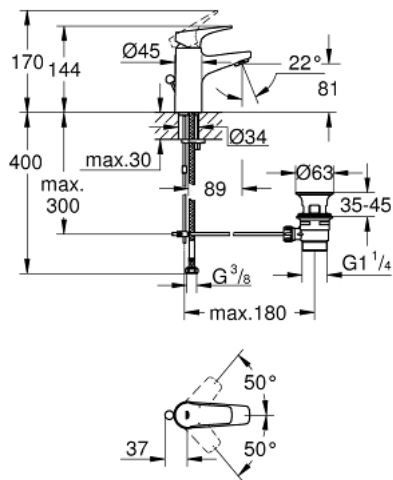

23 801 000 **BAUFLOW BASIN MIXER 1/2"**
S-SIZE

PRODUCT DESCRIPTION

- Tyc: Chrome
- single hole installation
- metal lever
- GROHE SilkMove 28 mm ceramic cartridge
- with temperature limiter
- GROHE LongLife finish
- GROHE EcoJoy - Less water, perfect flow
- maximum flow rate (at 3 bar): 5 l/min
- rapid installation system
- plastic pop-up waste set 1 1/4"
- flexible connection hoses

23 801 000 **BAUFLOW BASIN MIXER 1/2"**
S-SIZE

SPARE PARTS

- 1: Lever (Spare part-nr. 46701000)
 - 2: Fitting ring (Spare part-nr. 46715000)
 - 3: Cartridge (Spare part-nr. 46580000)
 - 4: Pop-up rod (Spare part-nr. 06329000)
 - 5: Mousseur (Spare part-nr. 48159000)
 - 6: Shank mounting kit (Spare part-nr. 46249000)
 - 7: Waste set 1 1/4" (Spare part-nr. 28910000)
 - 7.1: Plug (Spare part-nr. 07182000)
 - 7.2: Eccentric rod (Spare part-nr. 07052000)
 - 8: Eccentric rod (Spare part-nr. 07341000)*
 - 9: Mounting wrench (Spare part-nr. 19017000)*
- * Optional accessories