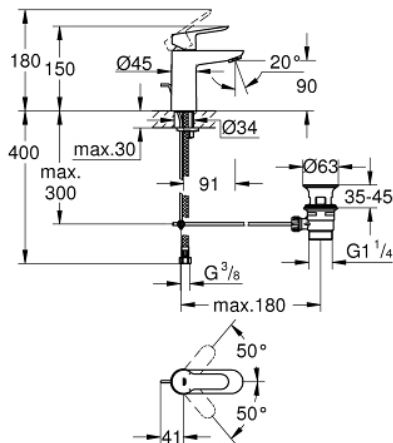

23 802 000 **BAUEDGE BASIN MIXER 1/2"**
S-SIZE

PRODUCT DESCRIPTION

- Colour: chrome
- single hole installation
- metal lever
- GROHE SilkMove 28 mm ceramic cartridge
- with temperature limiter
- GROHE LongLife finish
- GROHE EcoJoy - less water, perfect flow
- maximum flow rate (at 3 bar): 5 l/min
- rapid installation system
- plastic pop-up waste set 1 1/4"
- flexible connection hoses

23 802 000 **BAUEDGE BASIN MIXER 1/2"**
S-SIZE

SPARE PARTS

- 1: Lever (Spare part-nr. 46697000)
 - 2: retaining ring (Spare part-nr. 46715000)
 - 3: Cartridge (Spare part-nr. 46580000)
 - 4: Pop-up rod (Spare part-nr. 46739000)
 - 5: Mousseur (Spare part-nr. 48159000)
 - 6: Shank mounting kit (Spare part-nr. 46249000)
 - 7: Waste set 1 1/4" (Spare part-nr. 28910000)
 - 7.1: Plug (Spare part-nr. 07182000)
 - 7.2: Eccentric rod (Spare part-nr. 07052000)
 - 8: Eccentric rod (Spare part-nr. 07341000)*
 - 9: Mounting wrench (Spare part-nr. 19017000)*
- * Optional accessories