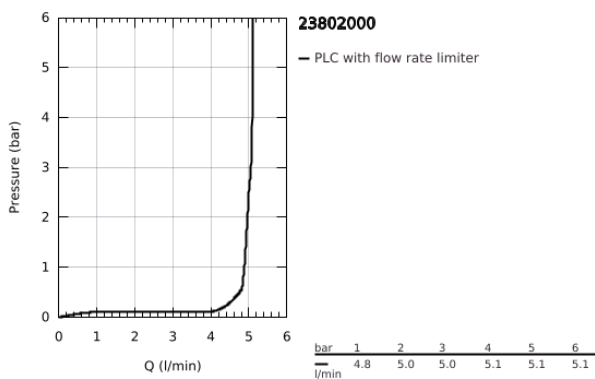

23 802 000 **BAUEDGE BASIN MIXER 1/2"**
S-SIZE

PRODUCT DESCRIPTION

- Colour: chrome
- single hole installation
- metal lever
- GROHE SilkMove 28 mm ceramic cartridge
- with temperature limiter
- GROHE LongLife finish
- GROHE EcoJoy - less water, perfect flow
- maximum flow rate (at 3 bar): 5 l/min
- rapid installation system
- plastic pop-up waste set 1 1/4"
- flexible connection hoses

23 802 000 **BAUEDGE BASIN MIXER 1/2"**
S-SIZE

SPARE PARTS

- 1: Lever (Spare part-nr. 46697000)
 - 2: retaining ring (Spare part-nr. 46715000)
 - 3: Cartridge (Spare part-nr. 46580000)
 - 4: Pop-up rod (Spare part-nr. 46739000)
 - 5: Mousseur (Spare part-nr. 48159000)
 - 6: Shank mounting kit (Spare part-nr. 46249000)
 - 7: Waste set 1 1/4" (Spare part-nr. 28910000)
 - 7.1: Plug (Spare part-nr. 07182000)
 - 7.2: Eccentric rod (Spare part-nr. 07052000)
 - 8: Eccentric rod (Spare part-nr. 07341000)*
 - 9: Mounting wrench (Spare part-nr. 19017000)*
- * Optional accessories