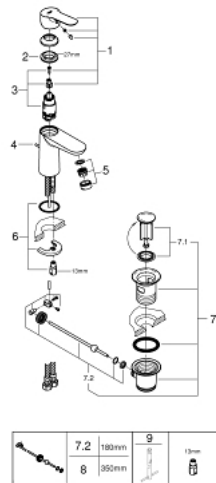

23 802 000 **BAUEDGE BASIN MIXER 1/2"**
S-SIZE

PRODUCT DESCRIPTION

- Colour: chrome
- single hole installation
- metal lever
- GROHE SilkMove 28 mm ceramic cartridge
- with temperature limiter
- GROHE LongLife finish
- GROHE EcoJoy - less water, perfect flow
- maximum flow rate (at 3 bar): 5 l/min
- rapid installation system
- plastic pop-up waste set 1 1/4"
- flexible connection hoses

23 802 000 **BAUEDGE BASIN MIXER 1/2"**
S-SIZE

SPARE PARTS

- 1: Lever (Spare part-nr. 46697000)
 - 2: retaining ring (Spare part-nr. 46715000)
 - 3: Cartridge (Spare part-nr. 46580000)
 - 4: Pop-up rod (Spare part-nr. 46739000)
 - 5: Mousseur (Spare part-nr. 48159000)
 - 6: Shank mounting kit (Spare part-nr. 46249000)
 - 7: Waste set 1 1/4" (Spare part-nr. 28910000)
 - 7.1: Plug (Spare part-nr. 07182000)
 - 7.2: Eccentric rod (Spare part-nr. 07052000)
 - 8: Eccentric rod (Spare part-nr. 07341000)*
 - 9: Mounting wrench (Spare part-nr. 19017000)*
- * Optional accessories