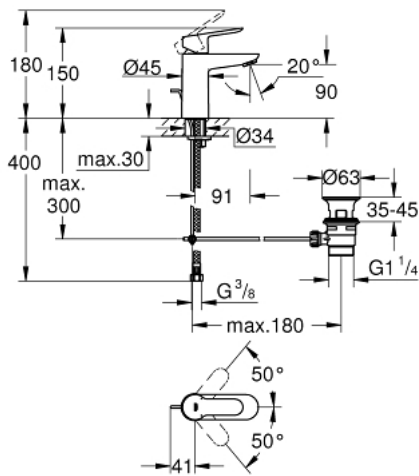

23 802 000 **BAUEDGE BASIN MIXER 1/2"**  
**S-SIZE**

**PRODUCT DESCRIPTION**

- Tyc: Chrome
- single hole installation
- metal lever
- GROHE SilkMove 28 mm ceramic cartridge
- with temperature limiter
- GROHE LongLife finish
- GROHE EcoJoy - Less water, perfect flow
- maximum flow rate (at 3 bar): 5 l/min
- rapid installation system
- plastic pop-up waste set 1 1/4"
- flexible connection hoses

23 802 000 **BAUEDGE BASIN MIXER 1/2"**  
**S-SIZE**

**SPARE PARTS**

- 1: Lever (Spare part-nr. 46697000)
  - 2: Fitting ring (Spare part-nr. 46715000)
  - 3: Cartridge (Spare part-nr. 46580000)
  - 4: Pop-up rod (Spare part-nr. 46739000)
  - 5: Mousseur (Spare part-nr. 48159000)
  - 6: Shank mounting kit (Spare part-nr. 46249000)
  - 7: Waste set 1 1/4" (Spare part-nr. 28910000)
  - 7.1: Plug (Spare part-nr. 07182000)
  - 7.2: Eccentric rod (Spare part-nr. 07052000)
  - 8: Eccentric rod (Spare part-nr. 07341000)\*
  - 9: Mounting wrench (Spare part-nr. 19017000)\*
- \* Optional accessories