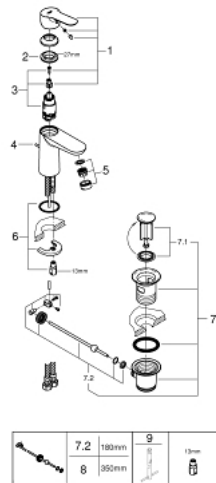

23 802 000 **BAUEDGE BASIN MIXER 1/2"**  
**S-SIZE**

**PRODUCT DESCRIPTION**

- Tyc: Chrome
- single hole installation
- metal lever
- GROHE SilkMove 28 mm ceramic cartridge
- with temperature limiter
- GROHE LongLife finish
- GROHE EcoJoy - Less water, perfect flow
- maximum flow rate (at 3 bar): 5 l/min
- rapid installation system
- plastic pop-up waste set 1 1/4"
- flexible connection hoses

23 802 000 **BAUEDGE BASIN MIXER 1/2"**  
**S-SIZE**

**SPARE PARTS**

- 1: Lever (Spare part-nr. 46697000)
  - 2: Fitting ring (Spare part-nr. 46715000)
  - 3: Cartridge (Spare part-nr. 46580000)
  - 4: Pop-up rod (Spare part-nr. 46739000)
  - 5: Mousseur (Spare part-nr. 48159000)
  - 6: Shank mounting kit (Spare part-nr. 46249000)
  - 7: Waste set 1 1/4" (Spare part-nr. 28910000)
  - 7.1: Plug (Spare part-nr. 07182000)
  - 7.2: Eccentric rod (Spare part-nr. 07052000)
  - 8: Eccentric rod (Spare part-nr. 07341000)\*
  - 9: Mounting wrench (Spare part-nr. 19017000)\*
- \* Optional accessories