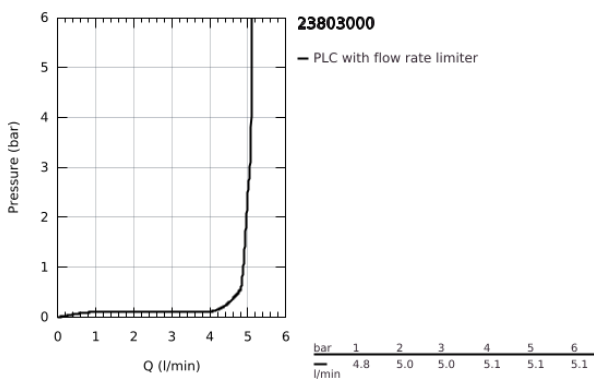

23 803 000 **BAULOO BASIN MIXER 1/2"**
S-SIZE

PRODUCT DESCRIPTION

- Colour: chrome
- single hole installation
- metal lever
- GROHE SilkMove 28 mm ceramic cartridge
- with temperature limiter
- GROHE LongLife finish
- GROHE EcoJoy - less water, perfect flow
- maximum flow rate (at 3 bar): 5 l/min
- rapid installation system
- plastic pop-up waste set 1 1/4"
- flexible connection hoses

23 803 000 **BAULOOP BASIN MIXER 1/2"**
S-SIZE

SPARE PARTS

- 1: Lever (Spare part-nr. 46695000)
 - 2: retaining ring (Spare part-nr. 46715000)
 - 3: Cartridge (Spare part-nr. 46580000)
 - 4: Pop-up rod (Spare part-nr. 46739000)
 - 5: Mousseur (Spare part-nr. 48159000)
 - 6: Shank mounting kit (Spare part-nr. 46249000)
 - 7: Waste set 1 1/4" (Spare part-nr. 28910000)
 - 7.1: Plug (Spare part-nr. 07182000)
 - 7.2: Eccentric rod (Spare part-nr. 07052000)
 - 8: Eccentric rod (Spare part-nr. 07341000)*
 - 9: Mounting wrench (Spare part-nr. 19017000)*
- * Optional accessories