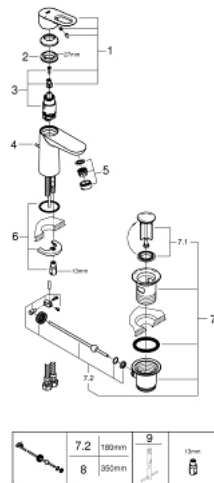

23 803 000 **BAULOO BASIN MIXER 1/2"**
S-SIZE

PRODUCT DESCRIPTION

- Colour: chrome
- single hole installation
- metal lever
- GROHE SilkMove 28 mm ceramic cartridge
- with temperature limiter
- GROHE LongLife finish
- GROHE EcoJoy - less water, perfect flow
- maximum flow rate (at 3 bar): 5 l/min
- rapid installation system
- plastic pop-up waste set 1 1/4"
- flexible connection hoses

23 803 000 **BAULOOP BASIN MIXER 1/2"**
S-SIZE

SPARE PARTS

- 1: Lever (Spare part-nr. 46695000)
 - 2: retaining ring (Spare part-nr. 46715000)
 - 3: Cartridge (Spare part-nr. 46580000)
 - 4: Pop-up rod (Spare part-nr. 46739000)
 - 5: Mousseur (Spare part-nr. 48159000)
 - 6: Shank mounting kit (Spare part-nr. 46249000)
 - 7: Waste set 1 1/4" (Spare part-nr. 28910000)
 - 7.1: Plug (Spare part-nr. 07182000)
 - 7.2: Eccentric rod (Spare part-nr. 07052000)
 - 8: Eccentric rod (Spare part-nr. 07341000)*
 - 9: Mounting wrench (Spare part-nr. 19017000)*
- * Optional accessories