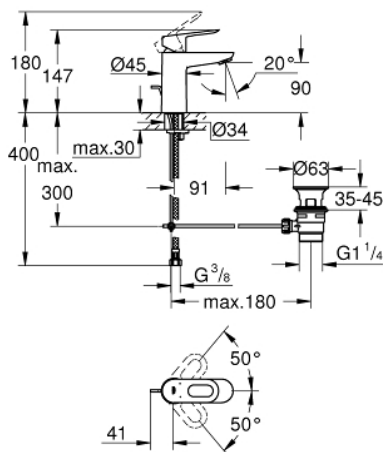

23 803 000 **BAULOO BASIN MIXER 1/2"**
S-SIZE

PRODUCT DESCRIPTION

- Colour: chrome
- single hole installation
- metal lever
- GROHE SilkMove 28 mm ceramic cartridge
- with temperature limiter
- GROHE LongLife finish
- GROHE EcoJoy - less water, perfect flow
- maximum flow rate (at 3 bar): 5 l/min
- rapid installation system
- plastic pop-up waste set 1 1/4"
- flexible connection hoses

23 803 000 **BAULOOP BASIN MIXER 1/2"**
S-SIZE

SPARE PARTS

- 1: Lever (Spare part-nr. 46695000)
 - 2: retaining ring (Spare part-nr. 46715000)
 - 3: Cartridge (Spare part-nr. 46580000)
 - 4: Pop-up rod (Spare part-nr. 46739000)
 - 5: Mousseur (Spare part-nr. 48159000)
 - 6: Shank mounting kit (Spare part-nr. 46249000)
 - 7: Waste set 1 1/4" (Spare part-nr. 28910000)
 - 7.1: Plug (Spare part-nr. 07182000)
 - 7.2: Eccentric rod (Spare part-nr. 07052000)
 - 8: Eccentric rod (Spare part-nr. 07341000)*
 - 9: Mounting wrench (Spare part-nr. 19017000)*
- * Optional accessories