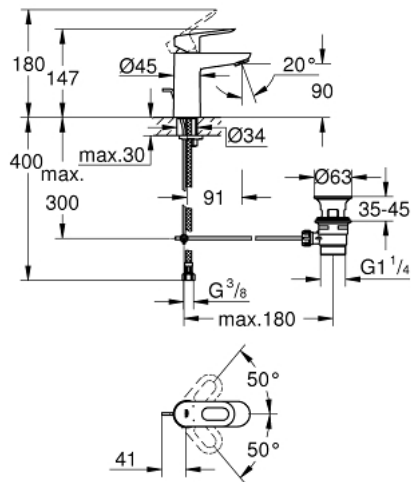

23 803 000 **BAULoop BASIN MIXER 1/2"**  
**S-SIZE**

**PRODUCT DESCRIPTION**

- Tyc: Chrome
- single hole installation
- metal lever
- GROHE SilkMove 28 mm ceramic cartridge
- with temperature limiter
- GROHE LongLife finish
- GROHE EcoJoy - Less water, perfect flow
- maximum flow rate (at 3 bar): 5 l/min
- rapid installation system
- plastic pop-up waste set 1 1/4"
- flexible connection hoses

23 803 000 **BAULOOP BASIN MIXER 1/2"**  
**S-SIZE**

**SPARE PARTS**

- 1: Lever (Spare part-nr. 46695000)
- 2: Fitting ring (Spare part-nr. 46715000)
- 3: Cartridge (Spare part-nr. 46580000)
- 4: Pop-up rod (Spare part-nr. 46739000)
- 5: Mousseur (Spare part-nr. 48159000)
- 6: Shank mounting kit (Spare part-nr. 46249000)
- 7: Waste set 1 1/4" (Spare part-nr. 28910000)
- 7.1: Plug (Spare part-nr. 07182000)
- 7.2: Eccentric rod (Spare part-nr. 07052000)
- 8: Eccentric rod (Spare part-nr. 07341000)\*
- 9: Mounting wrench (Spare part-nr. 19017000)\*