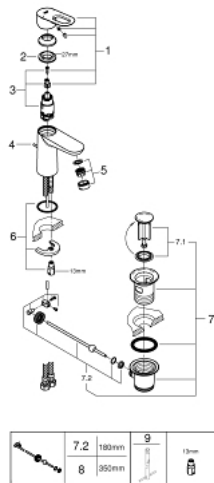

23 803 000 **BAULoop BASIN MIXER 1/2"**  
**S-SIZE**

**PRODUCT DESCRIPTION**

- Tyc: Chrome
- single hole installation
- metal lever
- GROHE SilkMove 28 mm ceramic cartridge
- with temperature limiter
- GROHE LongLife finish
- GROHE EcoJoy - Less water, perfect flow
- maximum flow rate (at 3 bar): 5 l/min
- rapid installation system
- plastic pop-up waste set 1 1/4"
- flexible connection hoses

23 803 000 **BAULOOP BASIN MIXER 1/2"**  
**S-SIZE**

**SPARE PARTS**

- 1: Lever (Spare part-nr. 46695000)
- 2: Fitting ring (Spare part-nr. 46715000)
- 3: Cartridge (Spare part-nr. 46580000)
- 4: Pop-up rod (Spare part-nr. 46739000)
- 5: Mousseur (Spare part-nr. 48159000)
- 6: Shank mounting kit (Spare part-nr. 46249000)
- 7: Waste set 1 1/4" (Spare part-nr. 28910000)
- 7.1: Plug (Spare part-nr. 07182000)
- 7.2: Eccentric rod (Spare part-nr. 07052000)
- 8: Eccentric rod (Spare part-nr. 07341000)\*
- 9: Mounting wrench (Spare part-nr. 19017000)\*