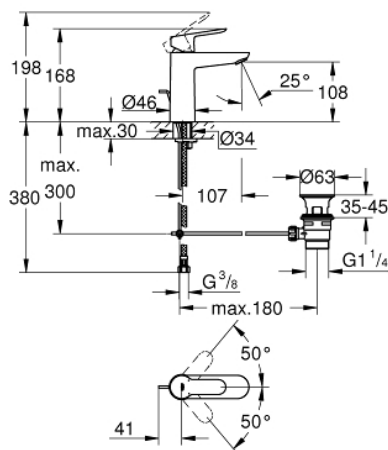

23 822 000 **BAUEDGE BASIN MIXER 1/2"**
M-SIZE

PRODUCT DESCRIPTION

- Colour: chrome
- single hole installation
- metal lever
- GROHE SilkMove 28 mm ceramic cartridge
- with temperature limiter
- GROHE LongLife finish
- GROHE EcoJoy - less water, perfect flow
- maximum flow rate (at 3 bar): 5 l/min
- rapid installation system
- pop-up waste set 1 1/4"
- flexible connection hoses

23 822 000 **BAUEDGE BASIN MIXER 1/2"**
M-SIZE

SPARE PARTS

- 1: Lever (Spare part-nr. 46697000)
- 2: retaining ring (Spare part-nr. 46715000)
- 3: Cartridge (Spare part-nr. 46580000)
- 4: Pop-up rod (Spare part-nr. 46739000)
- 5: Mousseur (Spare part-nr. 48159000)
- 6: Shank mounting kit (Spare part-nr. 46249000)
- 7: Waste set 1 1/4" (Spare part-nr. 28910000)
- 7.1: Plug (Spare part-nr. 07182000)
- 7.2: Eccentric rod (Spare part-nr. 07052000)
- 8: Eccentric rod (Spare part-nr. 07341000)*
- 9: Mounting wrench (Spare part-nr. 19017000)*