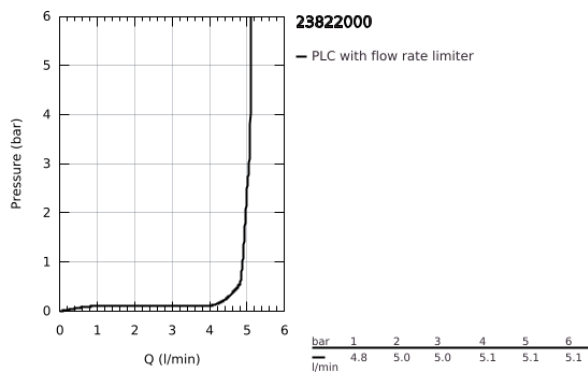

23 822 000 **BAUEDGE BASIN MIXER 1/2"**
M-SIZE

PRODUCT DESCRIPTION

- Colour: chrome
- single hole installation
- metal lever
- GROHE SilkMove 28 mm ceramic cartridge
- with temperature limiter
- GROHE LongLife finish
- GROHE EcoJoy - less water, perfect flow
- maximum flow rate (at 3 bar): 5 l/min
- rapid installation system
- pop-up waste set 1 1/4"
- flexible connection hoses

23 822 000 **BAUEDGE BASIN MIXER 1/2"**
M-SIZE

SPARE PARTS

- 1: Lever (Spare part-nr. 46697000)
- 2: retaining ring (Spare part-nr. 46715000)
- 3: Cartridge (Spare part-nr. 46580000)
- 4: Pop-up rod (Spare part-nr. 46739000)
- 5: Mousseur (Spare part-nr. 48159000)
- 6: Shank mounting kit (Spare part-nr. 46249000)
- 7: Waste set 1 1/4" (Spare part-nr. 28910000)
- 7.1: Plug (Spare part-nr. 07182000)
- 7.2: Eccentric rod (Spare part-nr. 07052000)
- 8: Eccentric rod (Spare part-nr. 07341000)*
- 9: Mounting wrench (Spare part-nr. 19017000)*