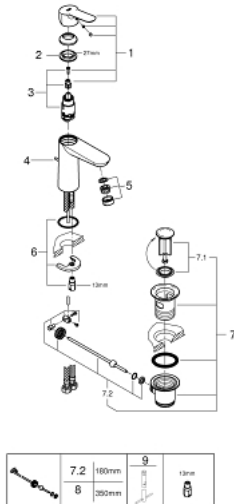

23 822 000 **BAUEDGE BASIN MIXER 1/2"**
M-SIZE

PRODUCT DESCRIPTION

- Colour: chrome
- single hole installation
- metal lever
- GROHE SilkMove 28 mm ceramic cartridge
- with temperature limiter
- GROHE LongLife finish
- GROHE EcoJoy - less water, perfect flow
- maximum flow rate (at 3 bar): 5 l/min
- rapid installation system
- pop-up waste set 1 1/4"
- flexible connection hoses

23 822 000 **BAUEDGE BASIN MIXER 1/2"**
M-SIZE

SPARE PARTS

- 1: Lever (Spare part-nr. 46697000)
- 2: retaining ring (Spare part-nr. 46715000)
- 3: Cartridge (Spare part-nr. 46580000)
- 4: Pop-up rod (Spare part-nr. 46739000)
- 5: Mousseur (Spare part-nr. 48159000)
- 6: Shank mounting kit (Spare part-nr. 46249000)
- 7: Waste set 1 1/4" (Spare part-nr. 28910000)
- 7.1: Plug (Spare part-nr. 07182000)
- 7.2: Eccentric rod (Spare part-nr. 07052000)
- 8: Eccentric rod (Spare part-nr. 07341000)*
- 9: Mounting wrench (Spare part-nr. 19017000)*