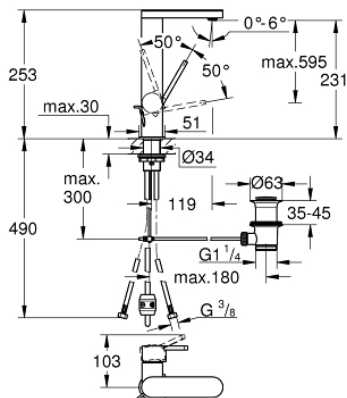

## 23 843 003 GROHE PLUS SINGLE-LEVER BASIN MIXER 1/2" L-SIZE

### PRODUCT DESCRIPTION

- Colour: chrome
- single hole installation
- metal lever
- GROHE SilkMove 28 mm ceramic cartridge
- with temperature limiter
- GROHE LongLife finish
- GROHE EcoJoy - less water, perfect flow
- maximum flow rate (at 3 bar): 5 l/min
- SpeedClean mousseur
- GROHE AquaGuide adjustable mousseur
- rapid installation system
- pull out spout
- Easy Docking Function guarantees easy retraction and smooth docking back to the starting position
- pop-up waste set 1 1/4"
- flexible connection hoses

### SPARE PARTS

- 1: Cartridge (Spare part-nr. 46963000)
  - 2: Pull out shower (Spare part-nr. 48454000)
  - 2.1: flow control (Spare part-nr. 1137059990)
  - 3: Pop-up rod (Spare part-nr. 46739000)
  - 4: Shank fastening assembly (Spare part-nr. 48384000)
  - 5: Waste set 1 1/4" (Spare part-nr. 28910000)
  - 5.1: Plug (Spare part-nr. 07182000)
  - 5.2: Eccentric rod (Spare part-nr. 07052000)
  - 6: Hose for sink mixer with pull-out dual spray or mousseur (Spare part-nr. 48293000)
  - 7: Eccentric rod (Spare part-nr. 07341000)\*
- \* Optional accessories