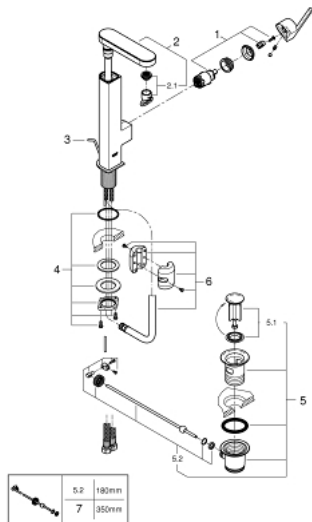

## 23 843 003 GROHE PLUS SINGLE-LEVER BASIN MIXER 1/2" L-SIZE

### PRODUCT DESCRIPTION

- Colour: chrome
- single hole installation
- metal lever
- GROHE SilkMove 28 mm ceramic cartridge
- with temperature limiter
- GROHE LongLife finish
- GROHE EcoJoy - less water, perfect flow
- maximum flow rate (at 3 bar): 5 l/min
- SpeedClean mousseur
- GROHE AquaGuide adjustable mousseur
- rapid installation system
- pull out spout
- Easy Docking Function guarantees easy retraction and smooth docking back to the starting position
- pop-up waste set 1 1/4"
- flexible connection hoses

### SPARE PARTS

- 1: Cartridge (Spare part-nr. 46963000)
  - 2: Pull out shower (Spare part-nr. 48454000)
  - 2.1: flow control (Spare part-nr. 1137059990)
  - 3: Pop-up rod (Spare part-nr. 46739000)
  - 4: Shank fastening assembly (Spare part-nr. 48384000)
  - 5: Waste set 1 1/4" (Spare part-nr. 28910000)
  - 5.1: Plug (Spare part-nr. 07182000)
  - 5.2: Eccentric rod (Spare part-nr. 07052000)
  - 6: Hose for sink mixer with pull-out dual spray or mousseur (Spare part-nr. 48293000)
  - 7: Eccentric rod (Spare part-nr. 07341000)\*
- \* Optional accessories