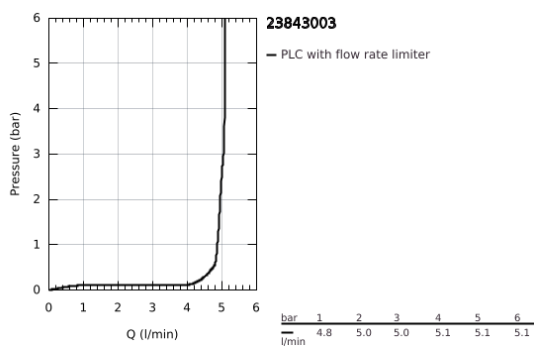

## 23 843 003 GROHE PLUS SINGLE-LEVER BASIN MIXER 1/2" L-SIZE

### PRODUCT DESCRIPTION

- Colour: chrome
- single hole installation
- metal lever
- GROHE SilkMove 28 mm ceramic cartridge
- with temperature limiter
- GROHE LongLife finish
- GROHE EcoJoy - less water, perfect flow
- maximum flow rate (at 3 bar): 5 l/min
- SpeedClean mousseur
- GROHE AquaGuide adjustable mousseur
- rapid installation system
- pull out spout
- Easy Docking Function guarantees easy retraction and smooth docking back to the starting position
- pop-up waste set 1 1/4"
- flexible connection hoses